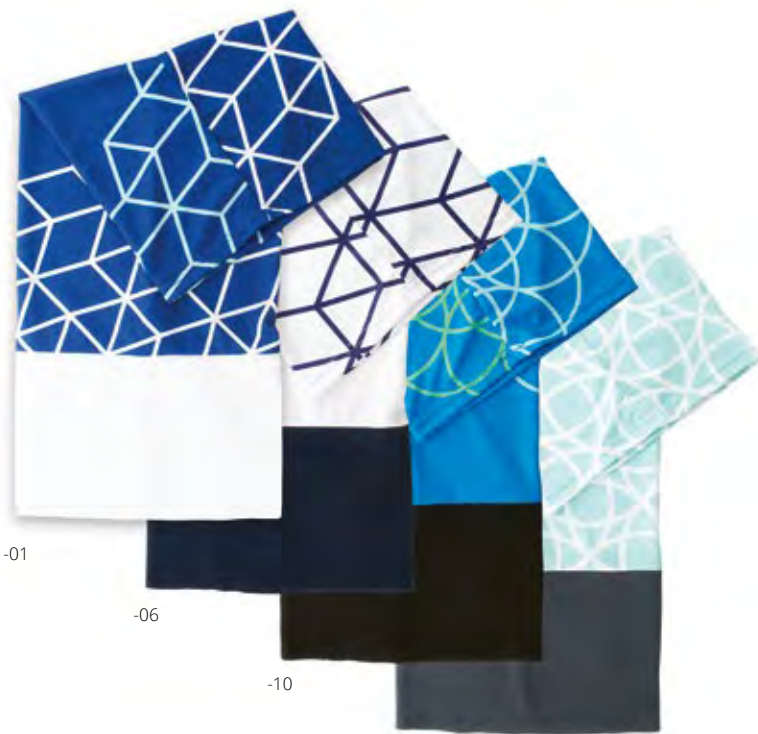

CreaScarf Winter AP716452

Custom made, multipurpose scarf in breathable and quick-drying polyester, with coloured polar fleece neck warmer. With all-over sublimation printed graphics on the polyester part. Made of 100% polyester (135 g/m²) and polar fleece (160 g/m²) fabrics. MOQ: 100 pcs.
Size: 250×620 mm **Printing:** FP-SU(FC)