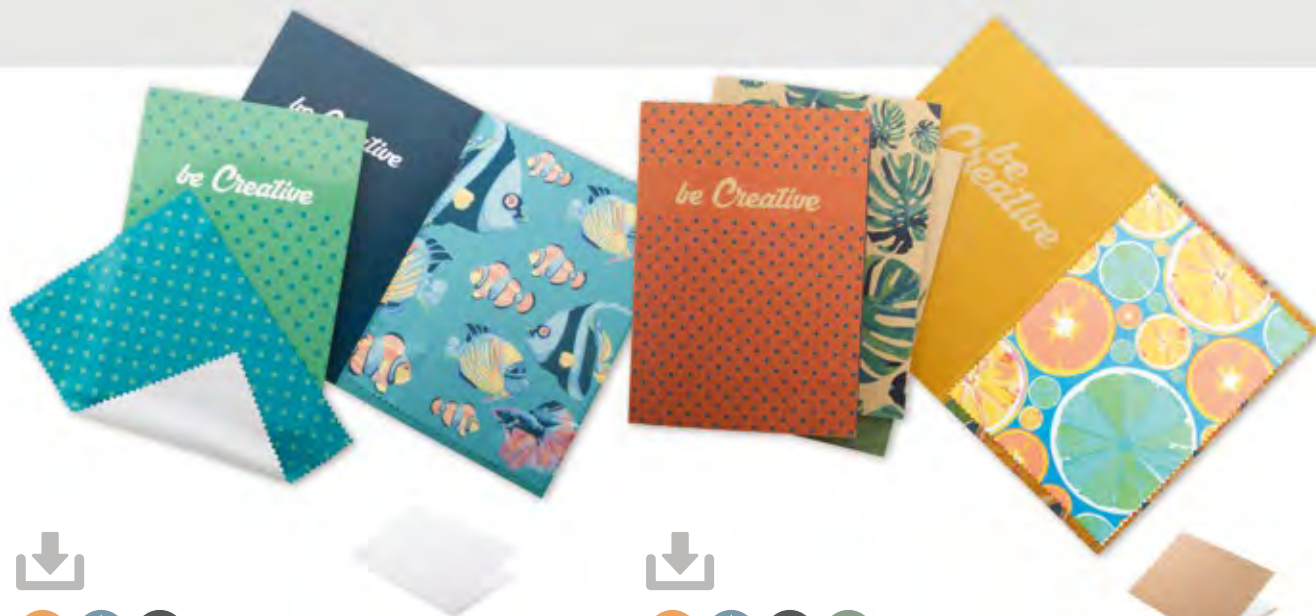

Dioptry Mail AP718197

Custom made paper postcard with custom graphic on both sides. Including a sublimation printed microfibre (180 g/m²) cleaning cloth for glasses. MOQ: 100 pcs. **Size:** 133×185 mm
Printing: FP-DG(FC), FP-SU(FC)

Dioptry Mail Eco AP718530

Custom made kraft paper postcard with custom graphic on both sides. Including a sublimation printed 100% RPET microfibre (170 g/m²) cleaning cloth for glasses. MOQ: 100 pcs. **Size:** 133×185 mm **Printing:** FP-DG(FC), FP-SU(FC)