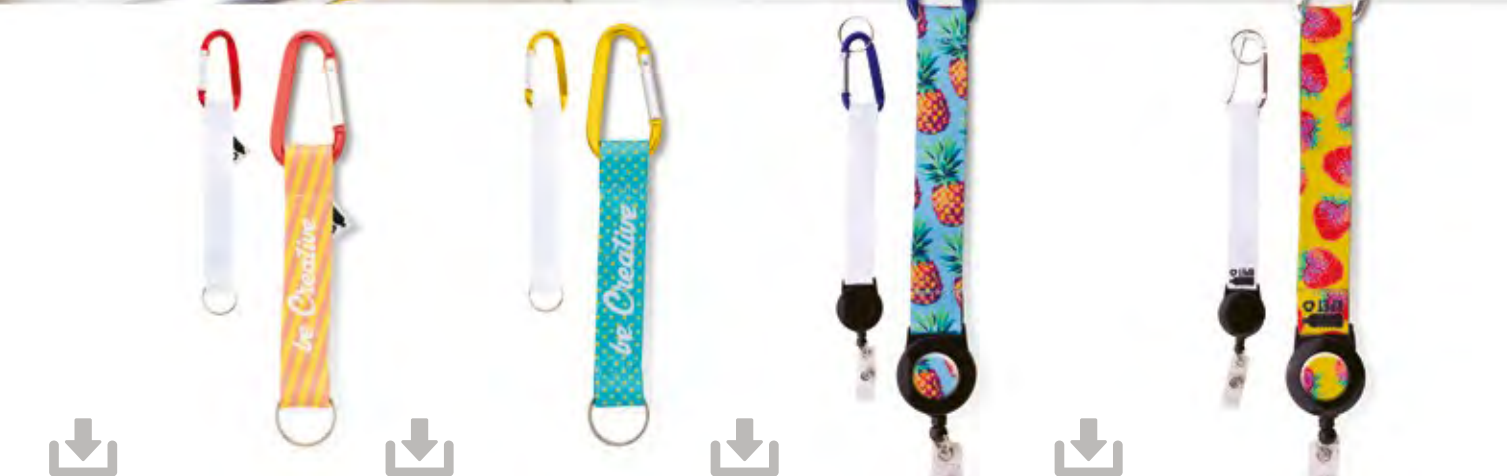

Subiner RPET AP718987

Custom made RPET polyester keyring with sublimation printed graphics on both sides. With inside RPET label, metal carabiner and ring. MOQ: 100 pcs. **Size:** 160×30 mm **Printing:** FP-SUR(FC)

Subiner AP718151

Custom made polyester keyring with sublimation printed graphics on both sides. With metal carabiner and ring. MOQ: 100 pcs. **Size:** 160×30 mm **Printing:** FP-SUR(FC)

Subiner YoYo AP716566

Custom made polyester keyring with sublimation printed graphics on both sides. With telescopic pass holder, aluminium carabiner and metal keyring. MOQ: 100 pcs. **Size:** 220×30 mm **Printing:** FP-SUR(FC), DO1(FC)

Subiner YoYo RPET AP716567

Custom made RPET polyester keyring with sublimation printed graphics on both sides. With inside RPET label, telescopic pass holder, aluminium carabiner and metal keyring. MOQ: 100 pcs. **Size:** 220×30 mm **Printing:** FP-SUR(FC), DO1(FC)