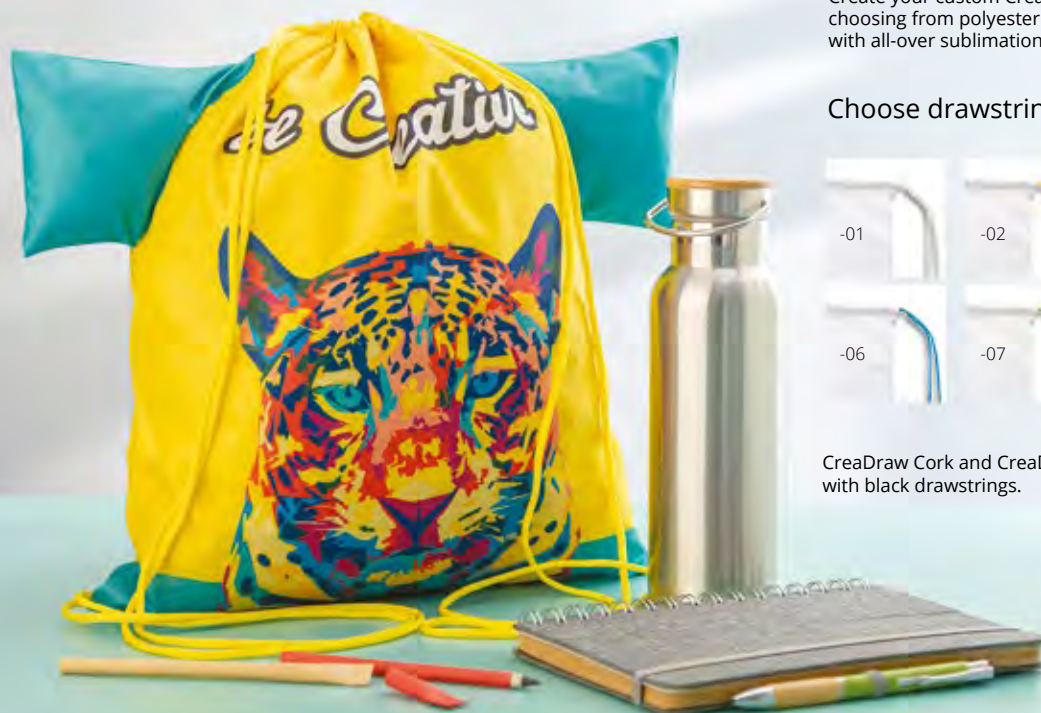

SuboShop Mesh
AP716400

SuboShop Mesh RPET
AP716401

SuboShop Fold B
AP716405-10

Create your custom CreaDraw drawstring bag by choosing from polyester and RPET polyester versions with all-over sublimation printed graphics.

Choose drawstring colour: