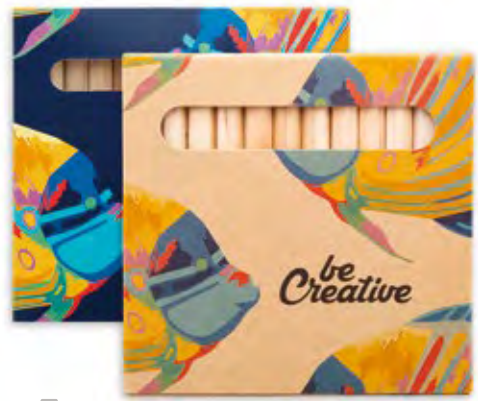

-A

-B

-C

-D

-A -B -C -D

**ColoBook AP716555**

Custom made colouring booklet with 24 thematic colouring pages. Price includes full-colour printed outside cover. MOQ: 100 pcs. **Size:** 140×140×5 mm  
**Printing:** FP-DG(FC)

# PENXIL

Penxil custom pencil sets are available with 4, 6 or 12 pencils, in white or kraft paper box.

**Penxil 4** AP716442

**Penxil 6** AP718336

**Penxil 12** AP718337

**Penxil 4 Eco** AP716443

**Penxil 6 Eco** AP716444

# CRAXON

Craxon custom crayon sets are available with 6 or 12 crayons, in white or kraft paper box.

**Craxon 6** AP718338

**Craxon 12** AP718339

**Craxon 6 Eco** AP716446

**Craxon 12 Eco** AP716447