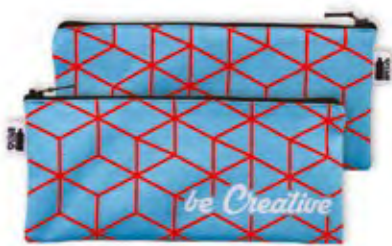

-01

-10

-01

-10

-01

-10

Suppy RPET AP716574

Custom made, zipped pen case in 600D RPET polyester. With all over sublimation printed graphics and distinctive RPET label. MOQ: 50 pcs. **Size:** 230×100 mm **Printing:** FP-SU(FC)

Corpy RPET AP716575

Custom made, zipped pen case in 600D RPET polyester with natural cork back. With all over sublimation printed graphics and distinctive RPET label. MOQ: 50 pcs. **Size:** 230×100 mm **Printing:** FP-SU(FC)

Ropy RPET AP716576

Custom made, round shaped zipped pen case in 600D RPET polyester. With all over sublimation printed graphics and distinctive RPET label. MOQ: 50 pcs. **Size:** ø80×200 mm **Printing:** FP-SU(FC)