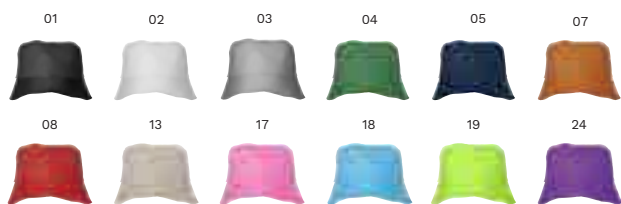

9343 RPET cap Suzannah

RPET cap with five panels and buckle closure on the back.
Size: 20 × 23,5 × 0,2 cm

Impression ECO PROOF