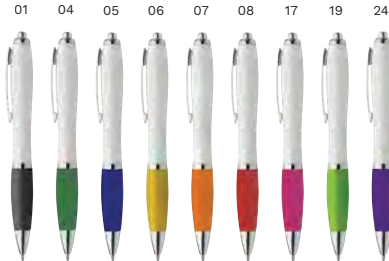

24

18

08

915928 Recycled ABS ballpen

Hamza

Recycled ABS ballpen with rubber grip. Blue ink.
Size: Ø 1,3 × 14 cm

Impression ECO PROOF

916289 Recycled ABS ballpen

Trev

Recycled ABS ballpen with rubber grip. Blue ink.
Size: Ø 1,4 × 14 cm

Impression ECO PROOF

916045 Recycled ABS ballpen

Mariam

Recycled ABS ballpen with rubber grip. Blue ink.
Size: Ø 1,3 × 14 cm

Impression ECO PROOF