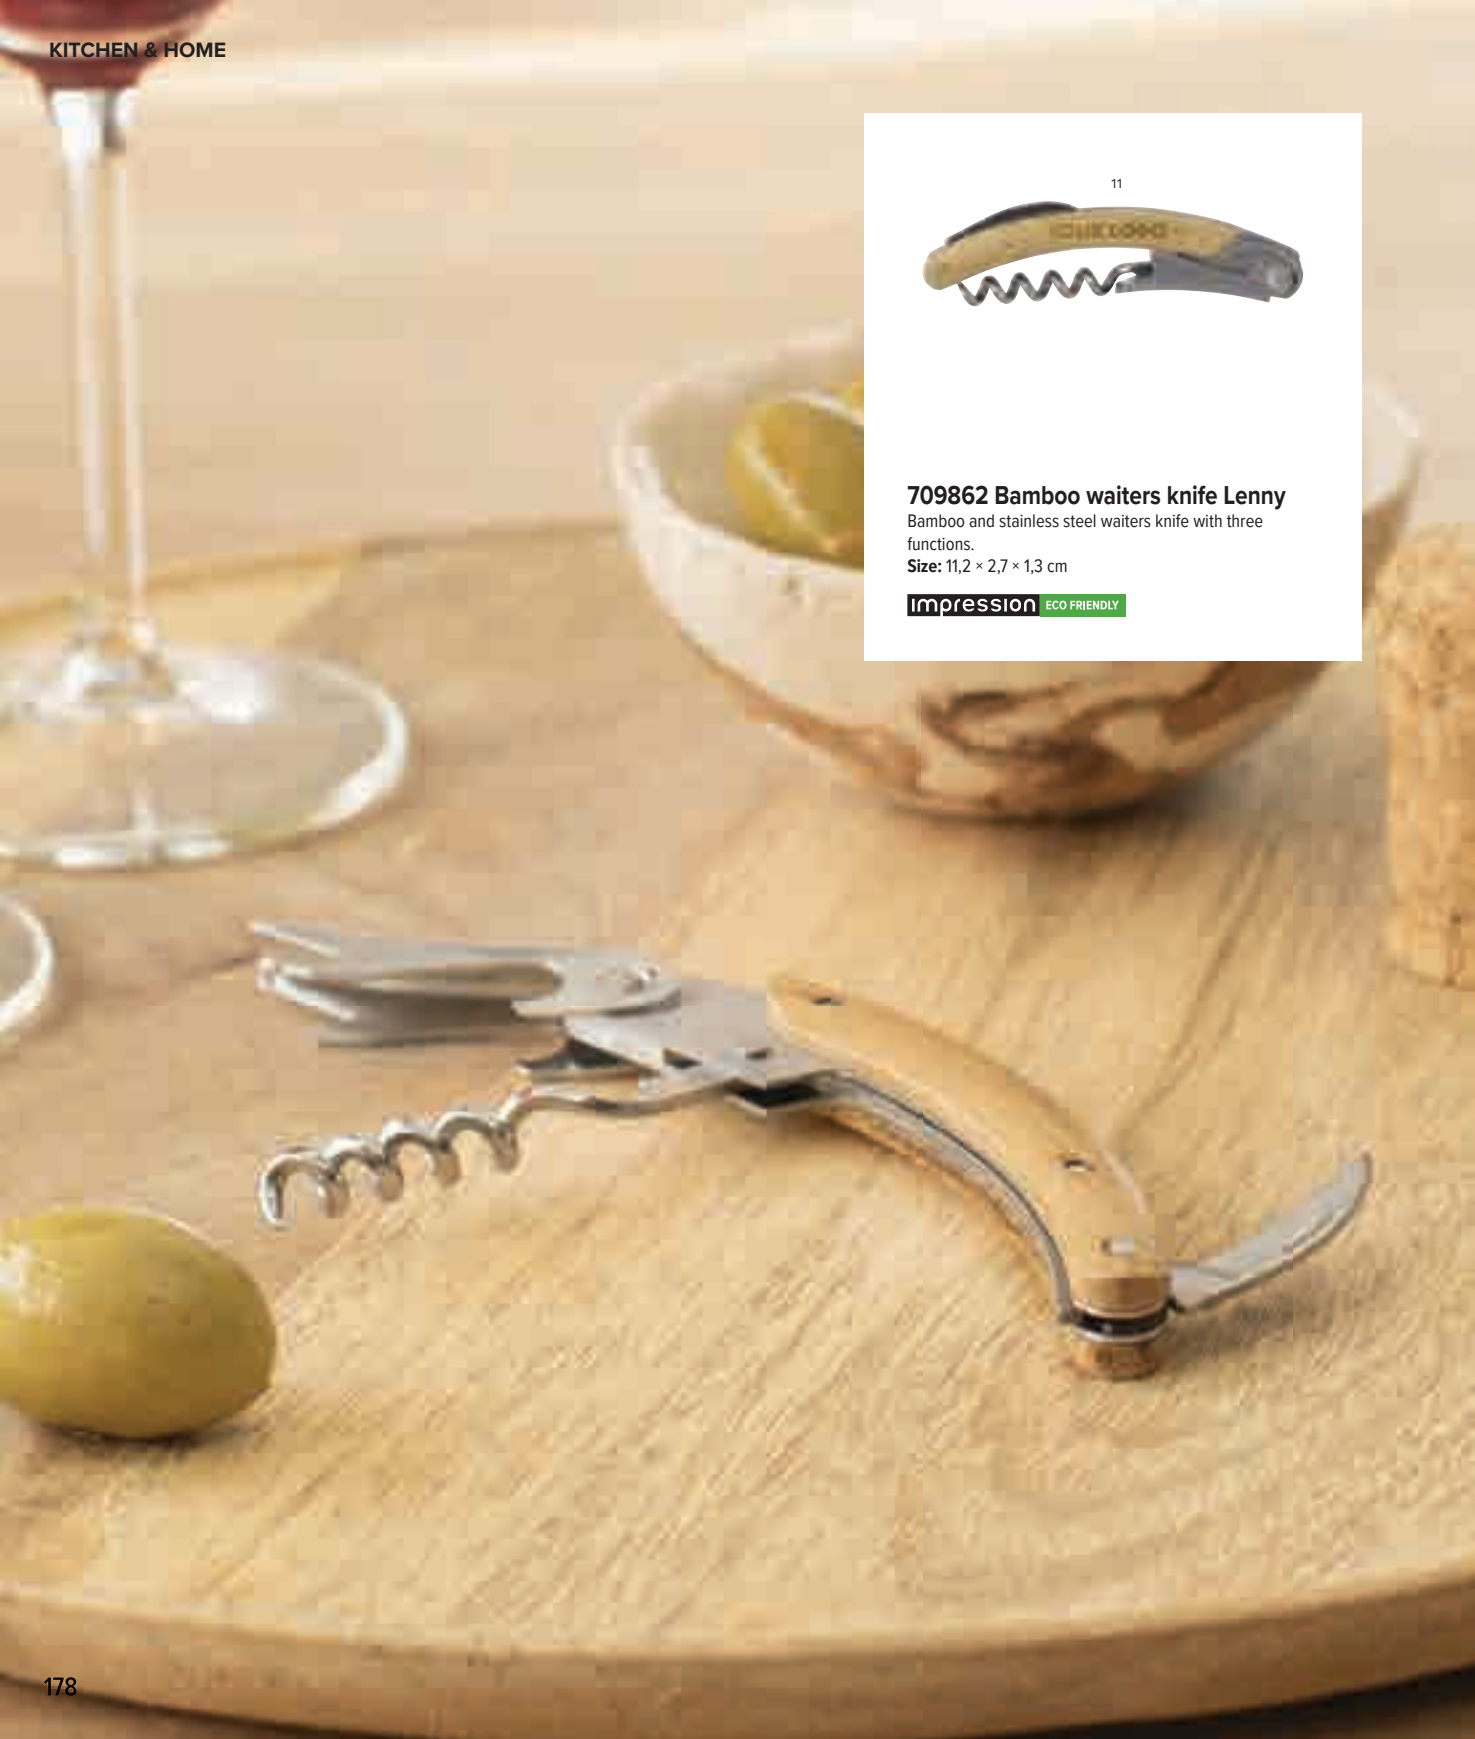

11

709862 Bamboo waiters knife Lenny

Bamboo and stainless steel waiters knife with three functions.

Size: 11,2 × 2,7 × 1,3 cm

Impression ECO FRIENDLY