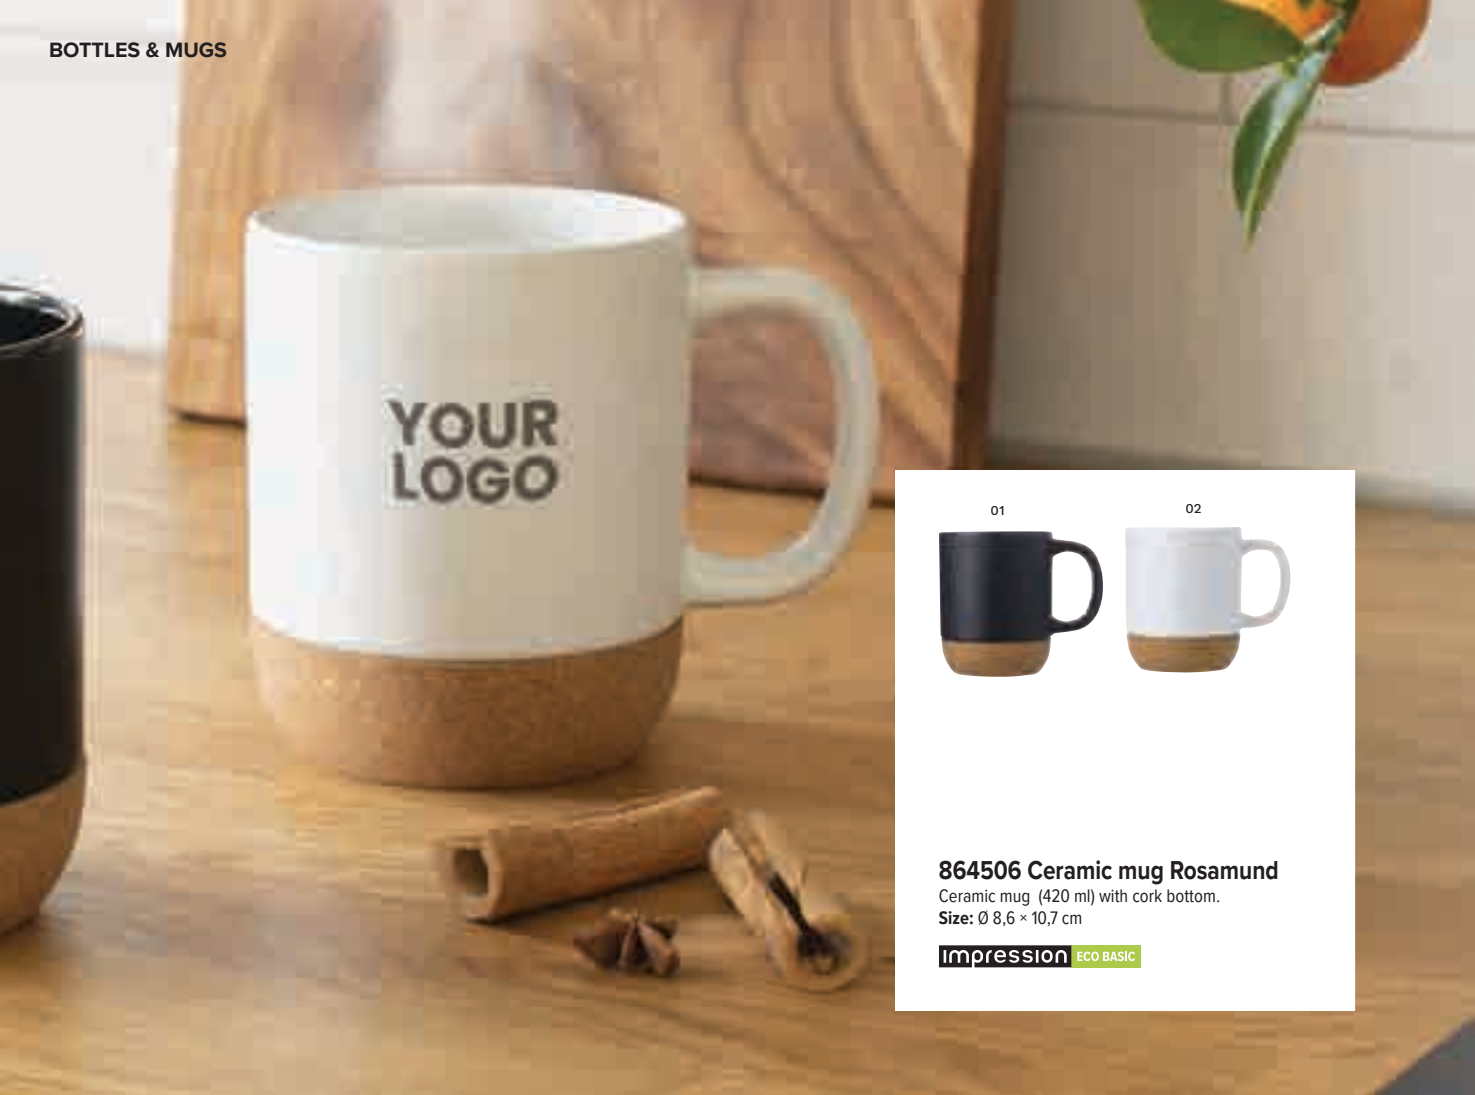

Bamboe photo frame (15 x 10 cm). Individually packaged in a kraft paper box.

Size: 14 x 0,9 x 19 cm

Impression ECO PROOF

BOTTLES & MUGS

In this chapter:

Mugs, travel mugs, bottles, double walled bottles and mugs, hip flasks and many more.