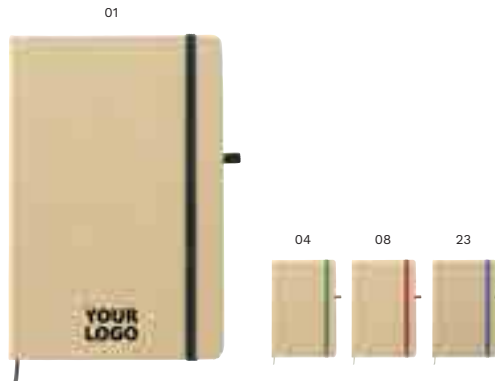

9144 Stonepaper notebook Cora

Stonepaper notebook (approx. A5) with 80 lined pages, elastic band to keep the cover closed, and pen loop.

Size: 21 × 14 × 1,2 cm

Impression ECO FRIENDLY