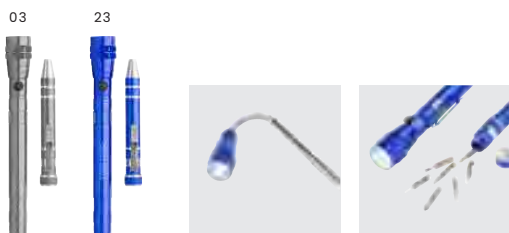

7603 Aluminium 2-in-1 torch Olivia

Set of aluminium telescopic torch with three LED lights and a pen shaped screwdriver with four flat-head and four cross-head screwdriver bits. Packaged in a black gift box.

Size: Ø 2,2 × 46 cm

Impression