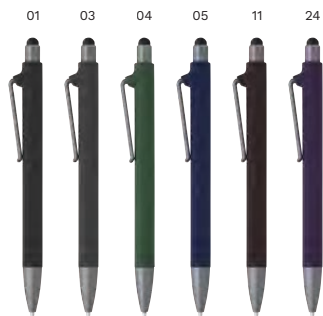

1014840 ABS ballpen Louis

ABS ballpen with matt finish and graphite colour details.
Rubber tip for capacitive screens. Added weight for luxurious
experience. Blue ink.
Size: Ø 1,1 × 14,8 cm

1014839 ABS ballpen Hendrix

ABS ballpen with matt finish and shiny UV paint colour details.
Rubber tip for capacitive screens. Added weight for luxurious
experience. Blue ink.
Size: Ø 1,1 × 14,8 cm