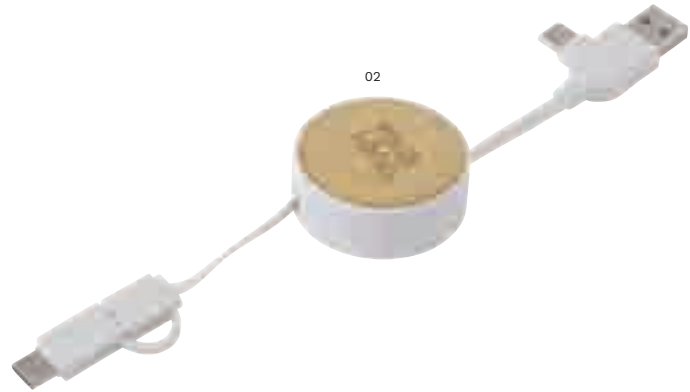

976586 ABS extendable charging cable Jared

ABS extendable charging cable with bamboo details. With USB-C, lightning, and USB-A. Individually packaged in a brown cardboard pouch.

Size: 15,5 cm

Impression ECO FRIENDLY