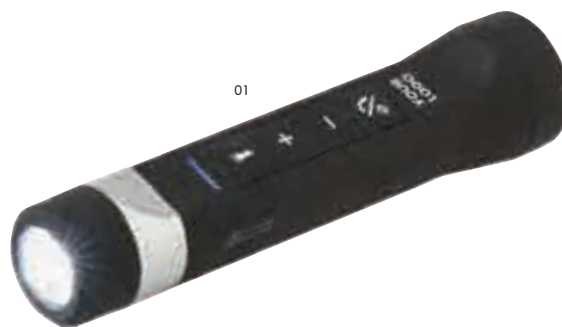

4532 ABS dynamo torch Tristan

ABS dynamo self-charging torch with two LED light and wrist straps. Patent:

EU Nr. 363627-0002

Size: 10 × 5,1 × 2,6 cm

Impression