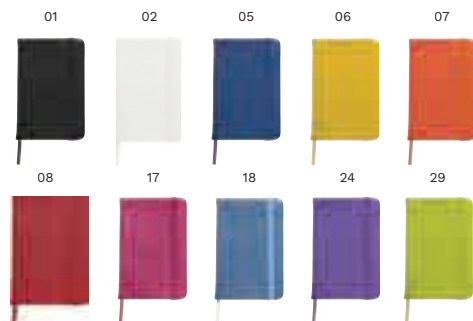

Impression

2889 PU notebook Dita

PU notebook (approx. A6), with 96 lined pages, ribbon marker, and elastic band over the cover.

Size: 14,1 × 9 × 1,6 cm

Impression