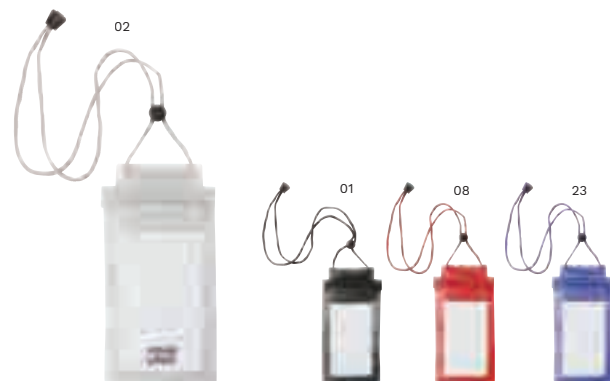

Size: 0,7 × 3,7 cm

Impression

8371 Plastic screen cleaner Leah

Plastic LCD screen cleaner and brush.
Size: 7,6 × 6,6 × 1,5 cm

Impression

7811 PVC pouch for mobile devices Emily

Plastic water resistant, protective pouch for mobile devices, with closure strip. Including cord (with safety closure) approximately 46 cm long. You can operate the screen of your phone as normal thanks to the special material of the cover.