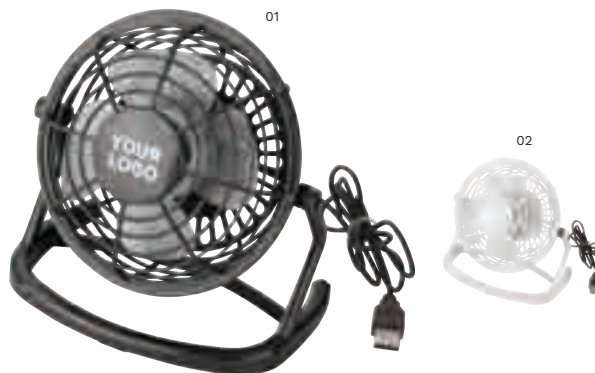

PP webcam cover with double-sided stickers to hold the cover in place. The cover easily slides open and closed. Item does not stick on glass surfaces.

Size: 4,1 × 1,51 × 0,2 cm

Impression

3639 PP desk fan Preston