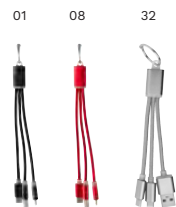

9215 Aluminium alloy cable set Alvin

Aluminium 3-in-1 charging cable set with USB, USB-C, and micro USB.
Size: 17,8 × 1,4 × 0,6 cm

Impression