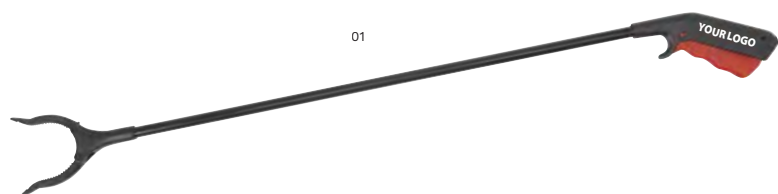

7290 Steel litter picker Olga

Steel pick up and reaching tool with PP handle.

Size: 77 × 9,3 × 1,6 cm

Impression