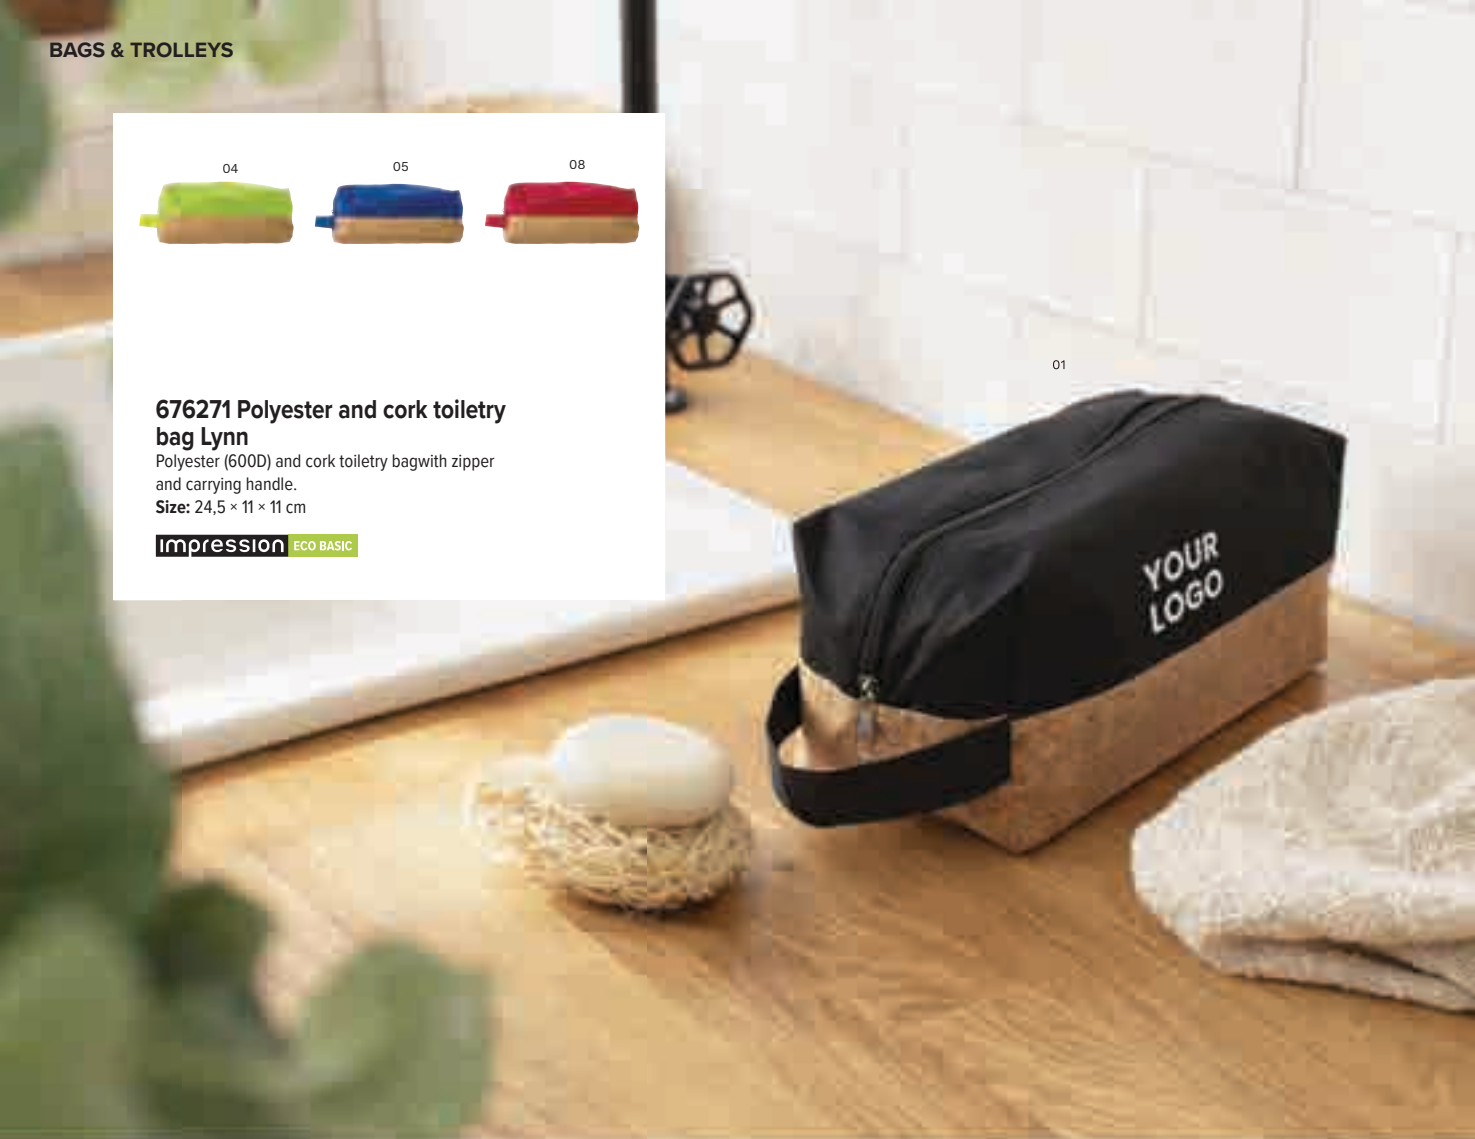

04   05   08

676271 Polyester and cork toiletry bag Lynn
Polyester (600D) and cork toiletry bag with zipper and carrying handle.
Size: 24,5 × 11 × 11 cm

Impression ECO BASIC

1014896 Polyester (600D) travel pouch Jace
Polyester (600D) travel pouch with short carrying loop. One compartment with multiple pockets for carrying cables and travel documents. One small pocket on the front.
Size: 19 × 4,5 × 13,5 cm

Impression