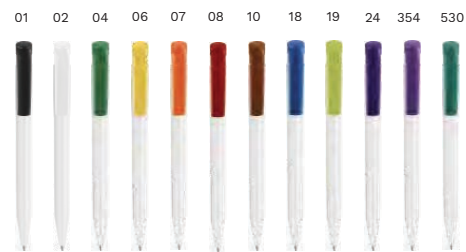

2250 Stilolinea Baron ABS ballpen with jumbo refill

Stilolinea plastic ballpen Baron, with a white barrel, coloured clip, and jumbo refill. Blue ink. Provided with German Dokumental Ink.

Size: Ø 1,4 × 13,4 cm

13164 Stilolinea Baron ABS ballpoint pen

Stilolinea Baron ABS ballpoint pen, with a white tip and a coloured clip. Provided with German Dokumental Ink.

Size: Ø 1,4 × 13,4 cm

2242 Stilolinea Oslo frosty plastic ballpen

Stilolinea plastic ballpen, with a frosted coloured barrel, a wide clip, and jumbo refill. Blue ink. Provided with German Dokumental Ink.

Size: Ø 1,4 × 13,4 cm

13162 Stilolinea Baron ABS ballpoint pen

Stilolinea Baron ABS ballpoint pen, with a coloured tip and ring. Provided with German Dokumental Ink.