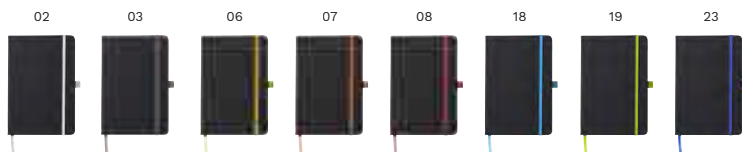

8384 PU notebook Charlene

PU notebook (approx. A5) with 96 lined pages, ribbon marker, and elastic band over the cover. When the cover is laser engraved, the design has the same colour as the elastic band.

Size: 14 × 1,5 × 12 cm

Impression