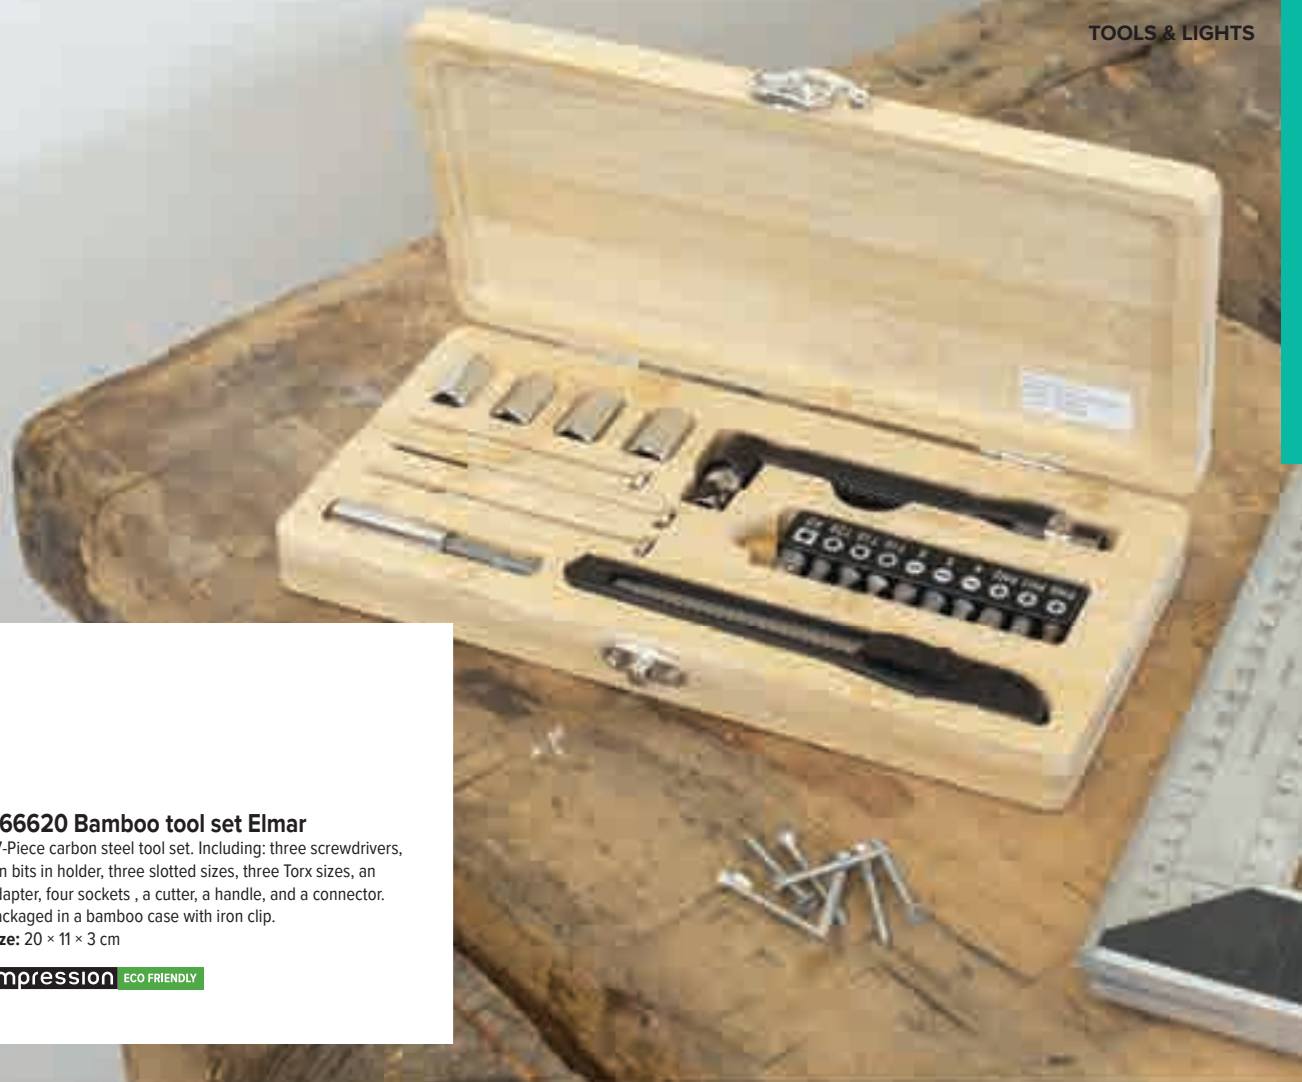

866620 Bamboo tool set Elmar

27-Piece carbon steel tool set. Including: three screwdrivers, ten bits in holder, three slotted sizes, three Torx sizes, an adapter, four sockets , a cutter, a handle, and a connector. Packaged in a bamboo case with iron clip.

Size: 20 × 11 × 3 cm

Impression ECO FRIENDLY