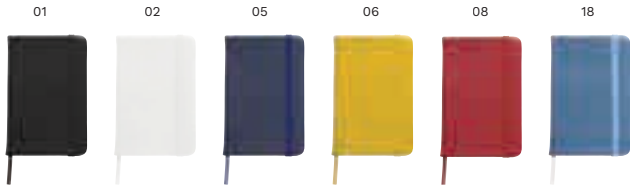

Size: 21 × 14 × 1,56 cm

Impression

8251 PU notebook Brigitta

PU notebook (approx. A5), with 96 blank pages, ribbon marker, and elastic band over the cover.

Size: 21,3 × 14,2 × 1,6 cm

Impression

8985 PU notebook Flora