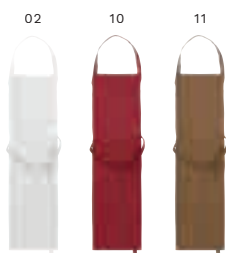

YOUR
LOGO

01

**7635 Cotton and polyester (240 gr/
m²) apron Luke**

Cotton and polyester (240 g/m²) apron with front
pocket with two compartments.

Size: 99 × 70 × 0,2 cm

Impression