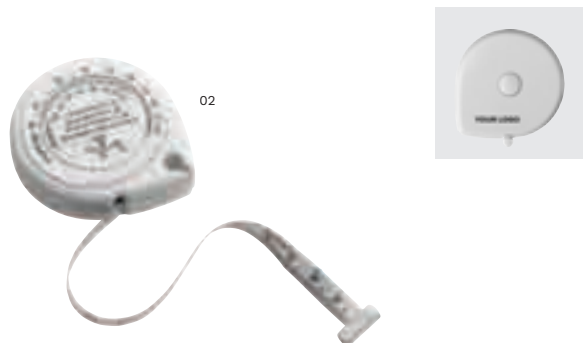

6559 ABS BMI tape measure Francine

Plastic BMI tape measure (1,5 m), with a white stop button, includes a weight (kg) and height (m) indicator on the front. For promotional purposes.

Size: 6,7 × 6,5 × 1,7 cm

Impression

6548 ABS BMI tape measure Jasper

Plastic BMI tape measure (1,5 m), with a white stop button, includes a weight (kg) and height (m) indicator on the front. For promotional purposes.

Size: 6,2 × 5,4 × 1,9 cm

Impression

3836 PU shoe polish set Mario

Luxury five-piece shoe polish set in a deluxe soft feel PU case, includes a shoe horn, brush, shoe shine, neutral shoe polish and a cloth.

Size: Ø 7 × 16,6 cm

Impression