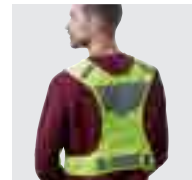

7911 Nylon (600D) safety vest Minna

Nylon and polyester safety vest. The fluorescent mesh vest has reflective areas and three lights at the front and back. Batteries included. For promotional use.
Size: 47 × 47 × 0,5 cm

Impression