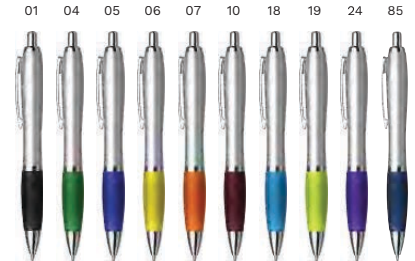

24

18

08

915928 Recycled ABS ballpen

Hamza

Recycled ABS ballpen with rubber grip. Blue ink.
Size: Ø 1,3 × 14 cm

Impression ECO PROOF

916289 Recycled ABS ballpen

Trev

Recycled ABS ballpen with rubber grip. Blue ink.
Size: Ø 1,4 × 14 cm

Impression ECO PROOF

916045 Recycled ABS ballpen

Mariam

Recycled ABS ballpen with rubber grip. Blue ink.
Size: Ø 1,3 × 14 cm

Impression ECO PROOF