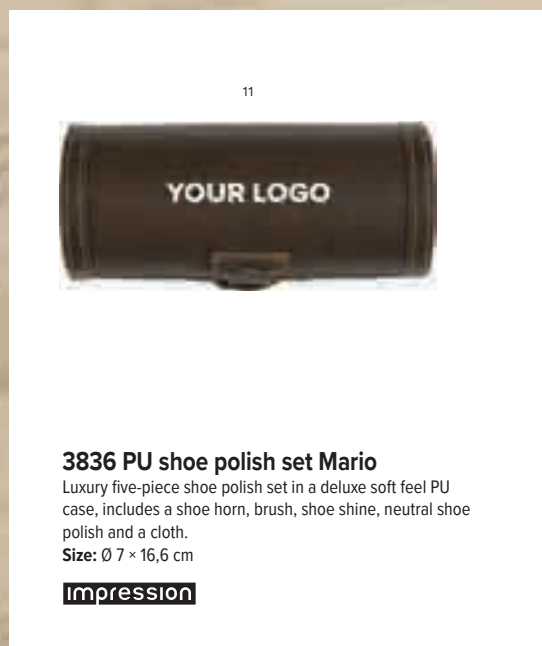

6548 ABS BMI tape measure Jasper

Plastic BMI tape measure (1,5 m), with a white stop button, includes a weight (kg) and height (m) indicator on the front. For promotional purposes.

Size: 6,2 × 5,4 × 1,9 cm

Impression

3836 PU shoe polish set Mario

Luxury five-piece shoe polish set in a deluxe soft feel PU case, includes a shoe horn, brush, shoe shine, neutral shoe polish and a cloth.

Size: Ø 7 × 16,6 cm

Impression