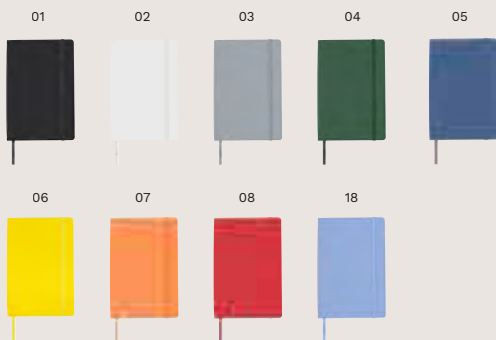

PU notebook (approx. A6), with 96 lined pages, ribbon marker, and elastic band over the cover.

Size: 14,1 × 9 × 1,6 cm

Impression

8276 PU notebook Mireia

PU soft cover notebook (approx. A5) with 80 lined pages, ribbon marker, elastic band over the cover, and a pocket on the inside of the cover.