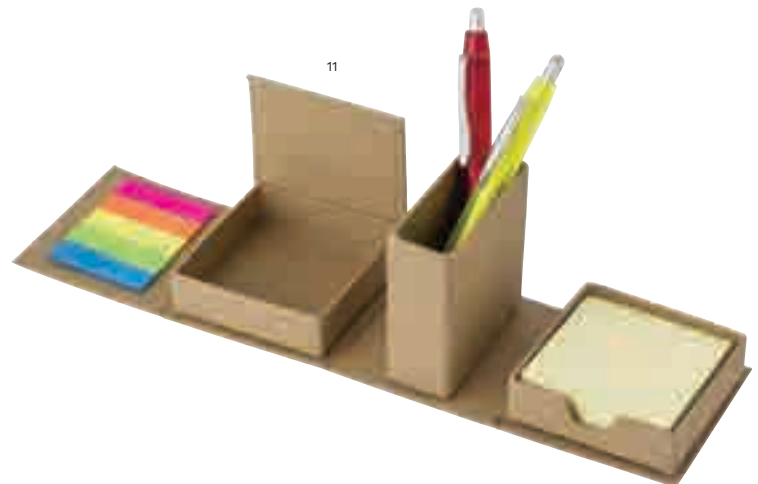

Cardboard memo holder, with 125 self-adhesive memo papers and a note block of 400 sheets.

Size: 11 × 9 × 6,3 cm

Impression ECO PROOF

11

7866 Cardboard desk organiser Vicky

Cardboard cube with lid. Folds out to be a pen holder with small sticky notes in 5 different colours, 25 sheet per colour, and a compartment with larger sticky notes, 150 sheets.

Size: 7,8 × 7,8 × 7,8 cm

Impression ECO PROOF

11

6498 Cardboard memo holder Glenn

Cardboard memo holder, including a plastic ruler in the lid, 150 sticky notes, a note block of 160 blank sheets, and a pen loop with ballpen, blue ink.