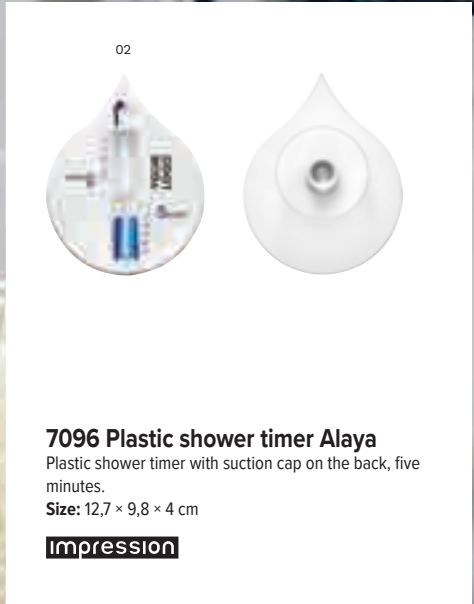

482581 Bamboo toothbrush Joe

Bamboo toothbrush in Kraft paper box.
Size: 18,5 × 1,5 × 0,7 cm

Impression ECO PROOF