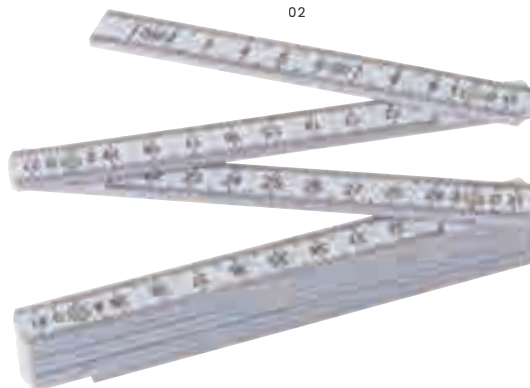

710433 Plastic foldable ruler Leon

Plastic foldable ruler, total length: 1 meter.

Size: 100 cm

Impression

02

6632 ABS ruler Karl

ABS foldable ruler (2 meter) with scale in centimetres. Scale printed on one side only. For promotional use only.

Size: 23 × 1,5 × 2,7 cm

Impression