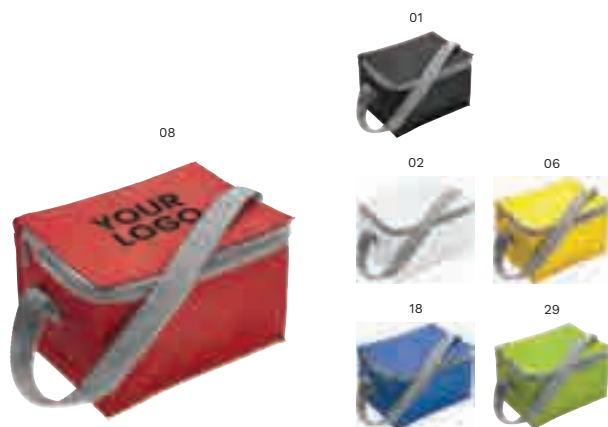

3604 Polyester (420D) cooler bag Cleo

Polyester (420D) cooler bag with space for six cans and zipper.
Size: 21 × 15 × 12,5 cm

Impression