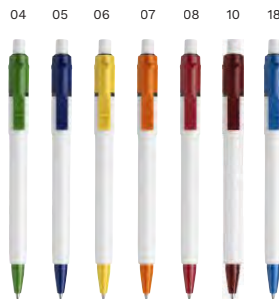

2250 Stilolinea Baron ABS ballpen with jumbo refill

Stilolinea plastic ballpen Baron, with a white barrel, coloured clip, and jumbo refill. Blue ink. Provided with German Dokumental Ink.

Size: Ø 1,4 × 13,4 cm

13164 Stilolinea Baron ABS ballpoint pen

Stilolinea Baron ABS ballpoint pen, with a white tip and a coloured clip. Provided with German Dokumental Ink.

Size: Ø 1,4 × 13,4 cm

2242 Stilolinea Oslo frosty plastic ballpen

Stilolinea plastic ballpen, with a frosted coloured barrel, a wide clip, and jumbo refill. Blue ink. Provided with German Dokumental Ink.

Size: Ø 1,4 × 13,4 cm