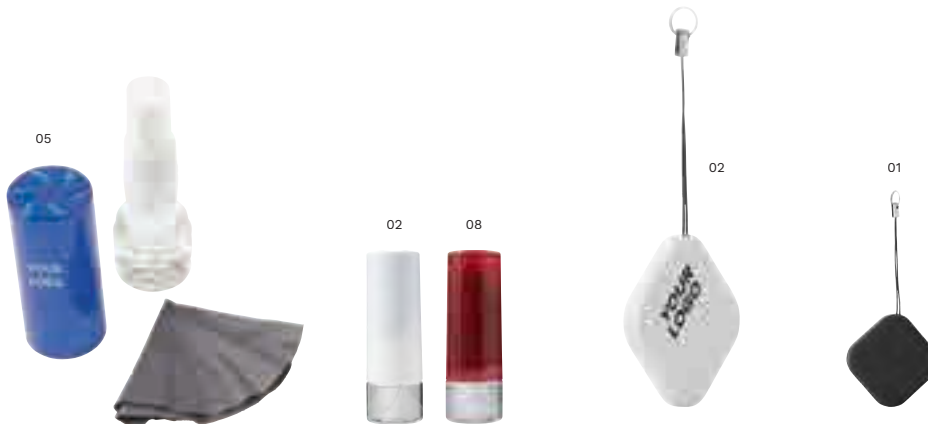

7572 PET screen cleaning spray Linda

PET lens and screen cleaning spray (30ml) with microfibre cloth. The cloth can be folded into the lid of the container.
Size: Ø 3,5 × 10,2 cm

Impression

7739 ABS tracker Gerard

ABS tracker (incl. separate string) featuring wireless technology to track lost belongings. It can also be used as a remote selfie shutter. You can ping your exact location to relocate where you parked your car. Uses app.

Size: 0,7 × 3,7 cm

Impression