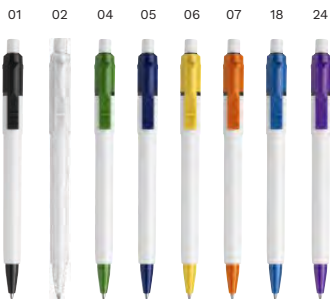

2250 Stilolinea Baron ABS ballpen with jumbo refill

Stilolinea plastic ballpen Baron, with a white barrel, coloured clip, and jumbo refill. Blue ink. Provided with German Dokumental Ink.

Size: Ø 1,4 × 13,4 cm

13164 Stilolinea Baron ABS ballpoint pen

Stilolinea Baron ABS ballpoint pen, with a white tip and a coloured clip. Provided with German Dokumental Ink.

Size: Ø 1,4 × 13,4 cm

2242 Stilolinea Oslo frosty plastic ballpen

Stilolinea plastic ballpen, with a frosted coloured barrel, a wide clip, and jumbo refill. Blue ink. Provided with German Dokumental Ink.

Size: Ø 1,4 × 13,4 cm