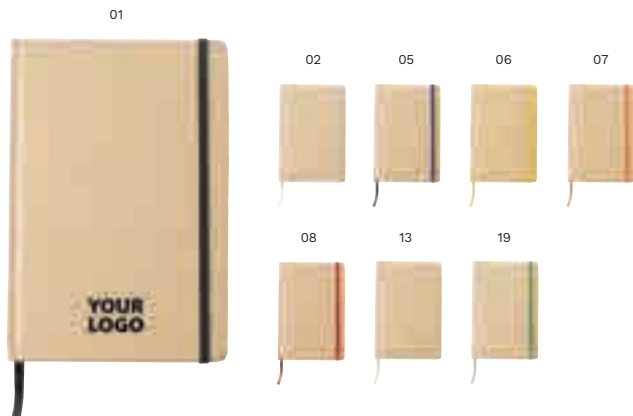

818553 Recycled paper notebook (A5) Gianni

Recycled carton notebook (A5) with 80 lined pages. With elastic to keep closed and a ribbon bookmark.

Size: 21 × 14 × 1 cm

Impression ECO PROOF