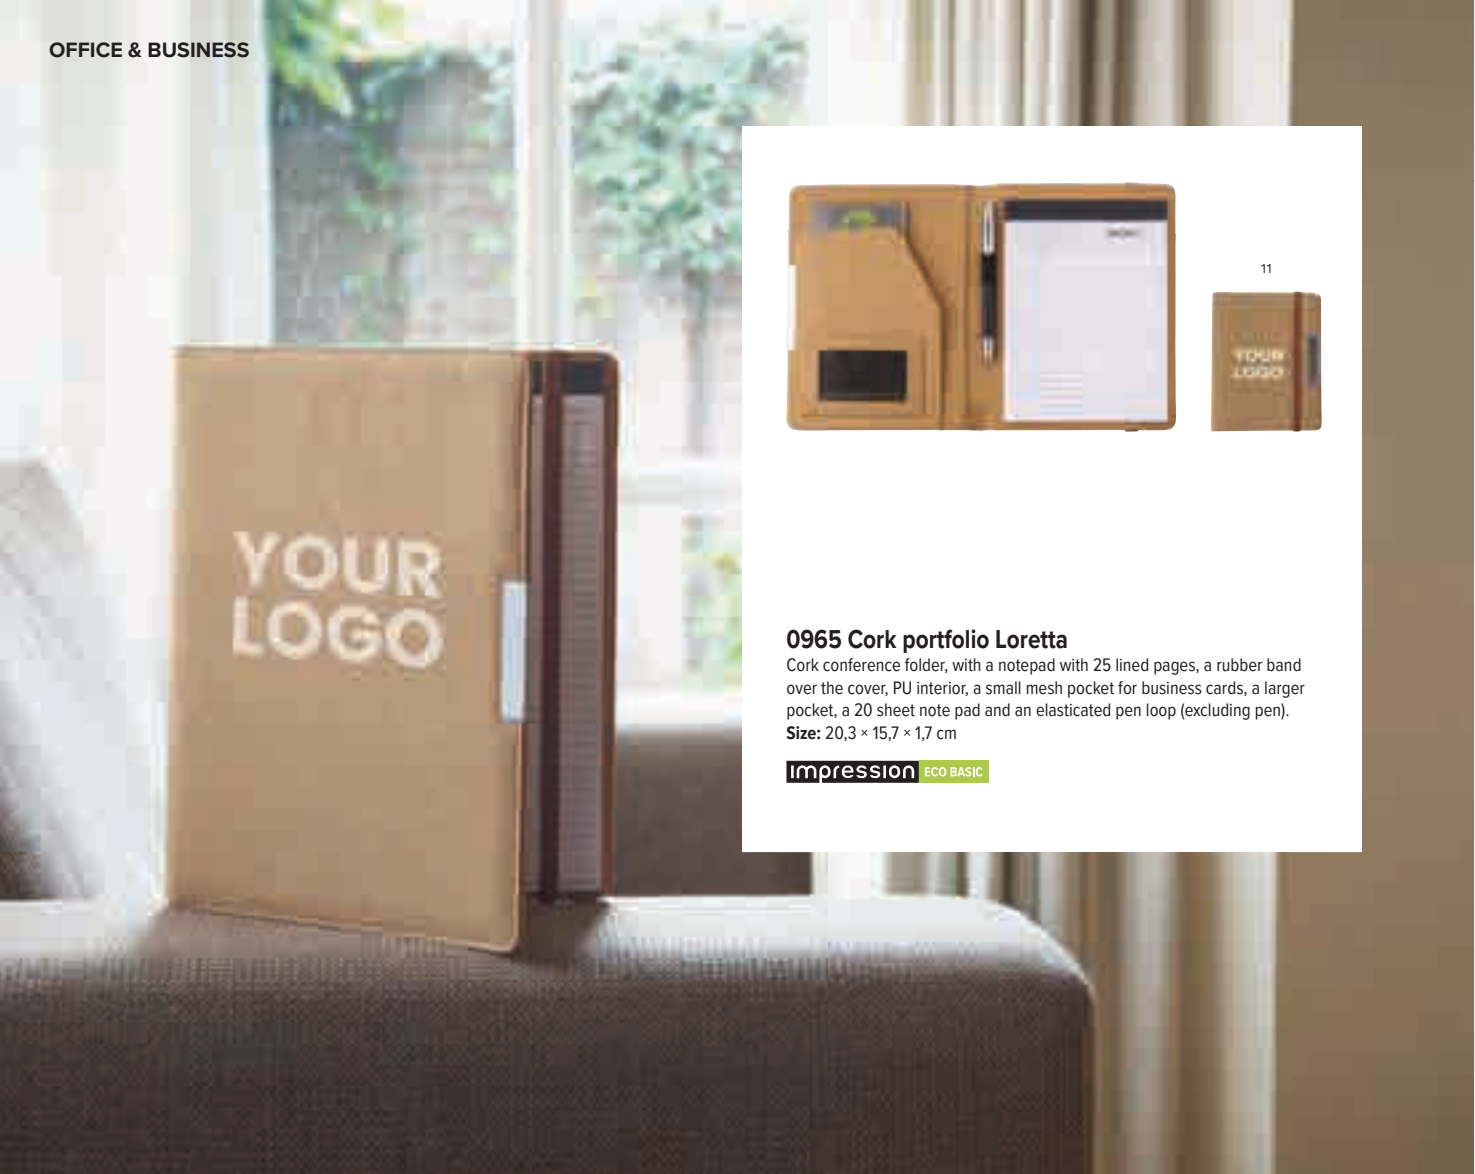

Impression

11

864328 MDF clipboard Nimra

MDF clipboard suitable for A4 documents or smaller.

Size: 22,5 × 32 × 1,1 cm

Impression ECO PROOF

01

18

8592 PP document bag Louise

Polypropylene expanding document folder.

Size: 32 × 22 × 0,2 cm

Impression

11

0965 Cork portfolio Loretta
 Cork conference folder, with a notepad with 25 lined pages, a rubber band over the cover, PU interior, a small mesh pocket for business cards, a larger pocket, a 20 sheet note pad and an elasticated pen loop (excluding pen).
Size: 20,3 × 15,7 × 1,7 cm