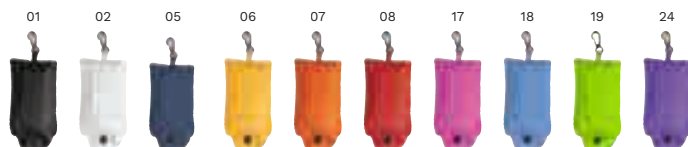

6266 Polyester (190T) shopping bag Miley

Polyester (190T) foldable shopping bag in a pouch with zipper and belt clip.

Size: 4 × 28 × 9,5 cm

Impression

6264 Polyester (190T) shopping bag Vera

Polyester (190T) foldable shopping bag in a pouch with belt clip.

Size: 53,5 × 42,5 × 0,2 cm

Impression