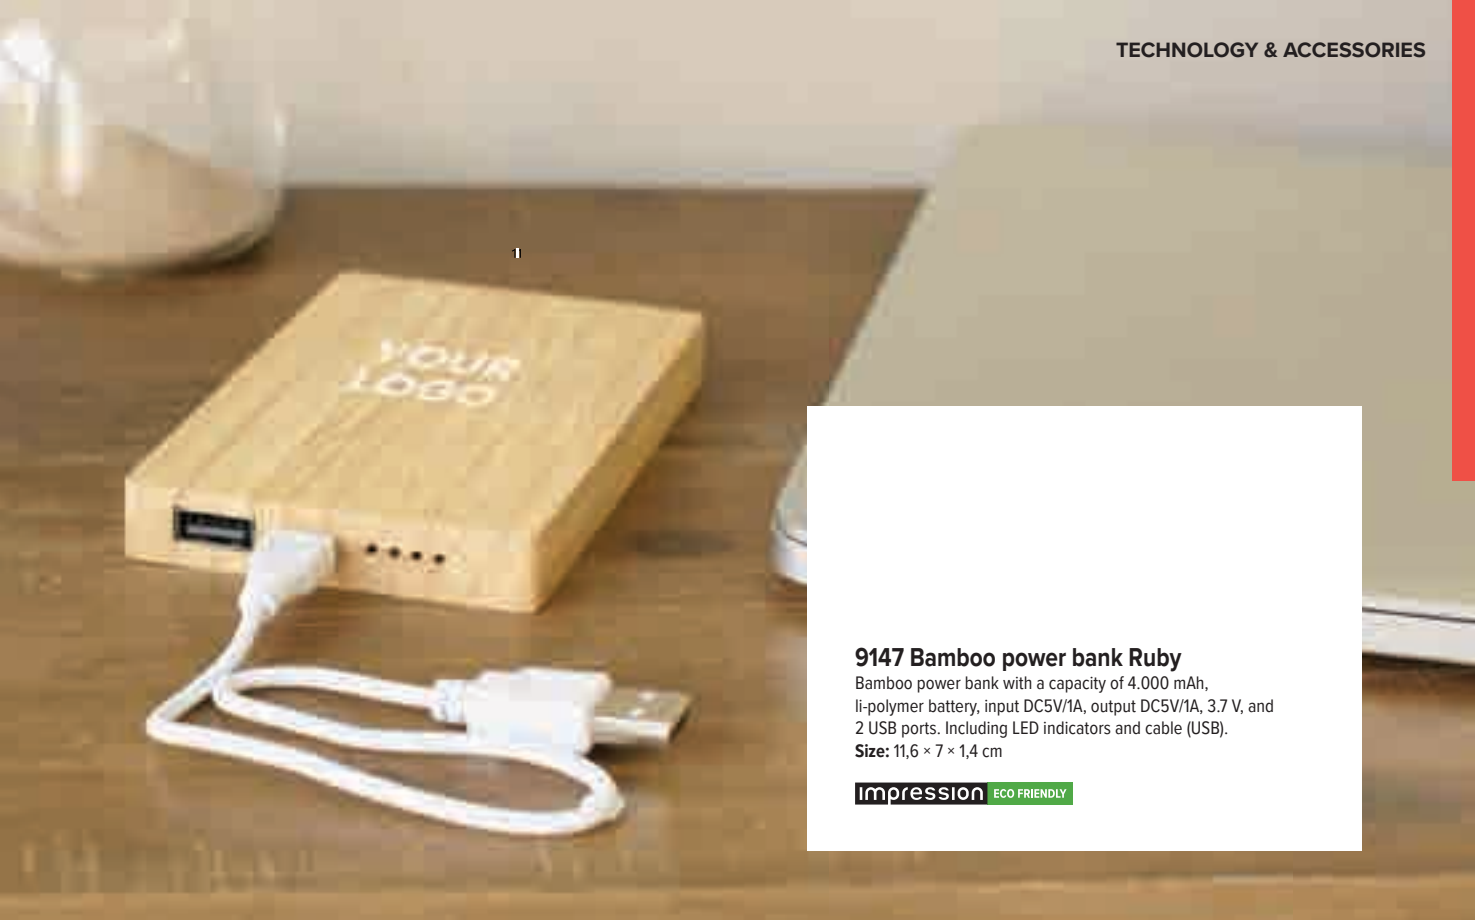

9147 Bamboo power bank Ruby

Bamboo power bank with a capacity of 4.000 mAh, li-polymer battery, input DC5V/1A, output DC5V/1A, 3.7 V, and 2 USB ports. Including LED indicators and cable (USB).

Size: 11,6 × 7 × 1,4 cm

Impression ECO FRIENDLY