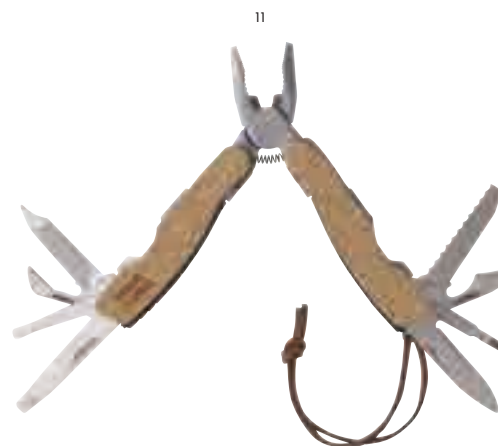

823

1014859 Cork multi-tool Dexter

Cork multi-tool, nine pieces. With PU wristband. Individually packaged in a brown cardboard box.

Size: 9,5 × 9 × 2,2 cm

Impression ECO BASIC

11

674842 Bamboo multi-tool Dottie