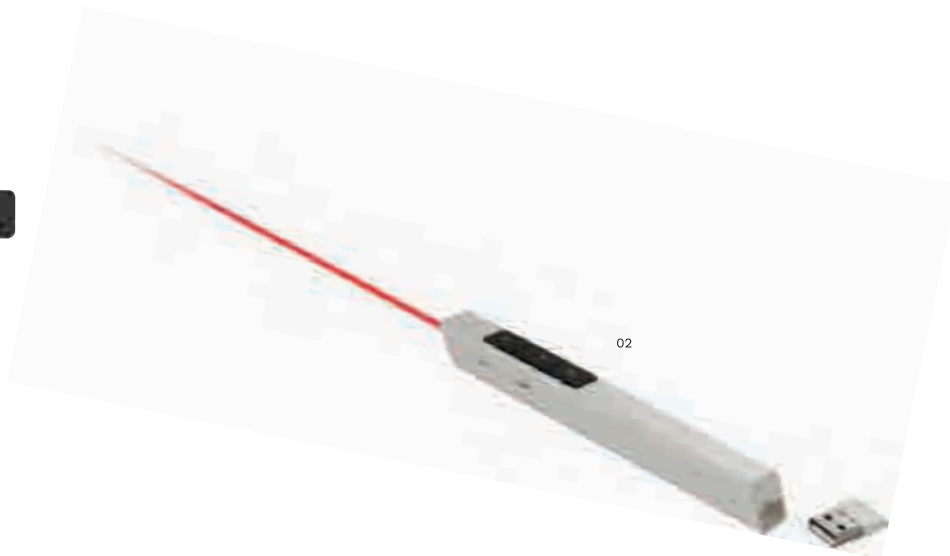

01

8253 ABS laser pointer Manon

Plastic (ABS) laser pointer with USB connection.

Size: 13,8 × 1,5 × 1,5 cm

Impression