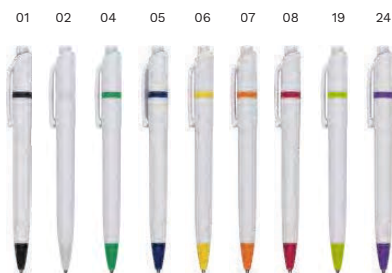

1696 Stilolinea Ducal ABS ballpoint pen

Stilolinea Ducal ABS ballpoint pen, blue ink, with a coloured tip and clip. Provided with German Dokumental Ink.
Size: Ø 1,5 × 13,7 cm

5401 Stilolinea Ducal ballpen

Stilolinea plastic ballpen with a white barrel and coloured accents. Blue ink. Provided with German Dokumental Ink.
Size: Ø 1,5 × 13,7 cm

13106 Stilolinea Ducal Extra ABS ballpoint pen

Stilolinea Ducal Extra ABS ballpoint pen, blue ink, with clip. Provided with German Dokumental Ink.
Size: Ø 1,5 × 13,7 cm