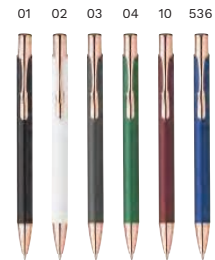

1014847 Aluminium ballpen Remy

Aluminium ballpen with aluminium details and matt finish.

Size: Ø 1,1 × 13,8 cm

916301 Recycled aluminium ballpen Kamari

Recycled aluminium ballpen. Blue ink.

Size: Ø 1 × 13,7 cm

971897 Aluminium ballpen Alexander

Aluminium ballpen with matte finish and rose gold details. Blue ink. When engraved the design will be silver colored.

Size: Ø 1 × 13,7 cm