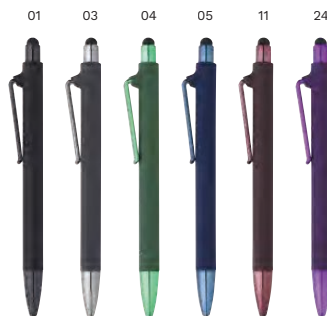

1014840 ABS ballpen Louis

ABS ballpen with matt finish and graphite colour details.
Rubber tip for capacitive screens. Added weight for luxurious
experience. Blue ink.
Size: Ø 1,1 × 14,8 cm

1014839 ABS ballpen Hendrix

ABS ballpen with matt finish and shiny UV paint colour details.
Rubber tip for capacitive screens. Added weight for luxurious
experience. Blue ink.
Size: Ø 1,1 × 14,8 cm