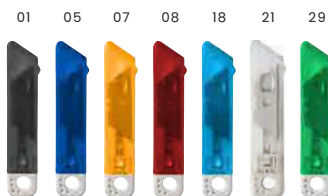

8545 Plastic cutter Griffin

ABS box cutter with safety mechanism.
Size: 12,4 × 2,4 × 1,4 cm

Impression

8540 Metal hobby knife Khia

PS box cutter with eight blades.
Size: 15 × 2,5 × 1,4 cm

Impression