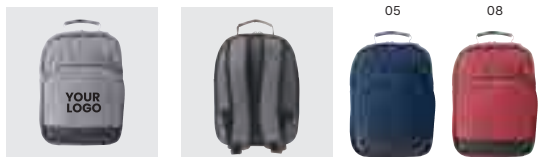

9269 Polycanvas (600D) picnic cooler bag Jolie

Polycanvas (600D) picnic cooler backpack with aluminium foil lining. One main compartment and one front pocket with cutlery, cups, and plates for two people. Adjustable shoulder straps.
Size: 25,5 × 12 × 35 cm

Impression