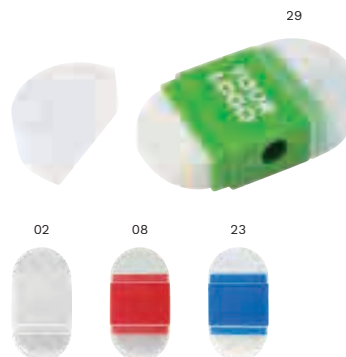

29

02

08

23

6458 PS pencil sharpener and eraser Pauline

PS pencil sharpener with eraser and a cap for each side.

Size: 6,3 × 3,3 × 1,6 cm

Impression