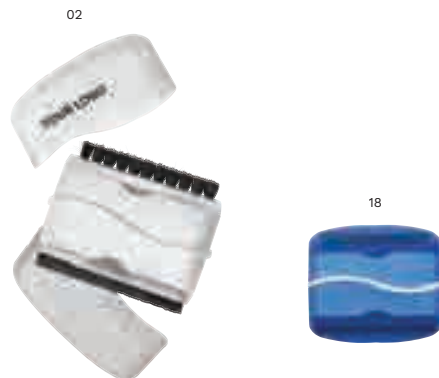

8371 Plastic screen cleaner Leah

Plastic LCD screen cleaner and brush.
Size: 7,6 × 6,6 × 1,5 cm

Impression