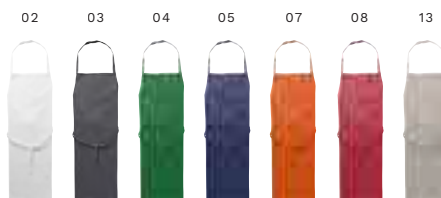

7600 Cotton (180 gr/m²) apron Misty

Cotton (180 gr/m²) apron.

Size: 90 × 65 × 0,3 cm

Impression

917965 Polyester (200 gr/m²) apron Mindy

Polyester (200 gr/m²) apron with neck handle and straps. No pocket.

Size: 0,3 × 65 × 90 cm

Impression