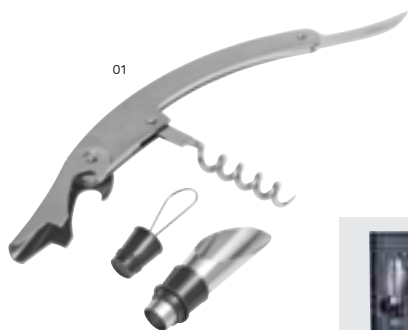

8589 Stainless steel wine set Dale

Stainless steel wine set, with a waiter's knife and bottle stopper with pouring spout.

Size: 14 × 10 × 3 cm

Impression

6817 Stainless steel wine gift set Eve

Stainless steel wine set, with a metal waiter's knife and bottle stopper. Packaged in a black gift box.

Size: 13 × 1 × 2,7 cm

Impression