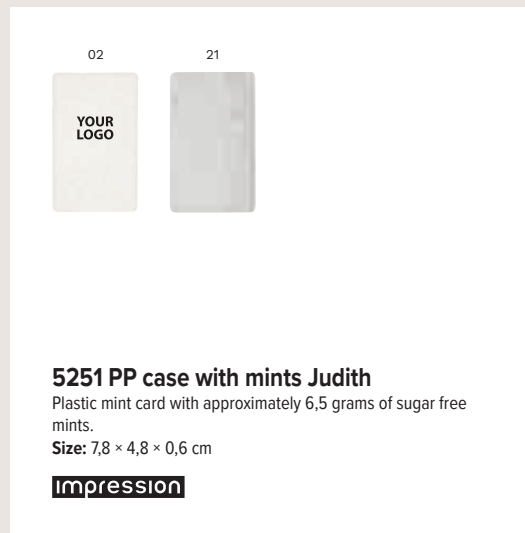

6671 PP case with mints Jaya

House-shaped mint card with approximately 6,5 gr of sugar free mints.

Size: 7,3 x 6,3 x 0,6 cm

Impression