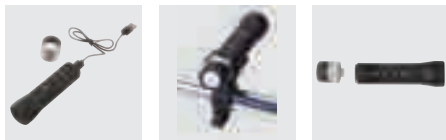

709923 ABS LED flashlight and speaker Lewis

ABS LED flashlight, wireless speaker, and emergency power bank in one. Including bicycle mount and charging cable (USB to USB). Wireless version V5.0.

Size: Ø 3,5 × 15 cm

Impression