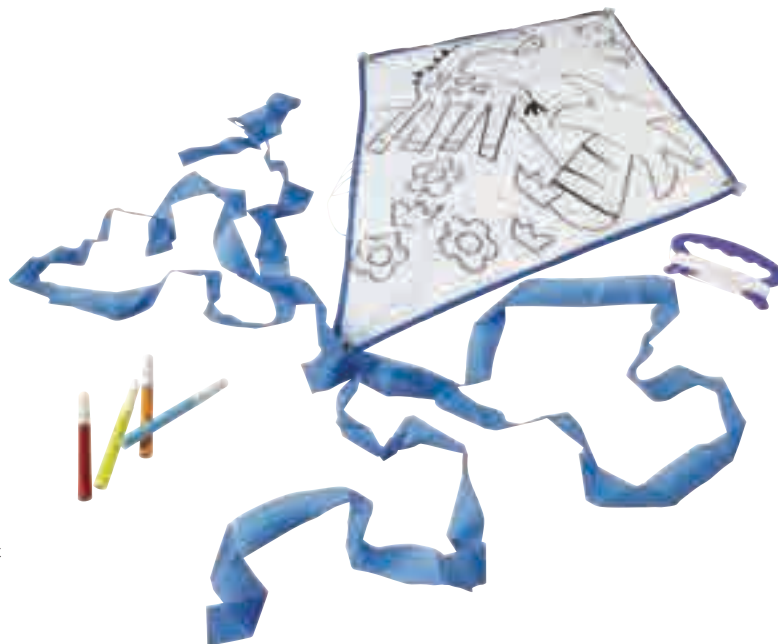

05

08

7818 Polyester (190T) kite Lina

Polyester (190T) kite which can be coloured in. Including four felt tip pens.

Size: 50,5 × 39 × 0,4 cm

Impression

02

7909 Nonwoven (80 gr/m²) backpack Santino

Nonwoven (80 gr/m²) drawstring backpack with design to colour in. Supplied with four felt tip pens.

Size: 29,5 × 24 × 0,1 cm

Impression