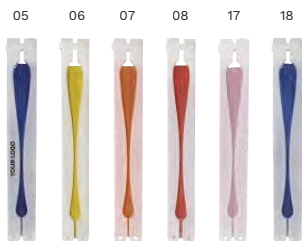

103

297

910

75

9346 Plexiglass sunglasses with country flag Lexi

Plexiglass sunglasses with UV400 protection. Country flag on the glasses.

Size: 14,3 × 14,2 × 4,6 cm

Impression