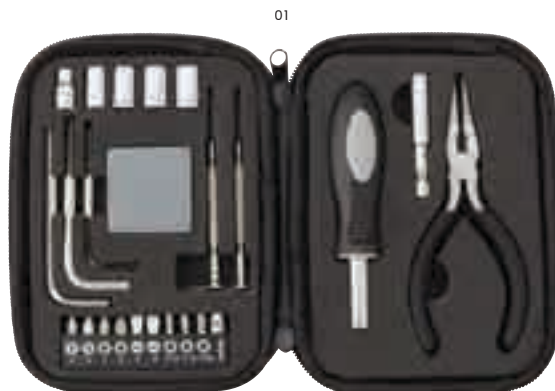

7159 Aluminium and metal tool kit Blaine

19-Piece aluminium and metal toolkit. Packaged in an ABS case.

Size: 16,8 × 9,1 × 3,9 cm

Impression

433300 Bonded leather case tool kit Lani

Bonded leather case with tool kit, closes with a zipper. The kit includes: 5 sockets, 3 hexagonal screwdrivers, 9 screw bits, 1 socket, 1 measure tape, 2 precision screwdrivers, 1 screwdriver handle, 1 extension bar, 1 set of pliers.

Size: 17 × 12,5 × 3,5 cm

Impression

3614 Aluminium tool set Alisha

26-Piece aluminium and steel toolkit. Including: two pliers, a holder with nine different bits, an adapter, tweezers, four drive sockets, an adapter, a handle, and six different precision tools. Packaged in a metal case with zipper and EVA foam inlay.

Size: 20,5 × 13,8 × 2,9 cm

Impression