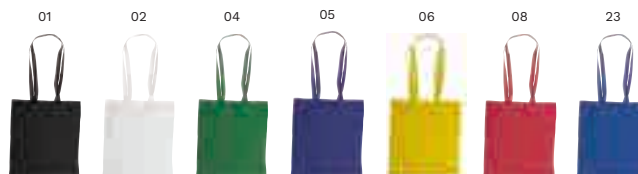

2314 Cotton (110 gr/m²) bag Amanda

Coloured cotton (110gr/m²) shopping bag.

Size: 41 × 36 × 0,1 cm

Impression ECO FRIENDLY