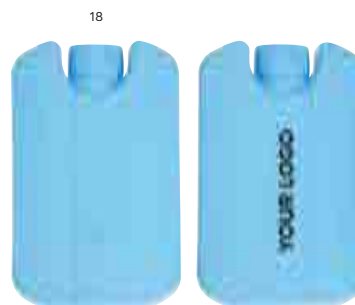

Size: 12 x 7,7 x 2,9 cm

Impression

13

13

7870 Polyester canvas hammock Ember

Polyester canvas hammock without wooden rims. Includes a bag for storage.
 Size: 190 × 80 × 5 cm

Impression

7892 Polyester canvas hammock Tia