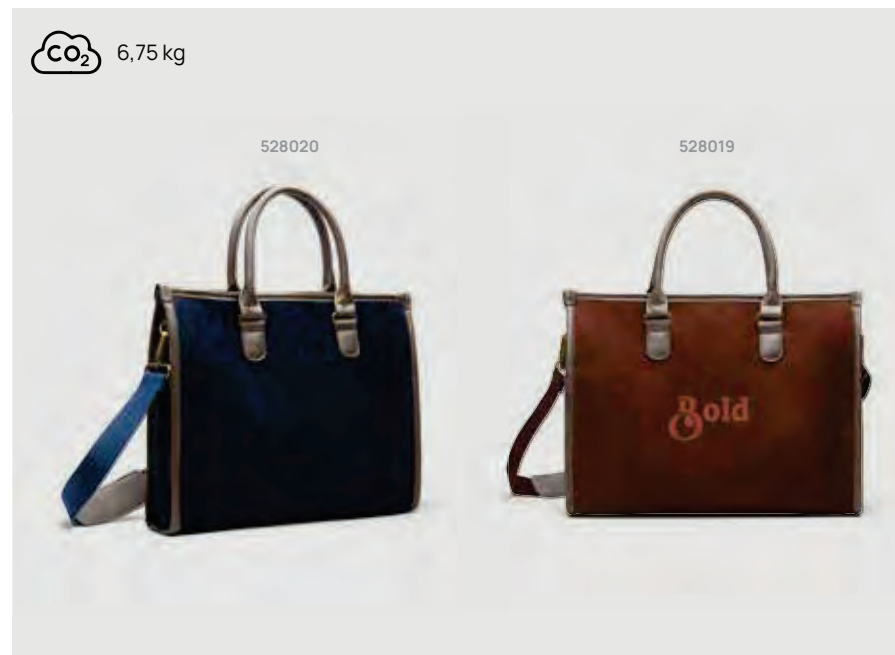

Vinga

V5280

VINGA Hunton computer brief

Polyester • Volume 9L. • Laptop/Tablet pocket size
15" **Size** 30 x 7,5 x 40 cm **Max. printsize** 200 x 120mm
Printtechnique Screen transfer