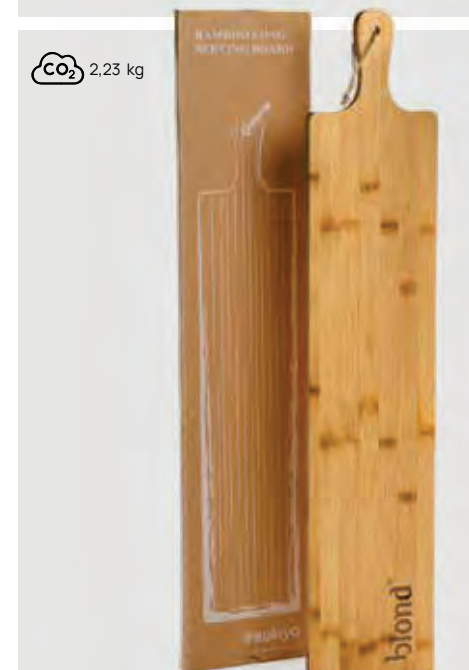

P261.029

Ukiyo bamboo round serving board

Bamboo Size 51 x 40 x 1,5 cm Max. printsize 50 x 100mm
Printtechnique CO₂ engraving

CO₂ 3,18 kg

P261.059

Ukiyo bamboo cutting board

Bamboo Size 40 x 30 x 1,5 cm Max. printsize 50 x 100mm
Printtechnique CO₂ engraving

CO₂ 2,66 kg

P261.039

Ukiyo bamboo rectangle serving board

Bamboo Size 49 x 24 x 1,5 cm Max. printsize 50 x 100mm
Printtechnique CO₂ engraving

CO₂ 2,22 kg

P261.019

Ukiyo bamboo large serving board

Bamboo Size 75 x 15 x 1,5 cm Max. printsize 50 x 100mm
Printtechnique CO₂ engraving

CO₂ 2,23 kg