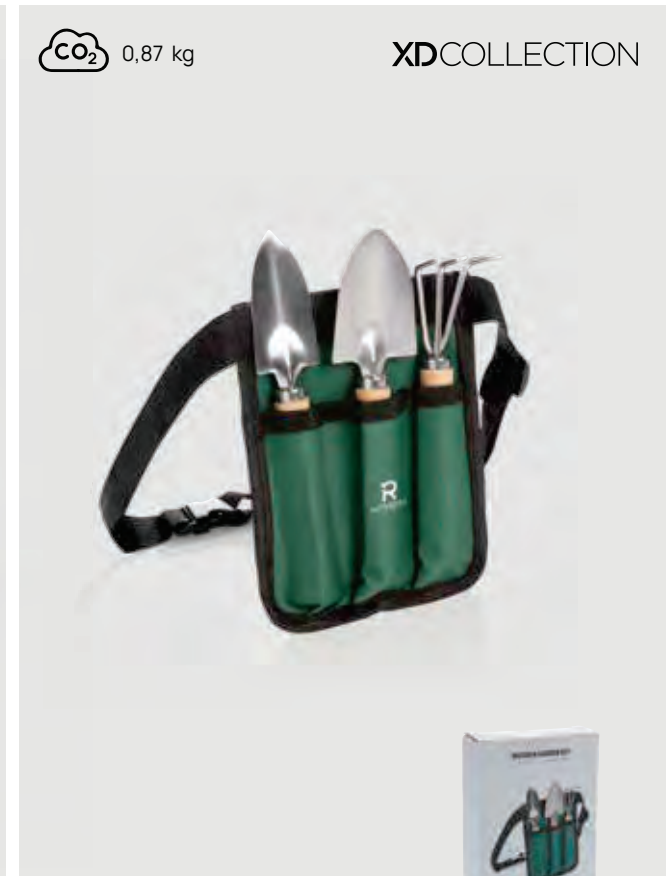

P416.819

Small insect hotel

Wood **Size** 12 x 3,5 x 17 cm **Max. printsize** 30 x 65mm **Printtechnique** CO₂ engraving

P416.749

Wooden birdhouse

FSC® wood **Size** 15,8 x 12,5 x 23,5 cm **Max. printsize** 90 x 80mm **Printtechnique** CO₂ engraving