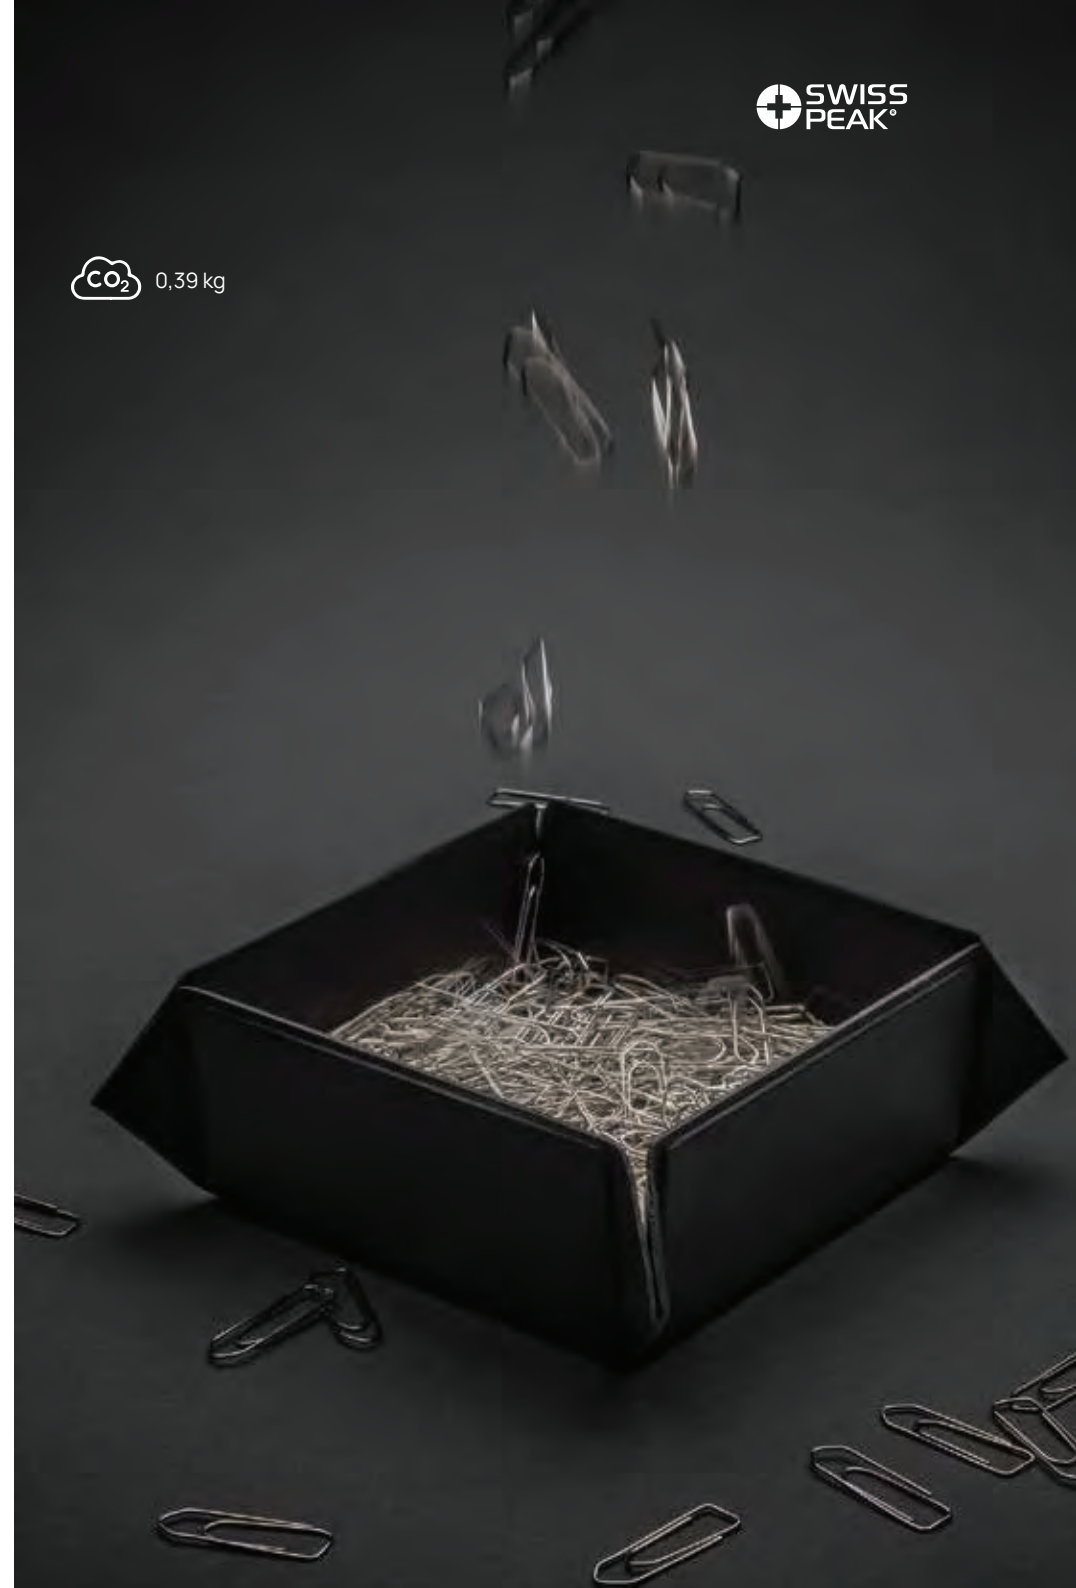

P300.261

Recycled Polyurethane **Size** 21 x 21 x 0,2 cm **Max.**
prints size 80 x 20mm **Printtechnique** Pad print

This product contains 21% RCS
certified recycled Polyurethane,
CERTIFIED BY CONTROL UNION
CU1162221

CO₂ 0,39 kg