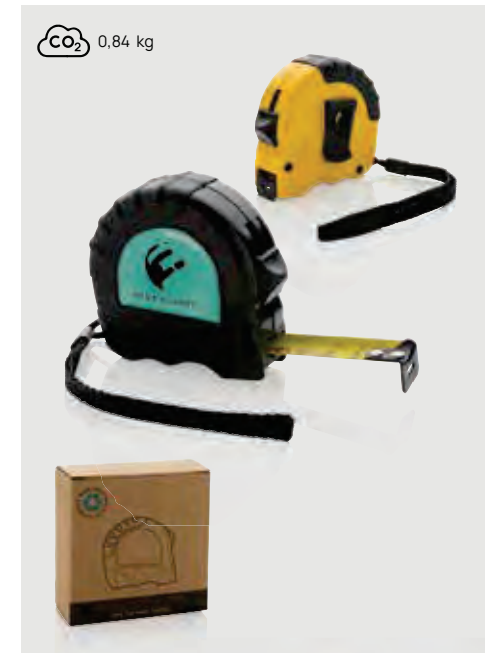

RCS recycled plastic 5M/19 mm tape

Recycled ABS • Length 5M • Width 19mm • With yellow tape • Unit of measurement in cm • Wrist strap **Size** 7,2 x 7,2 x 3,7 cm **Max. printsize** 42 x 34mm **Printtechnique** Doming

This product contains 17% RCS certified recycled ABS, CERTIFIED BY CONTROL UNION CU1162221