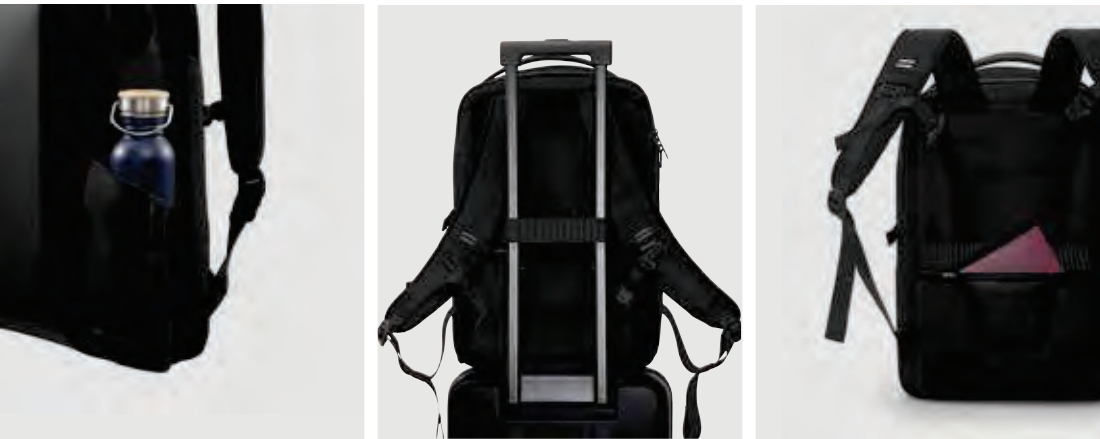

Bizz Backpack