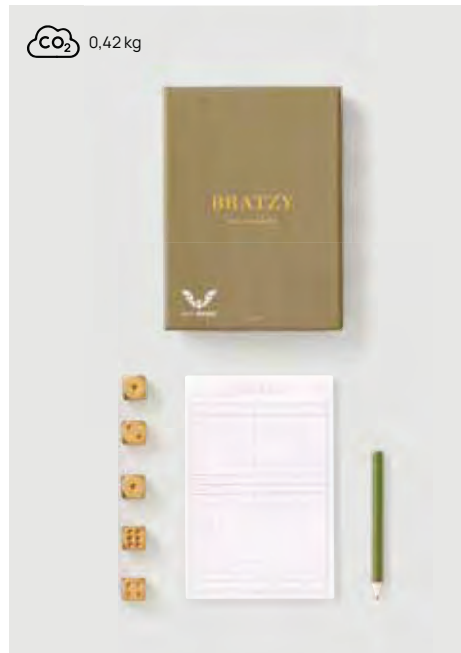

9152

VINGA Bratzy Coffee Table Game

Acrylonitril Butadien Styrene (ABS) **Size** 12 x 16,5 x 3 cm
Max. printsize 60 x 30mm **Printtechnique** Pad print

CO₂ 0,42 kg

9154

VINGA The Yacht Coffee Table Game

Acrylonitril Butadien Styrene (ABS) **Size** 12 x 16,5 x 3 cm
Max. printsize 60 x 30mm **Printtechnique** Pad print