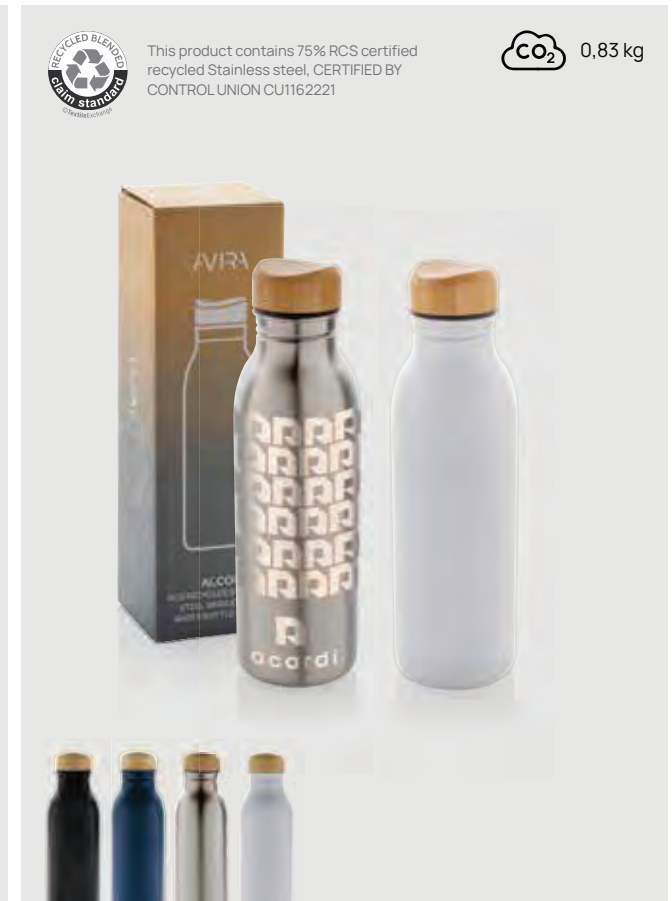

This product contains 75% RCS certified recycled Stainless steel, CERTIFIED BY CONTROL UNION CU1162221

CO₂ 0,83 kg

P438.04* *0 *1 *3 *5 *7 *9

Avira Atik RCS Recycled PET bottle 1L

Recycled polyethylene terephthalate • Volume 1L. • Leak proof • No insulation • Carry loop **Size** 26,6 x ø 8,3 cm **Max. printsize** 261,5 x 150mm **Printtechnique** Digital print round

P438.03* *0 *1 *3 *5 *7 *9

Avira Atik RCS Recycled PET bottle 500ML

Recycled polyethylene terephthalate • Volume 0,5L. • Leak proof • No insulation • Carry loop **Size** 20,3 x ø 7 cm **Max. printsize** 221 x 110mm **Printtechnique** Digital print round

P438.06* *1 *2 *3 *5

Avira Alcor RCS Re-steel single wall water bottle 600 ML

Recycled Stainless steel • Volume 0,6L. • Leak proof • Single-walled insulation **Size** 22,5 x ø 6,7 cm **Max. printsize** 213 x 130mm **Printtechnique** Digital print round