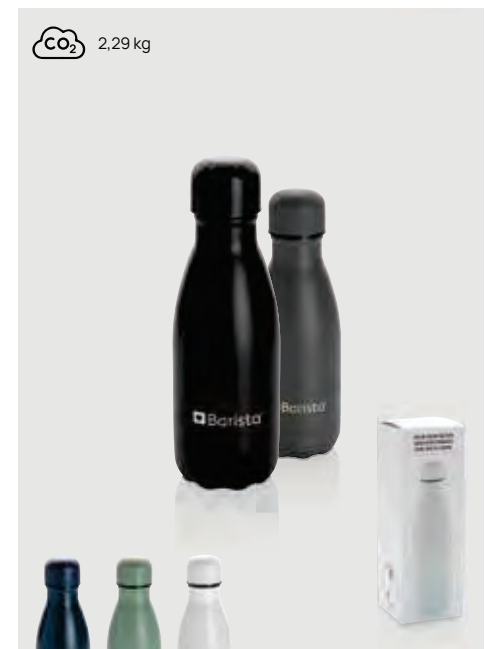

Solid colour vacuum stainless steel bottle 260ml

Stainless steel • Volume 0,26L. • Leak proof • Vacuum insulation • Keeps warm for 5 hours • Keep cool for 15 hours **Size** 20 x 6,7 x 20 x ø 6,7 cm **Max. printsize** 25 x 70mm **Printtechnique** Laser engraving