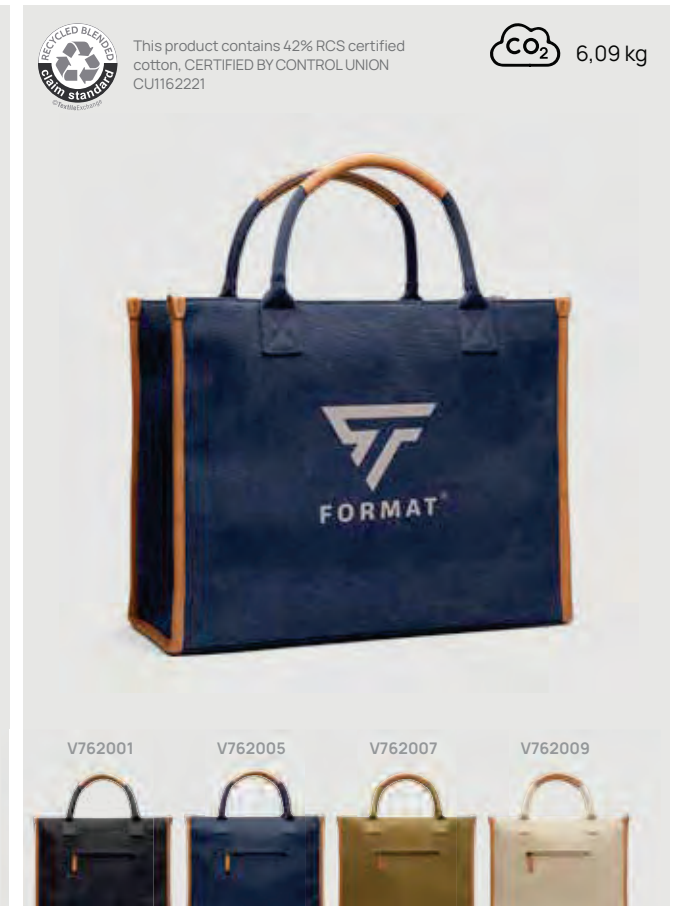

V7733

VINGA Bosler RCS recycled canvas note book

Recycled Canvas • A5 size • Hardcover • Lined pages • 80 pages • Cream paper • 80 g/m2 paper **Size** 21,5 x 14,5 x 1,5 cm **Max. printsize** 100 x 50mm **Printtechnique** Screen transfer