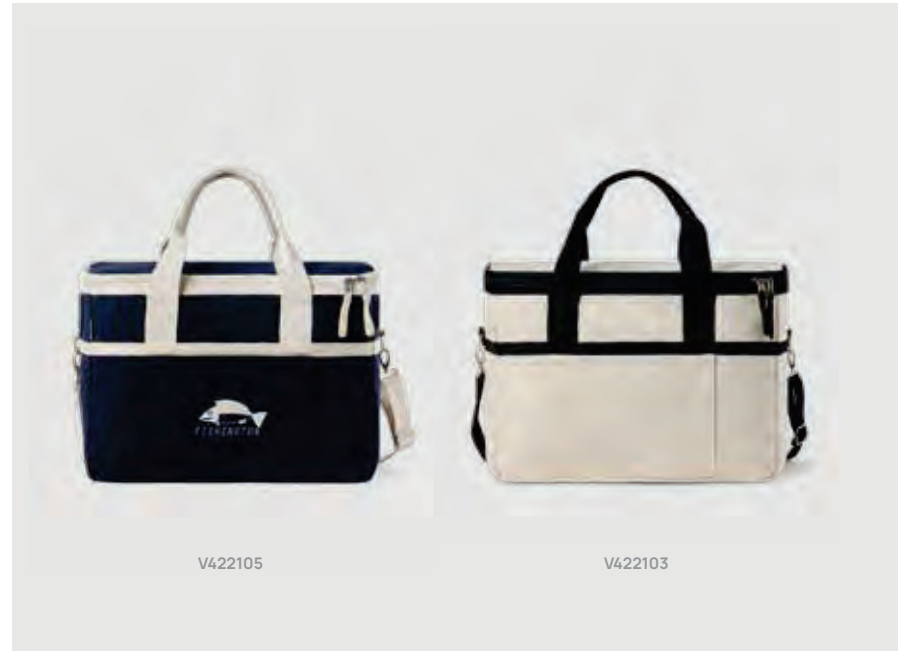

Vinga

V42210

new

VINGA Volonne AWARE™ recycled canvas cooler basket

Recycled cotton • Fabric weight 500 GSM • Volume 22L. Size 28 x 39 x 21 cm Max. printsize 100 x 100mm
Printtechnique Screen transfer

V422105

V422103