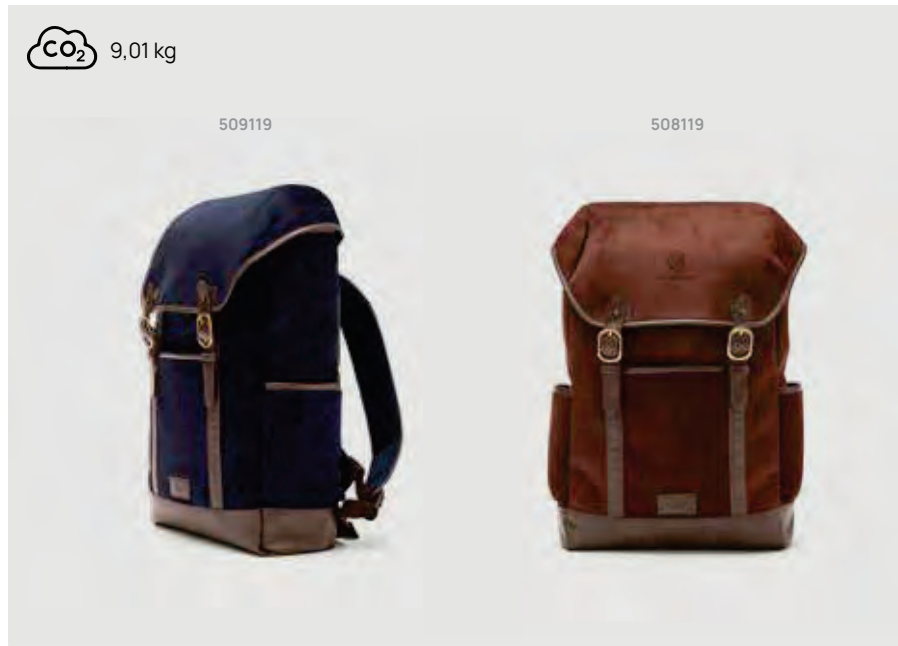

V50181

VINGA Hunton backpack

Polyester • Volume 15L. • Laptop/Tablet pocket size
17" **Size** 30,5 x 10 x 49 cm **Max.** **printsize** 50 x 150mm
Printtechnique Screen transfer

Vinga

V5280

VINGA Hunton computer brief