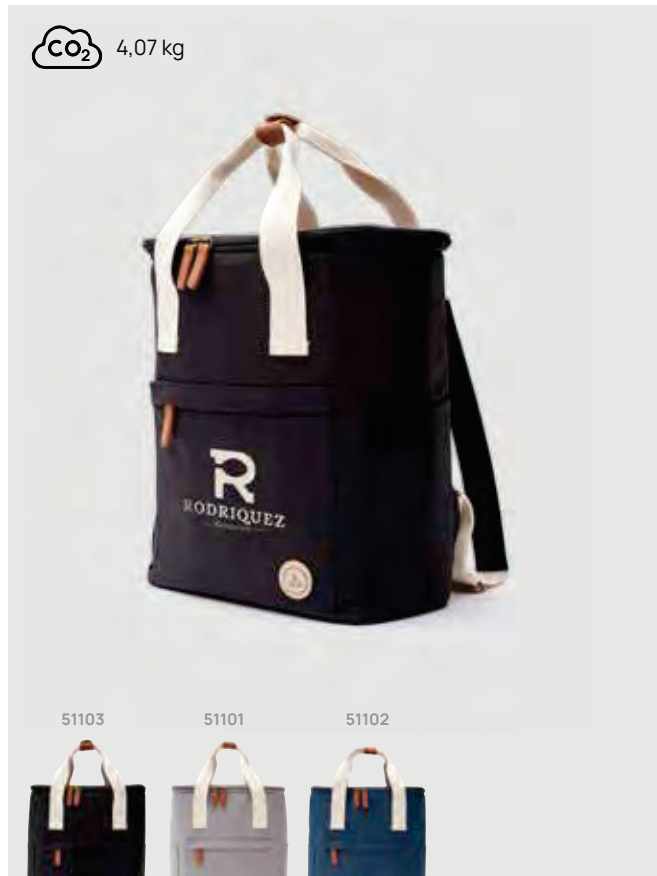

V5110

VINGA Sortino Trail cooler backpack

Recycled polyethylene terephthalate • Volume 19L. **Size** 30,5 x 15 x 36 cm **Max. printsize** 120 x 80mm **Printtechnique** Screen transfer