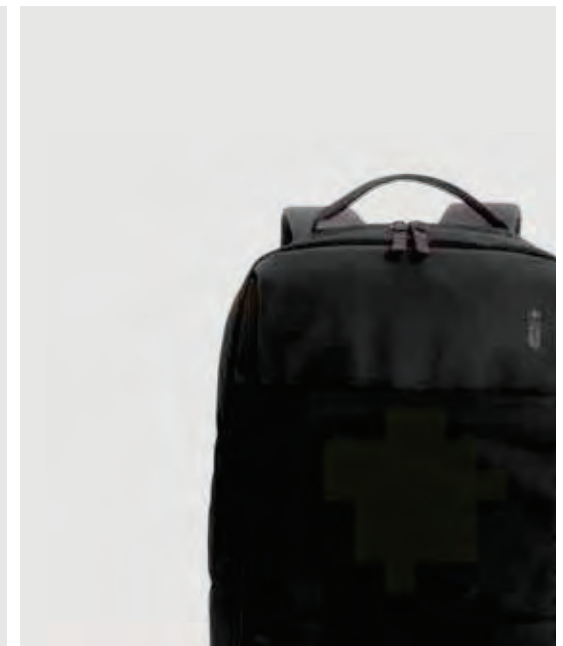

Swiss Peak AWARE™ RPET 15.6 inch day pack

Recycled polyethylene terephthalate • Volume 15,31L. •
Laptop/Tablet pocket size 15.6" • PVC free **Size** 30 x 14,5
x 43,5 cm **Max. printsize** 140 x 90mm **Print technique**
Screen transfer