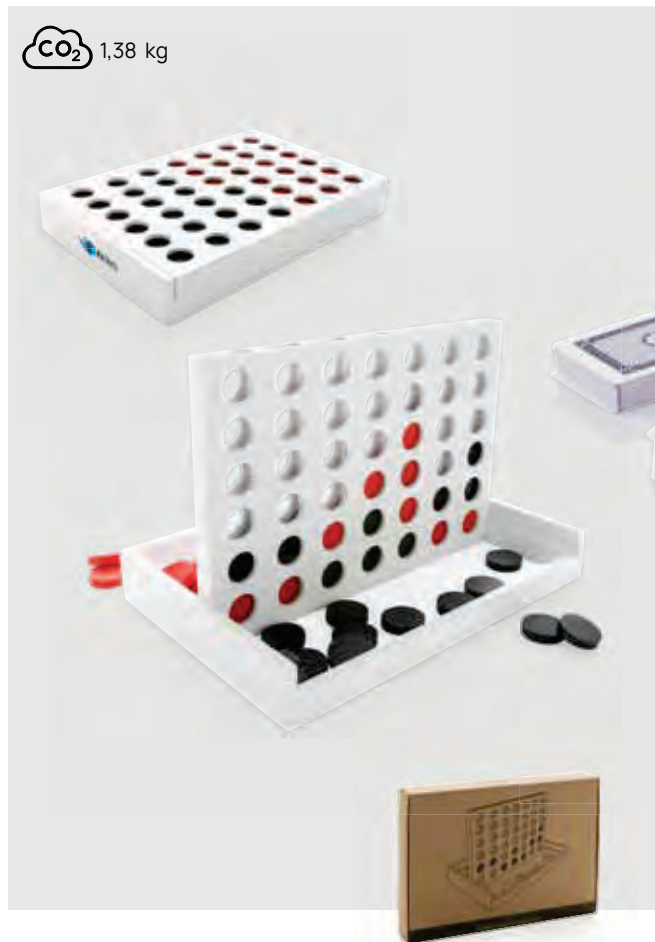

 1,87 kg

P940.129

FSC® wood **Size** 29,5 x 29,3 x 2,7 cm **Max. printsize** 100 x 10mm **Printtechnique** CO₂ engraving

P940.243

Connect four wooden game

Medium density fibreboard **Size** 24 x 17 x 16,5 cm **Max. printsize** 100 x 25mm **Printtechnique** CO₂ engraving