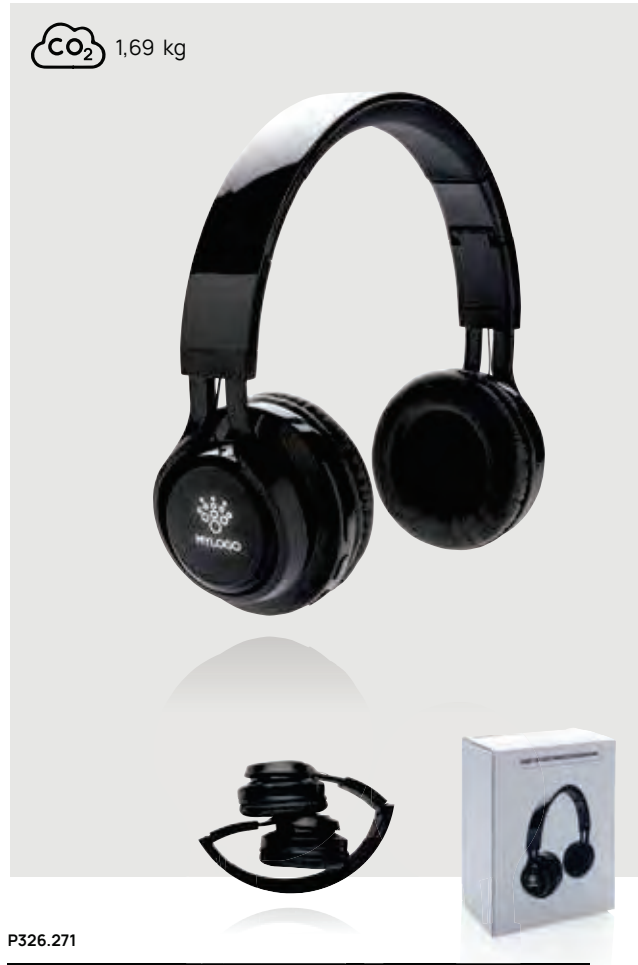

P326.542

Vogue Headphone

Acrylonitril Butadien Styrene (ABS) • Over ear • Charging time 2H • Playing time 6H • BT version 4 • Micro USB charging connector(s) • Mic • Pick up • Operating distance 10M • Foldable **Size** 20,3 x 18,3 x 7,2 cm **Max. printsize** 25 x 15mm **Printtechnique** Pad print