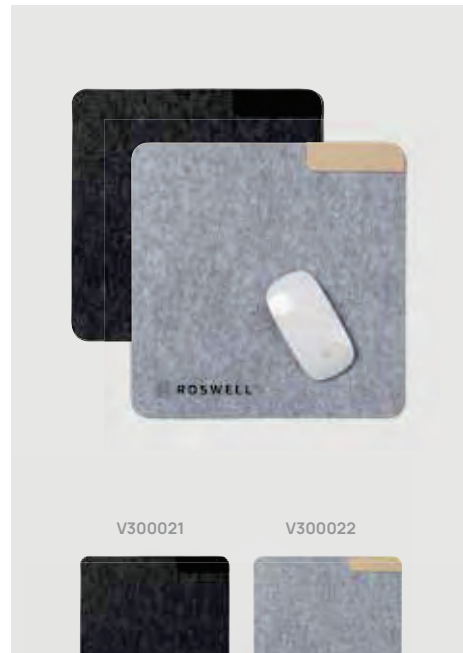

V300021

V300022

V78810

new

VINGA Aibon GRS recycled felt 14" laptop sleeve

Recycled felt • Laptop/Tablet pocket size 14" **Size** 25 x 1 x 35,5 cm **Max. printsize** 180 x 220mm **Printtechnique** Screen transfer