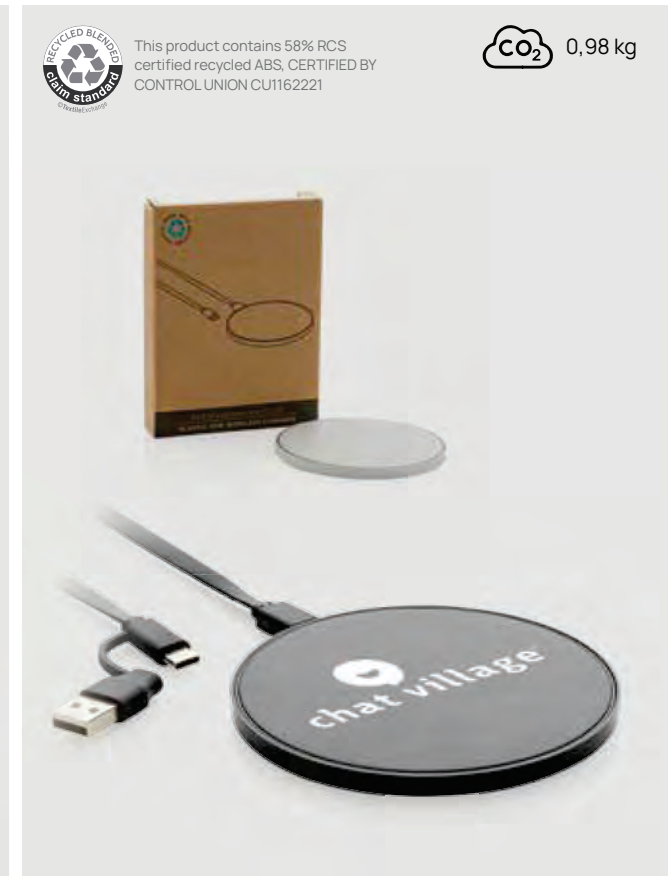

P308.66* *3

RCS standard recycled plastic 10W wireless charger

Recycled ABS • 10W charging power • Input(s) speed 9V/1.5A • 1 wireless charging coil(s) • Type-C charging connector(s) • 150 cm charging cable **Size** 0,7 x ø 10,1 cm **Max. printsize** 70 x 70mm **Printtechnique** Pad print