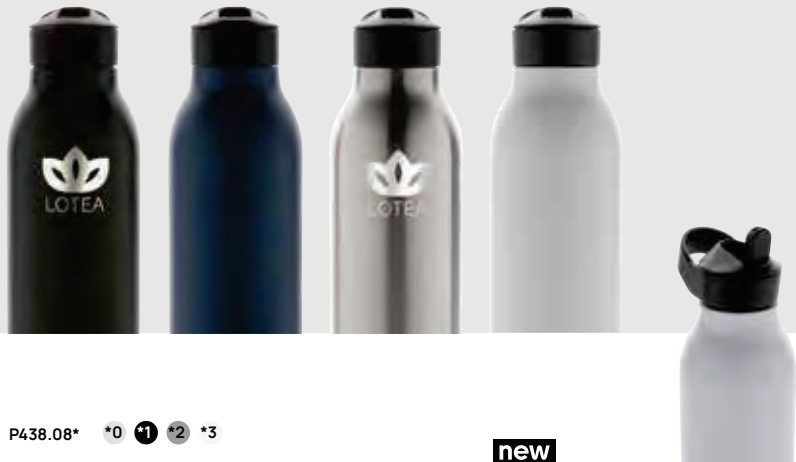

This product contains 86% RCS certified recycled Stainless steel, CERTIFIED BY CONTROL UNION CU1162221

CO₂ 1,35 kg

CO₂ 2,06 kg

AVIRA

Avira Ara RCS Re-steel fliptop water bottle 500ml

P438.08* *0 *1 *2 *3

new