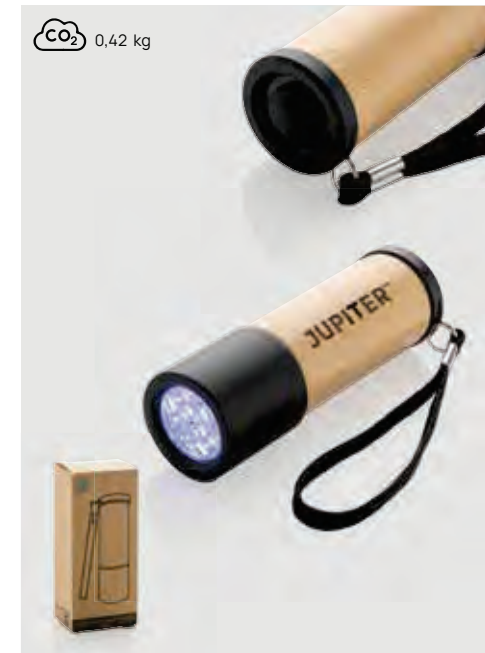

P513.771

Lucid 1W RCS certified recycled plastic & bamboo torch

Recycled ABS • LED • 90 lumens • Beam reach 50M. • Operating time 3H • Rechargeable • 500 mAh powerbank capacity **Size** 3,3 x 3,3 x 11,2 cm **Max. printsize** 55 x 10mm **Printtechnique** CO₂ engraving

This product contains 23% RCS certified recycled ABS, CERTIFIED BY CONTROL UNION CU1162221

P513.379

Bamboo and RCS certified recycled plastic torch

Recycled ABS • LED • 30 lumens • Beam reach 20M. • Operating time 24H **Size** 3,2 x 3,2 x 10 cm **Max. printsize** 50 x 10mm **Printtechnique** CO₂ engraving

This product contains 23% RCS certified recycled ABS, CERTIFIED BY CONTROL UNION CU1162221

P513.781

Lucid 3W RCS certified recycled plastic & bamboo torch

Recycled ABS • LED • 120 lumens • Beam reach 100M. • Operating time 5H • Rechargeable • 1200 mAh powerbank capacity **Size** 4,2 x 4,2 x 13,3 cm **Max. printsize** 70 x 15mm **Printtechnique** CO₂ engraving

This product contains 20% RCS certified recycled ABS, CERTIFIED BY CONTROL UNION CU1162221

P513.791

Lucid 5W RCS certified recycled plastic & bamboo torch

Recycled ABS • LED • 300 lumens • Beam reach 150M. • Operating time 6H • Rechargeable • 1800 mAh powerbank capacity **Size** 4,2 x 4,2 x 19,5 cm **Max. printsize** 100 x 15mm **Printtechnique** CO₂ engraving

This product contains 18% RCS certified recycled ABS, CERTIFIED BY CONTROL UNION CU1162221