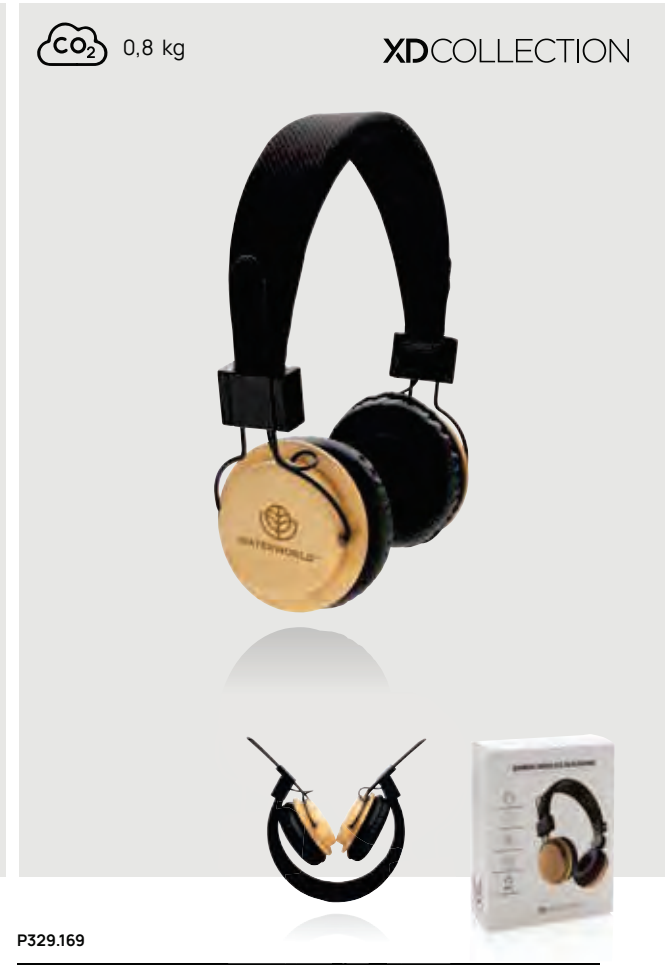

P329.169

Bamboo wireless headphone

Bamboo • Over ear • Charging time 2H • Playing time 4H • BT version 5 • Micro USB charging connector(s) • Mic • Pick up • Operating distance 10M • Foldable **Size** 17 x 7 x 18 cm **Max. printsize** 40 x 40mm **Printtechnique** CO₂ engraving