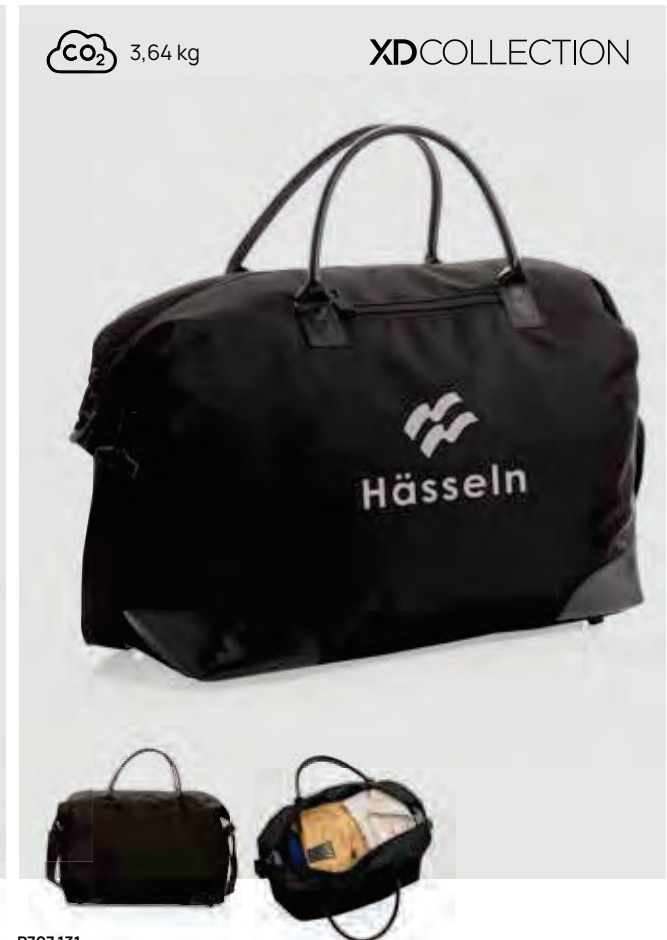

CO₂ 3,64 kg

XDCOLLECTION

P707.131

Impact Aware™ RPET 1200D Weekend bag

Recycled polyethylene terephthalate • Volume 34L. **Size** 46 x 42,5 x 20 cm **Max. printsize** 250 x 150mm **Print technique** Screen transfer