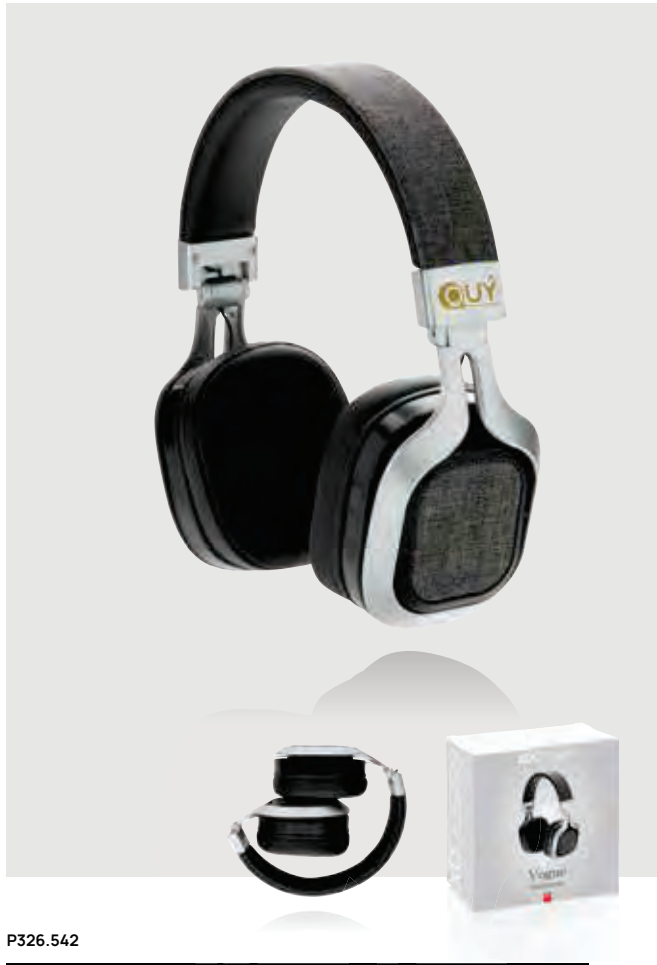

P326.542

Vogue Headphone

Acrylonitril Butadien Styrene (ABS) • Over ear • Charging time 2H • Playing time 6H • BT version 4 • Micro USB charging connector(s) • Mic • Pick up • Operating distance 10M • Foldable **Size** 20,3 x 18,3 x 7,2 cm **Max. printsize** 25 x 15mm **Printtechnique** Pad print