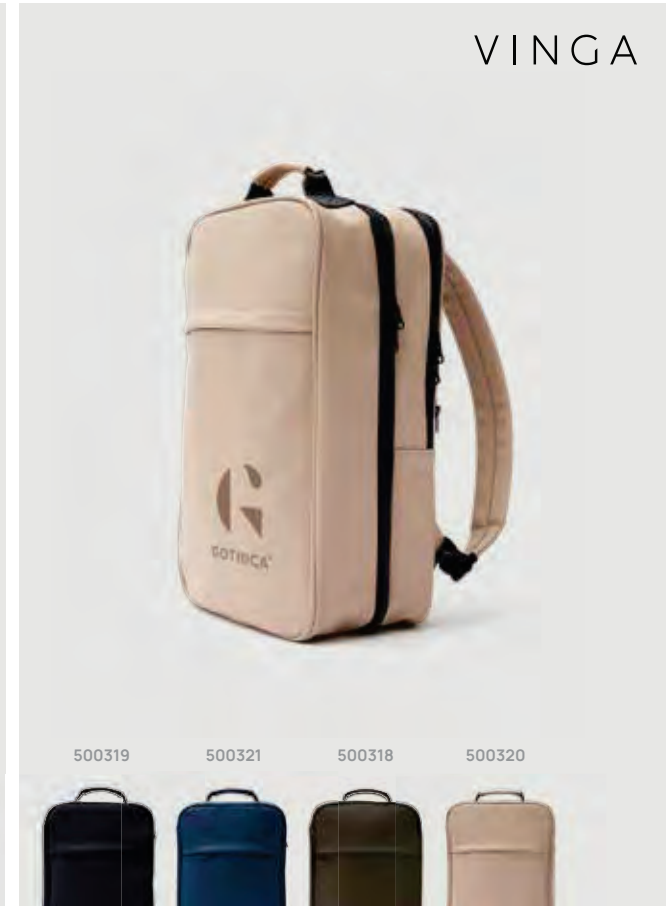

500319 500321 500318 500320