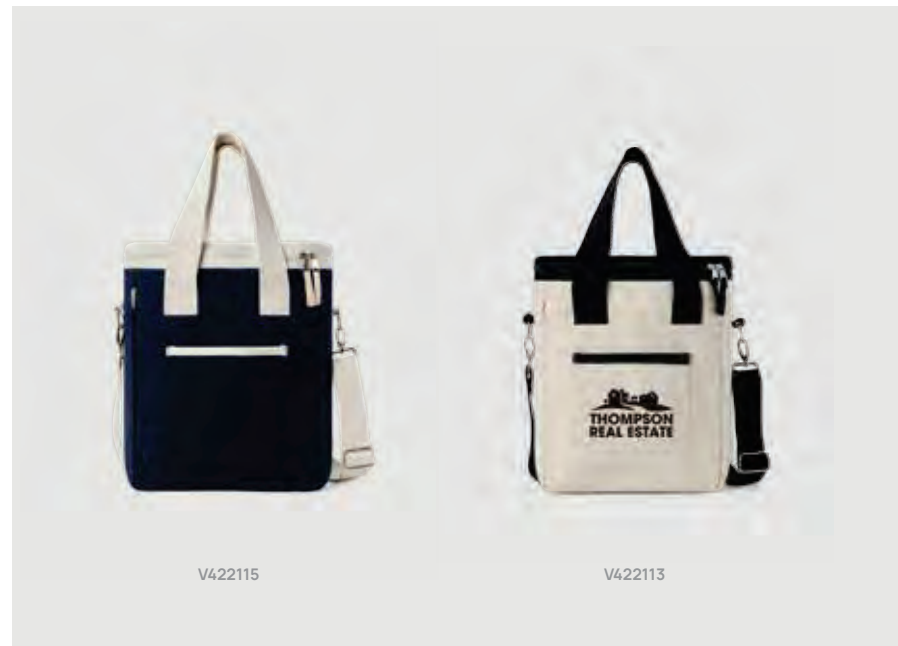

VINGA Volonne AWARE™ recycled canvas cooler tote bag

Recycled cotton • Fabric weight 500 GSM • Volume 10L. Size 34 x 25 x 12 cm Max. printsize 100 x 100mm
Printtechnique Screen transfer

V422115

V422113