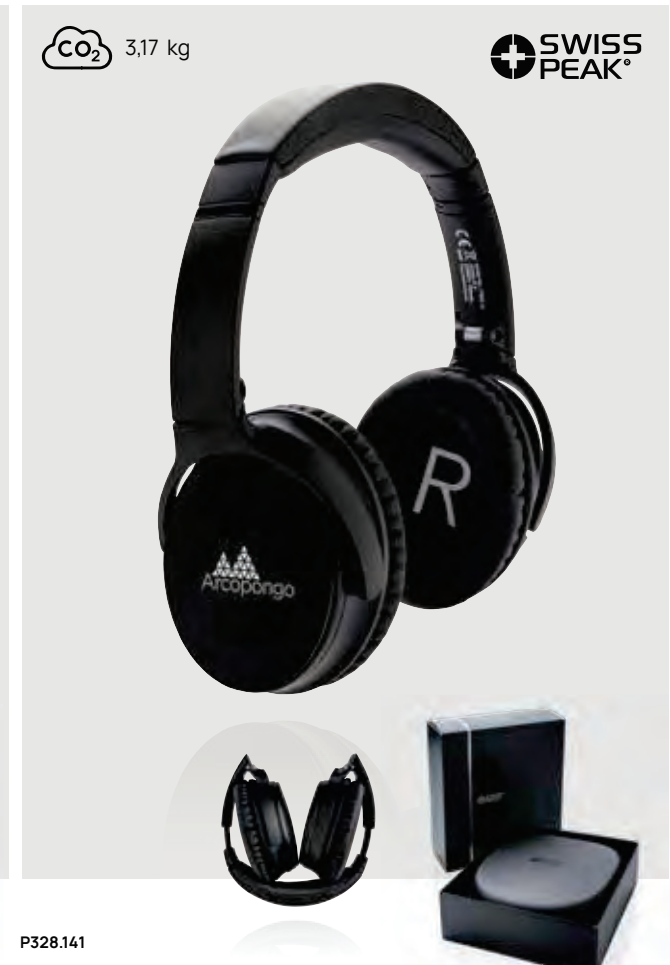

P328.141

Swiss Peak ANC headphone

Acrylonitril Butadien Styrene (ABS) • Over ear • Charging time 2H • Playing time 14H • BT version 4.2 • Micro USB charging connector(s) • Mic • Pick up • Operating distance 10M • Pouch • Foldable • ANC up to -23dB **Size** 19,4 x 17,7 x 8,7 cm **Max. printsize** 30 x 50mm **Printtechnique** Pad print