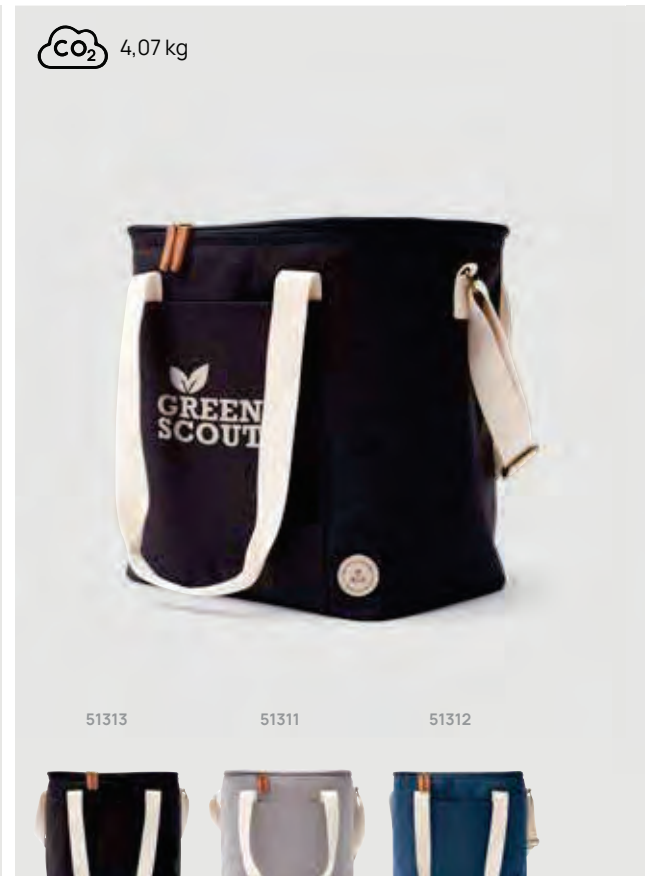

V5131

VINGA Sortino Cooler grande

Recycled polyethylene terephthalate • Volume 32L. **Size** 35 x 26 x 36 cm **Max. printsize** 150 x 150mm **Printtechnique** Screen transfer