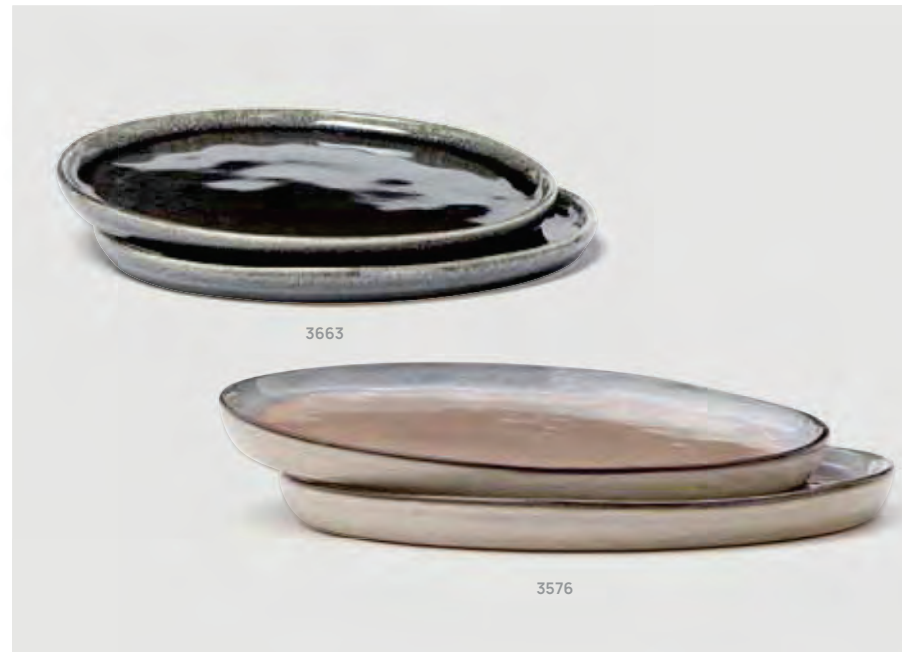

Vinga

V366

new

VINGA Nomimono plate 26,5 cm, 2 pcs set

Stoneware Size 26,5 x 26,5 x 1,5 cm Printtechnique Sleeve