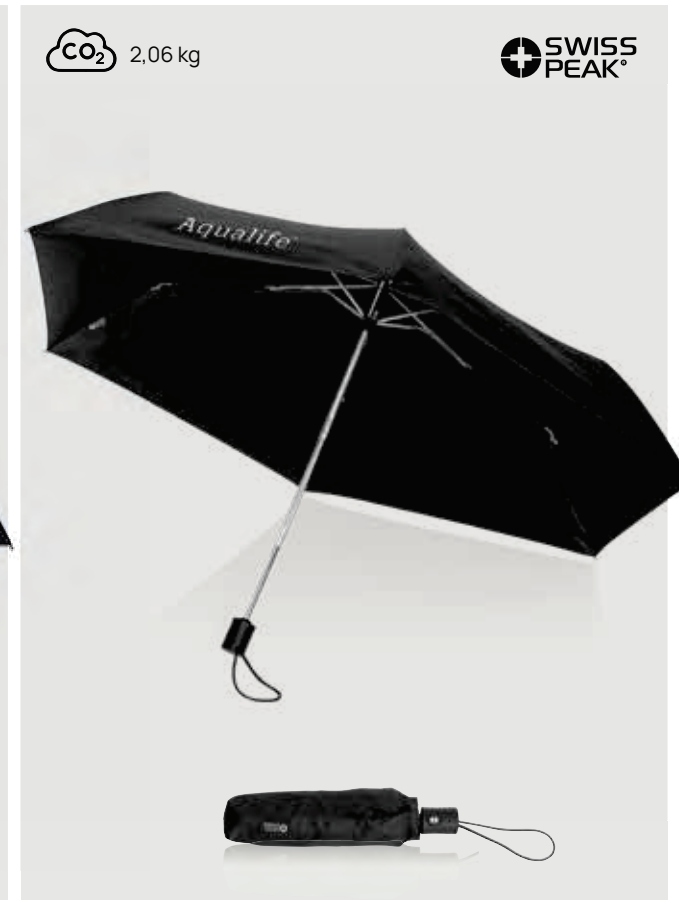

P850.321

SP Aware™ RPET Ultra-light full auto 20.5”umbrella

Recycled polyethylene terephthalate • Automatic Open/Close • Diameter 95cm **Size** 53 x ø 96 cm **Max. printsize** 200 x 120mm **Print technique** Screen transfer