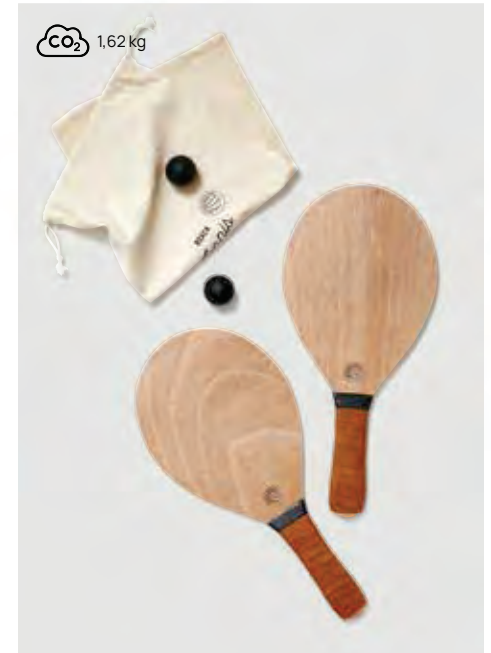

Vinga Colos beach tennis game

Wood Size 44 x 20 x 0,8 cm Max. printsize 150 x 100mm
Printtechnique Screen transfer