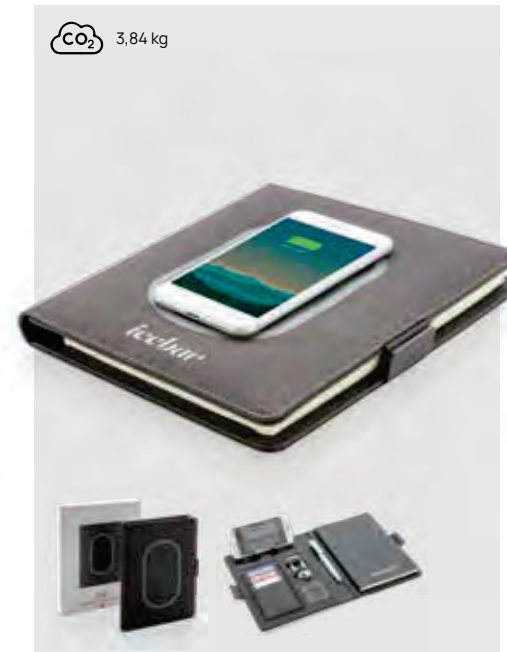

Air 5W wireless charging notebook cover A5

Polyester • A5 size • Hardcover • Lined pages • 128 pages • Cream paper • 80 g/m2 paper **Size** 22,9 x 17,4 x 2,4 cm **Max. printsize** 90 x 15mm **Printtechnique** Screen transfer