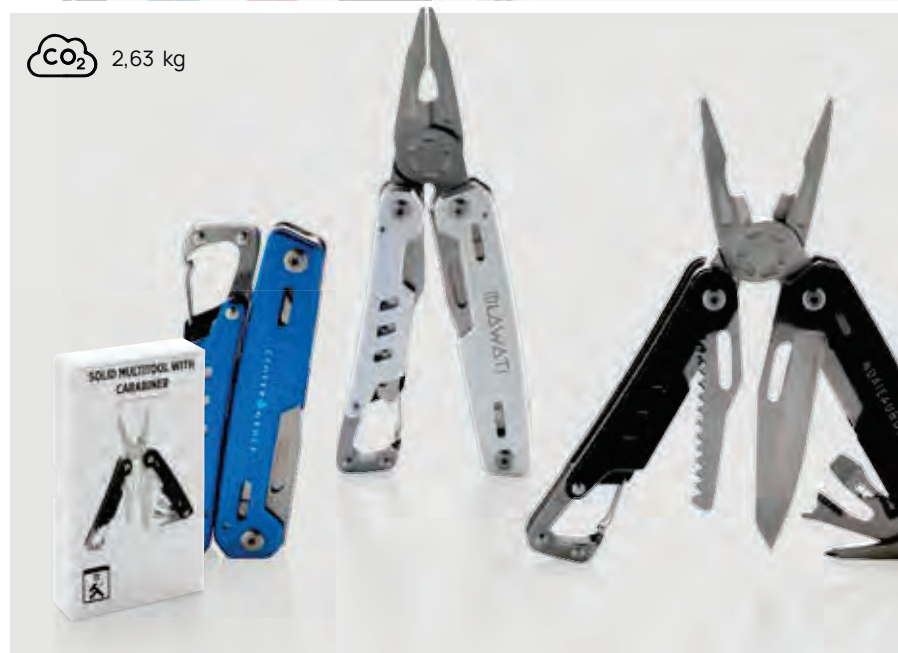

Solid multitool with carabiner

Aluminium Size 10,5 x 4,1 x 2,2cm Max. printsize 8 x 40mm Printtechnique Laser engraving