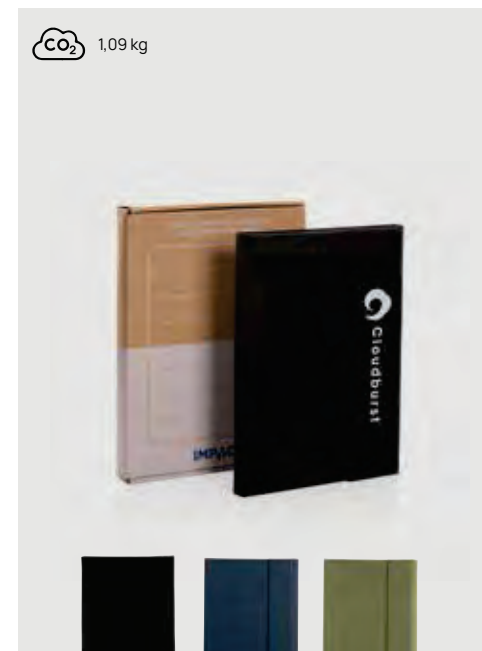

P774.38* **11** **5** **7**

Impact Aware™ A5 notebook with magnetic closure

Recycled polyethylene terephthalate • A5 size • Softcover • Lined pages • 128 pages • Cream paper • 80 g/m2 paper **Size** 23 x 17 x 2,5 cm **Max. printsize** 80 x 15mm **Printtechnique** Screen transfer