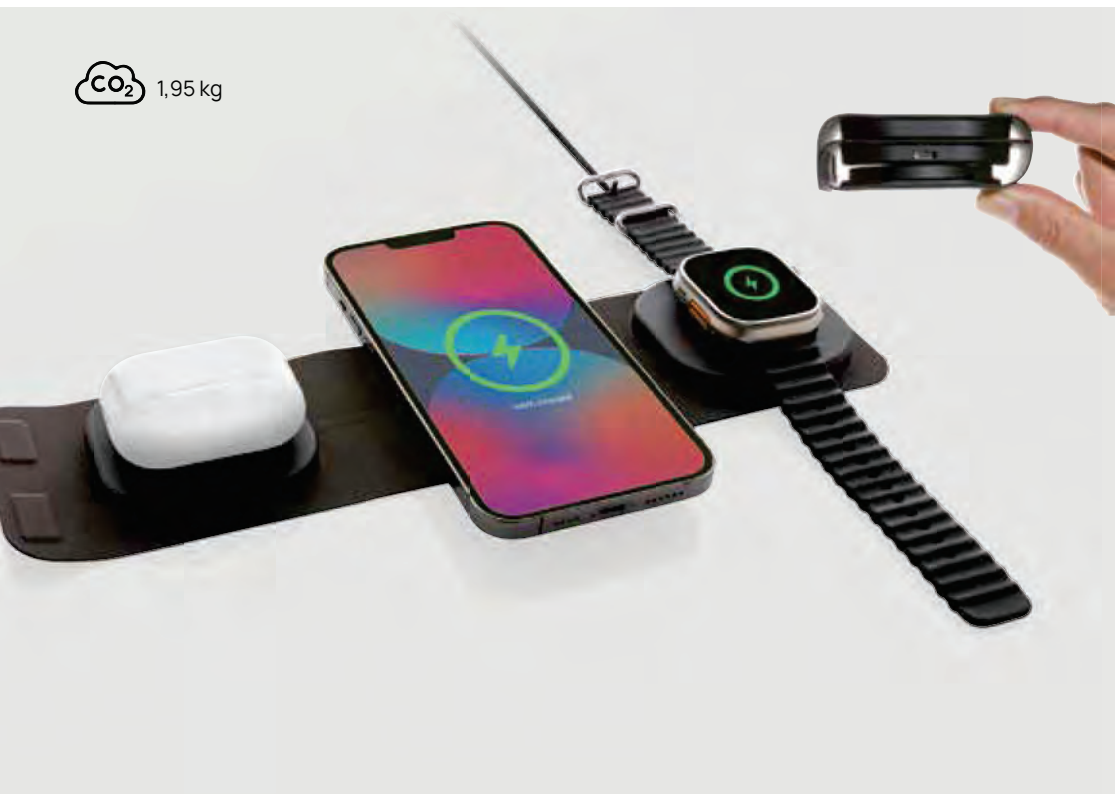

Swiss Peak RCS rplastic 3-in-1 wireless 15W travel charger

CO₂ 1.95 kg

P308.531

Recycled ABS • 15W charging power • Input(s) speed 9V/3A • 3 wireless charging coil(s) • Type-C charging connector(s) • 30 cm charging cable Size 8 x 8,5 x 2,8 cm Max. printsize 35 x 35mm Printtechnique Pad print

This product contains 38% RCS certified recycled ABS, CERTIFIED BY CONTROL UNION CU1162221