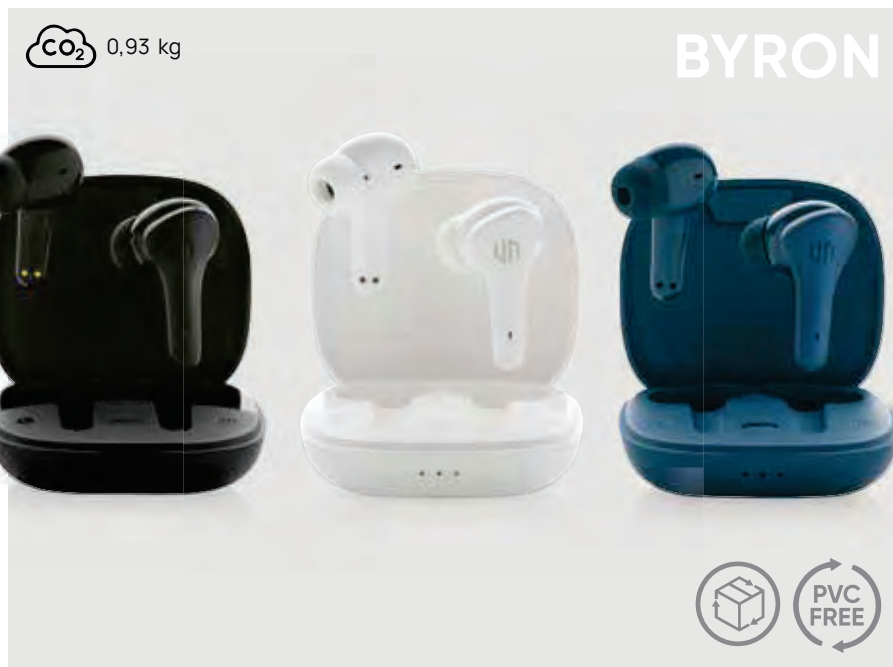

Urban Vitamin Byron ENC earbuds

Acrylonitril Butadien Styrene (ABS) • Charging time 2H • Playing time 5H • BT version 5.1 • Type-C charging connector(s) • Mic • Pick up • Touch function • Operating distance 10M • ANC up to -25dB • Earbuds batteries capacity 40mAh • Including spare ear tips • Waterproof level IPX 4 **Size** 6 x 5,3 x 2,6 cm **Max. printsize** 35 x 25mm **Printtechnique** Pad print