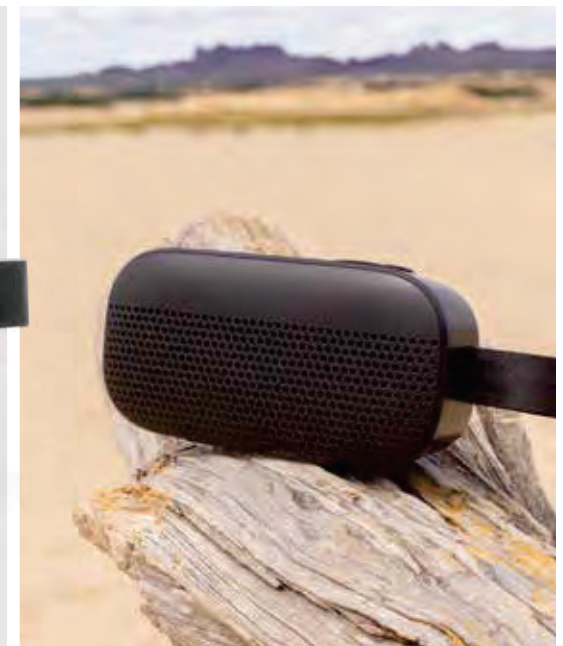

RCS recycled plastic Soundbox 5W speaker

Recycled ABS • 5W • BT version 5.3 • Charging time 3H
• Playing time 6H • Micro USB charging connector(s) • Mic
• Pick up • Operating distance 10M • Carry handle
• Waterproof level IPX 5 **Size** 15,8 x 7,4 x 4,1 cm **Max. printsize** 70 x 10mm **Printtechnique** Pad print

This product contains 36% RCS certified recycled ABS, CERTIFIED BY CONTROL UNION CU1162221

CO₂ 2,63 kg