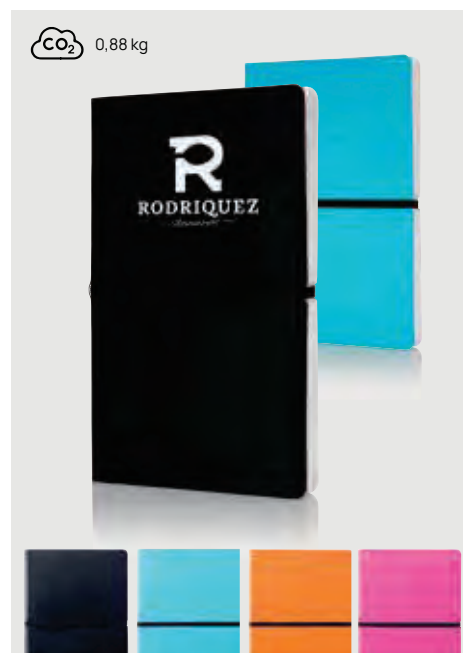

Deluxe softcover A5 notebook

Paper • A5 size • Softcover • Lined pages • 192 pages • White paper • 80 g/m2 paper **Size** 21,4 x 14,5 x 1,3 cm **Max. printsize** 80 x 40mm **Printtechnique** Pad print