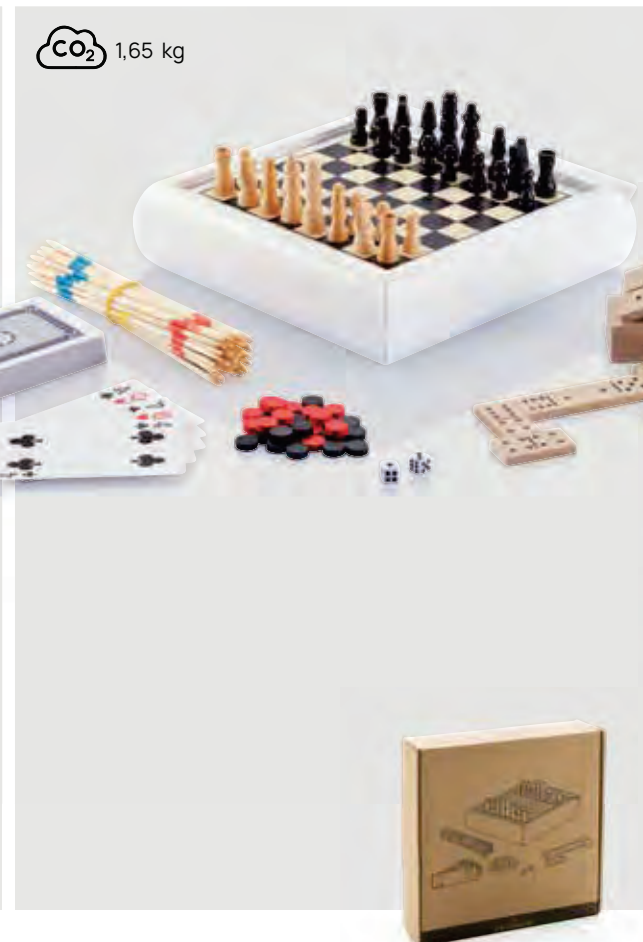

 1,87 kg

P940.129

FSC® wood **Size** 29,5 x 29,3 x 2,7 cm **Max. printsize** 100 x 10mm **Printtechnique** CO₂ engraving

P940.243

Connect four wooden game

Medium density fibreboard **Size** 24 x 17 x 16,5 cm **Max. printsize** 100 x 25mm **Printtechnique** CO₂ engraving