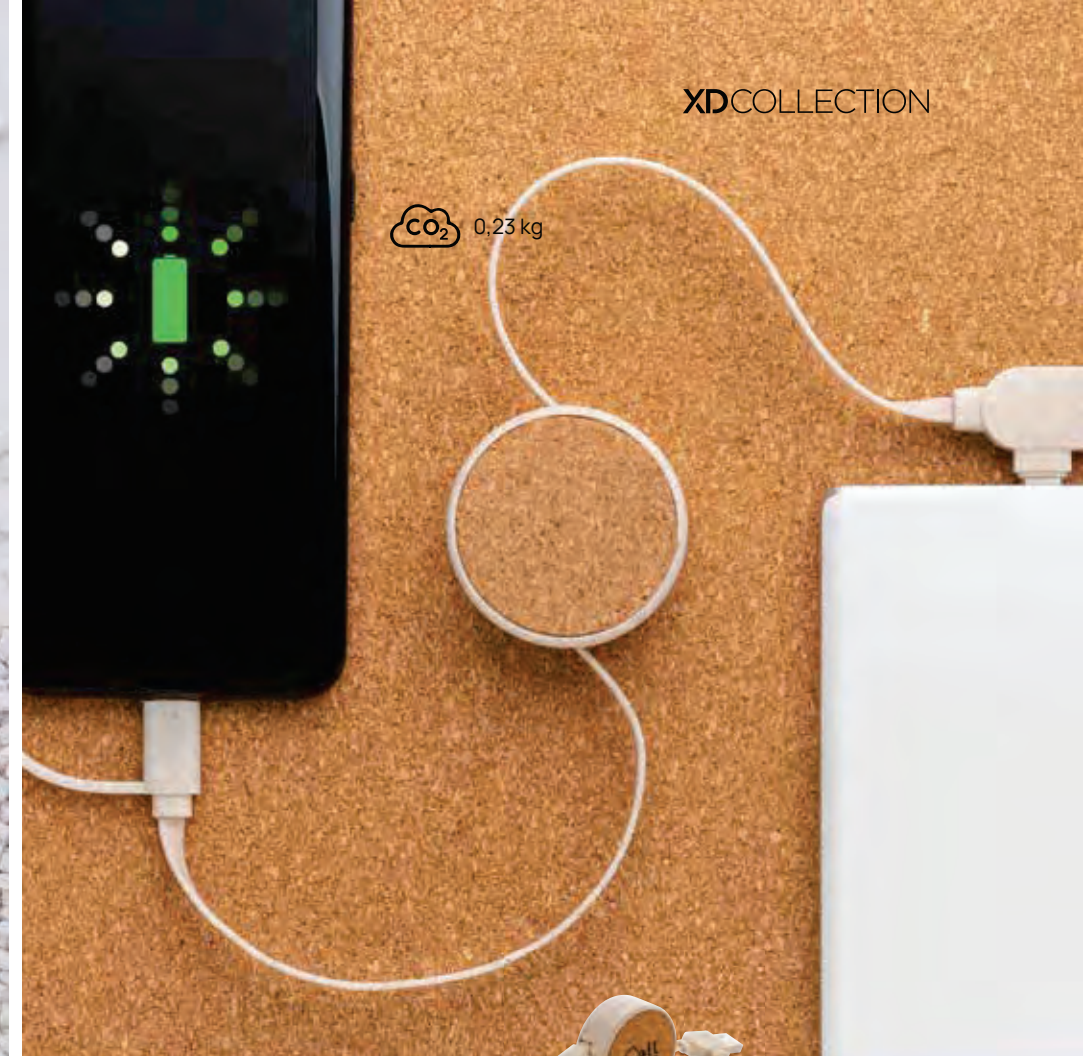

This product contains 63% RCS certified recycled TPE, CERTIFIED BY CONTROL UNION CU1162221

XDCOLLECTION

CO₂ 0,23 kg

P302.369

Cork and Wheat 6-in-1 retractable cable

Cork • Max current 5V/2A - 9V/2A • Supports Carplay & Android Auto • Lightning Output • Micro USB output • 100 cm charging cable • Type-C & USB-A charging connector(s) • Fast charge • Sync function Size 14 x 5 x 2 cm Max. printsize 35 x 35mm Printtechnique CO₂ engraving