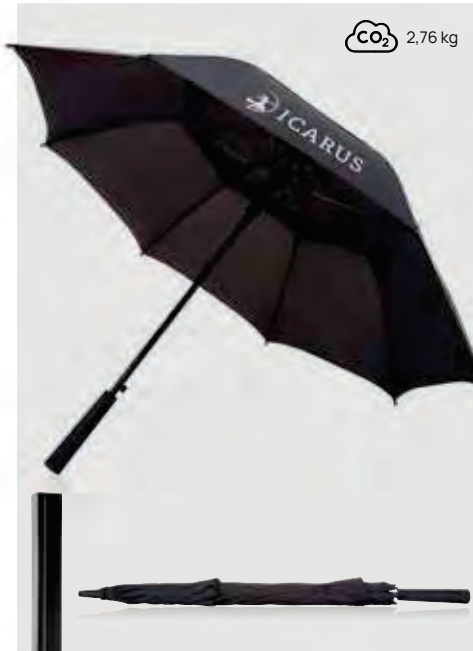

P850.471

Swiss peak AWARE™ Tornado 23" storm umbrella

Recycled polyethylene terephthalate • Open automatically, close manually • Stormproof • Diameter 102cm **Size** 81 x ø 103 cm **Max. printsize** 200 x 130mm **Print technique** Screen transfer