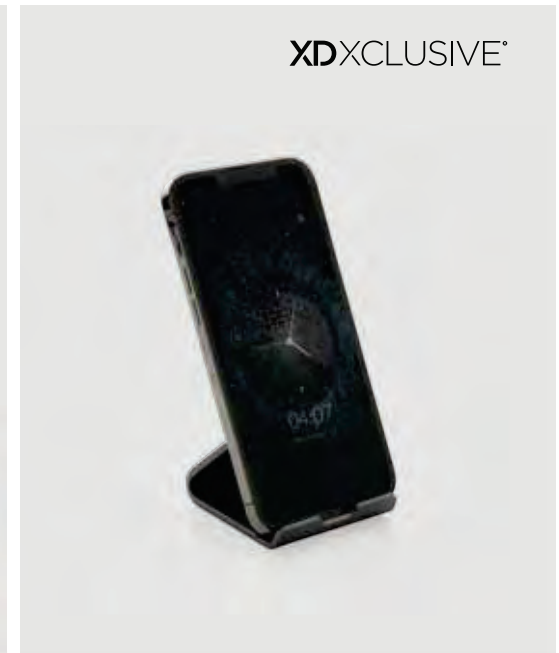

P301.662

Terra RCS recycled aluminium tablet & phone stand

Recycled Aluminium **Size** 7,7 x 6,7 x 6,7 cm **Max. printsize** 45 x 8mm **Printtechnique** Laser engraving

This product contains 100% RCS certified recycled aluminium, CERTIFIED BY CONTROL UNION CU1162221