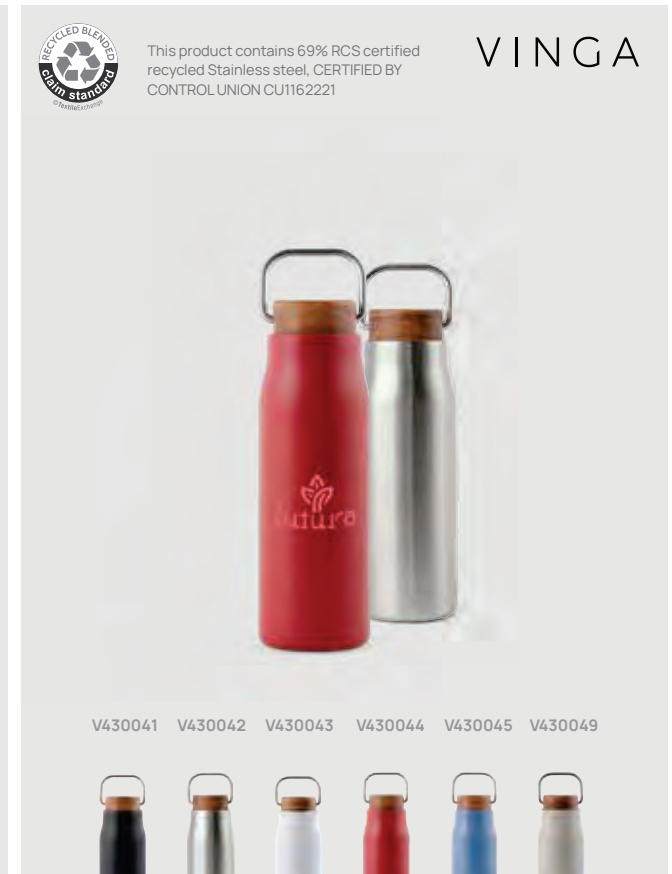

V43004

new

VINGA Ciro RCS recycled vacuum bottle 300ml

Recycled Stainless steel • Volume 0,3L. • Spillproof • Vacuum insulation • Keeps warm for 5 hours • Keep cool for 15 hours • Carry handle **Size** 18,6 x ø 6 cm **Printtechnique** On request