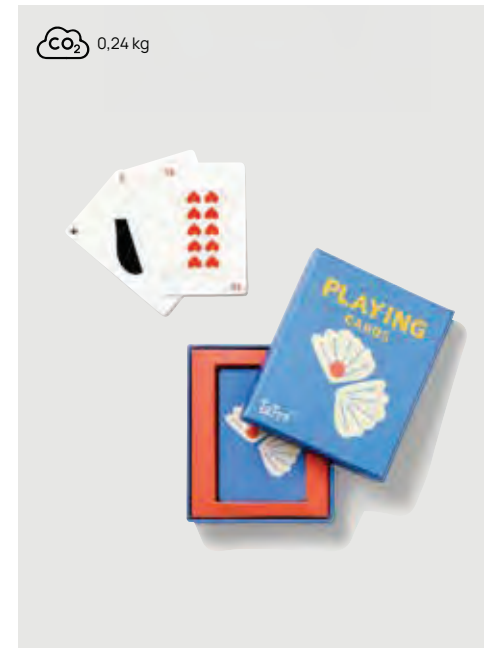

9152

VINGA Bratzy Coffee Table Game

Acrylonitril Butadien Styrene (ABS) **Size** 12 x 16,5 x 3 cm
Max. printsize 60 x 30mm **Printtechnique** Pad print

CO₂ 0,42 kg

9154

VINGA The Yacht Coffee Table Game

Acrylonitril Butadien Styrene (ABS) **Size** 12 x 16,5 x 3 cm
Max. printsize 60 x 30mm **Printtechnique** Pad print

CO₂ 0,42 kg

91500

VINGA Chess coffee table game

Paper **Size** 25 x 25 x 3 cm **Max. printsize** 30 x 30mm
Printtechnique Pad print

CO₂ 1 kg

9155

VINGA Playing cards coffee table edt.

Paper **Size** 5,7 x 1,6 x 8,7 cm **Max. printsize** 30 x 30mm
Printtechnique Pad print

CO₂ 0,24 kg