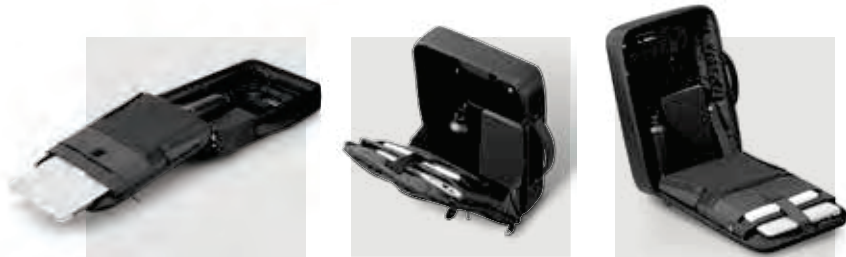

Bobby Bizz 2.0

P705.92* ⁺¹ ⁺² ⁺⁵

new

Recycled polyethylene terephthalate • Volume 10,5L.
• Laptop/Tablet pocket size 16" • PVC free **Size** 29 x 10
x 43 cm **Max. printsize** 160 x 180mm **Print technique**
Screen transfer