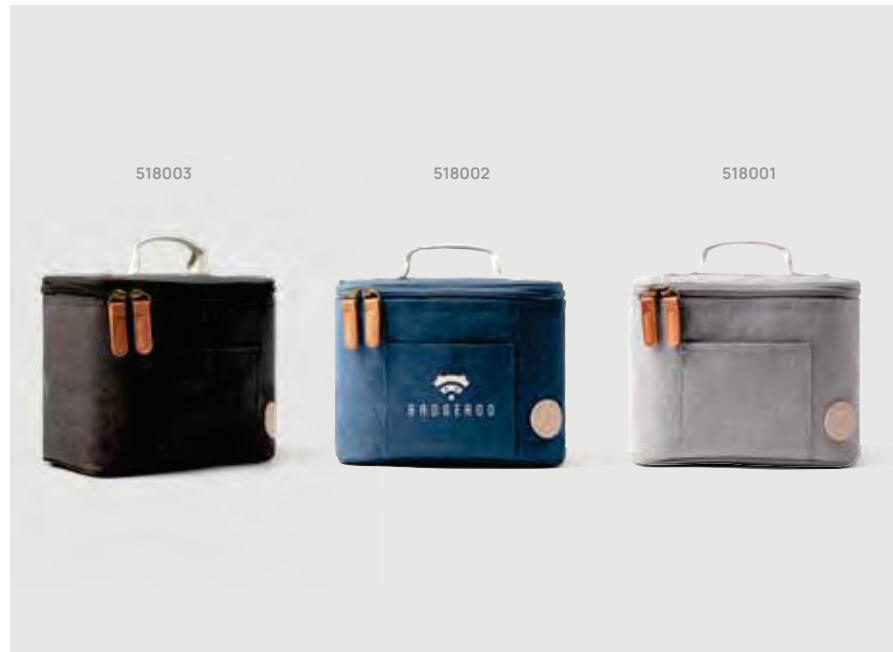

V5180

VINGA Sortino Bike bag

Recycled polyethylene terephthalate • Volume 4,5L. Size 21 x 17 x 12 cm Max. printsize 60 x 80mm Printtechnique Screen transfer