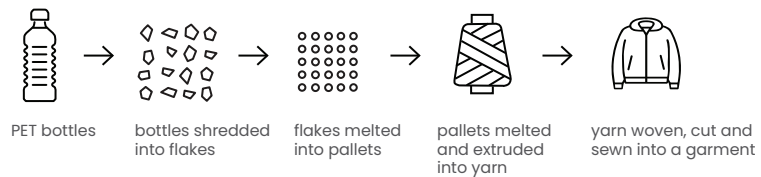

Our recycled polyester collection SS24

- Low impact and fully traceable garments
- 4 seasons outdoor collection
- Sophisticated fit for comfortable wear
- Details enabling better decoration

Recycled polyester process: