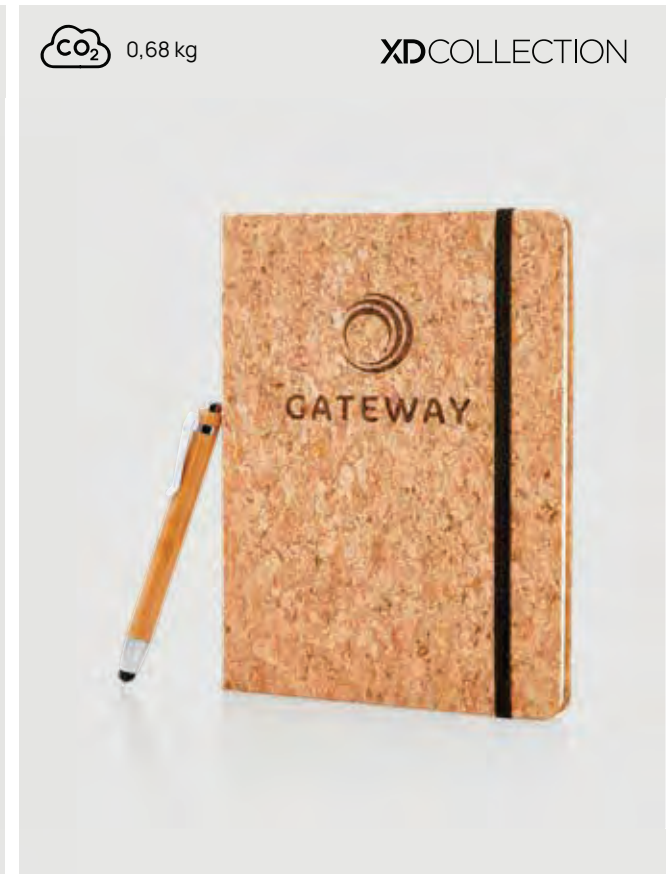

A5 Bamboo notebook & pen set

Bamboo • A5 size • Hardcover • Lined pages • 180 pages • White paper • 70 g/m² paper **Size** 18,8 x 13 x 1,5 cm **Max. printsize** 100 x 100mm
Printtechnique CO₂ engraving

CO₂ 0,68 kg

XDCOLLECTION