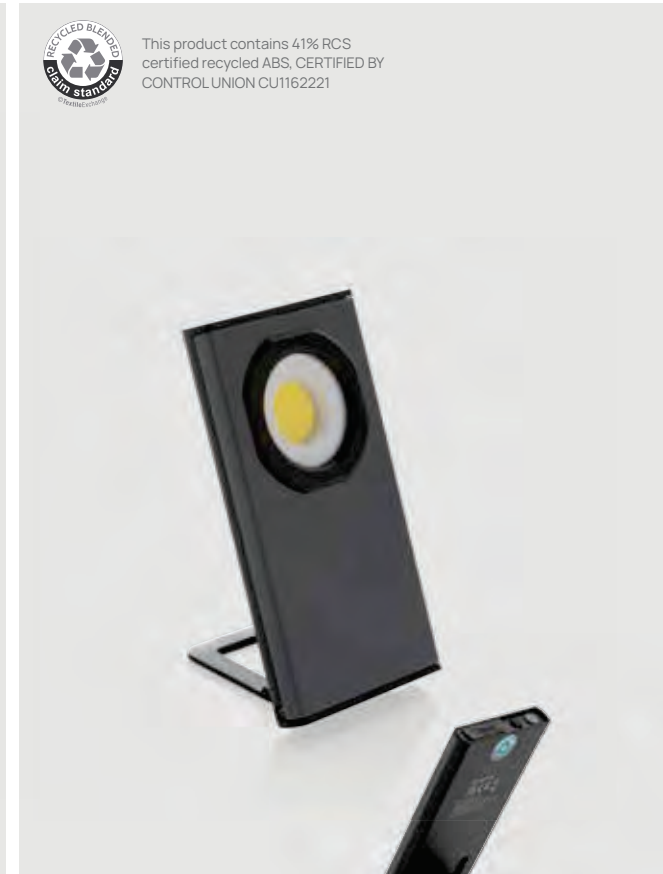

This product contains 41% RCS certified recycled ABS, CERTIFIED BY CONTROL UNION CU1162221

P513.242

new

Gear X RCS recycled plastic USB pocket work light 260 lumen

Recycled ABS • COB LED • 260 lumens • Beam reach 2M. • Operating time 3H • Rechargeable **Size** 10,6 x 5,5 x 1,4 cm **Max. printsize** 30 x 30mm **Printtechnique** Pad print