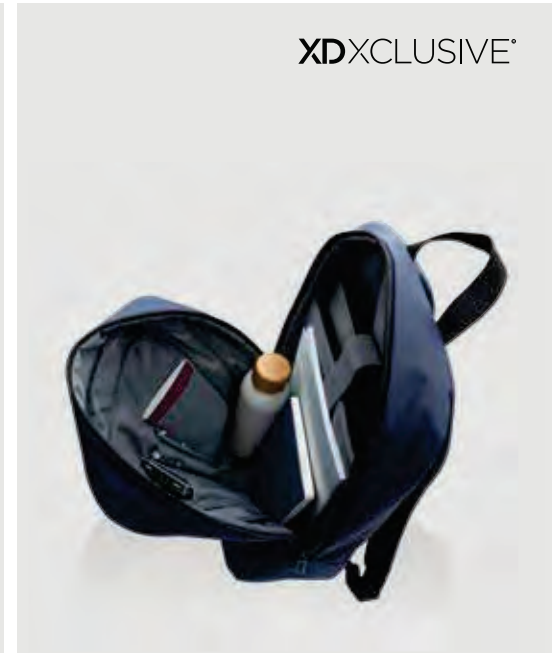

P763.30* **1** **2** **5**

new

Armond AWARE™ RPET 15.6 inch standard laptop backpack

Recycled polyethylene terephthalate • Volume 17L. • Laptop/Tablet pocket size 15.6" • PVC free **Size** 31 x 13 x 44 cm **Max. printsize** 120 x 60mm **Print technique** Screen transfer