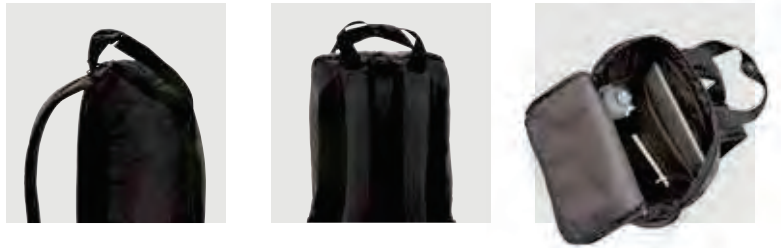

Sienna AWARE™ RPET everyday 14 inch laptop backpack