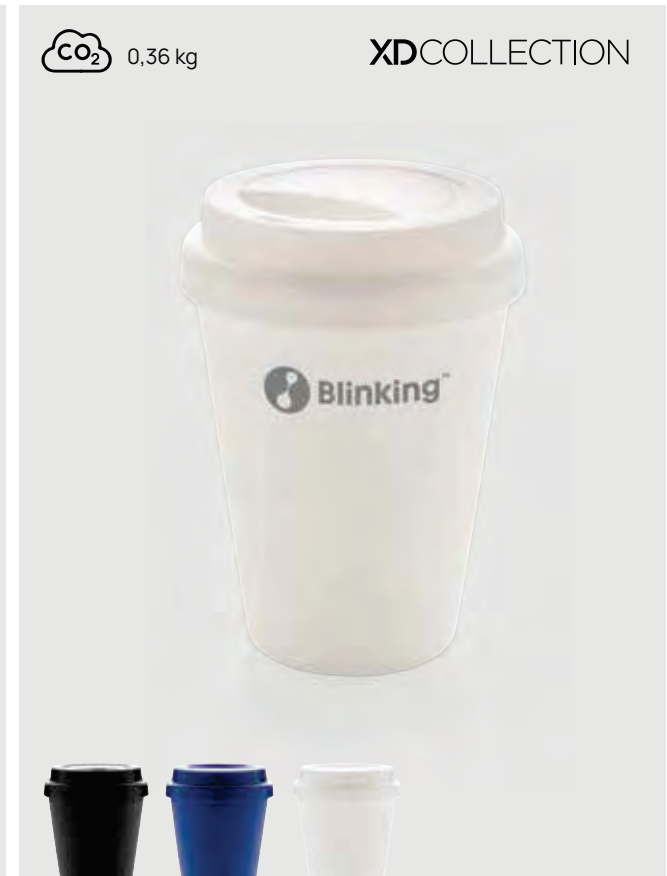

P432.69* ^{*1} ^{*3} ^{*5}

Reusable double wall coffee cup 300ml

Polypropylene • Volume 0,3L. • Spillproof • Plastic insulation • Keeps warm for 2 hours • Keep cool for 4 hours **Size** 12,8 x ø 9,2 cm **Max. printsize** 231,5 x 95mm **Printtechnique** Digital print round