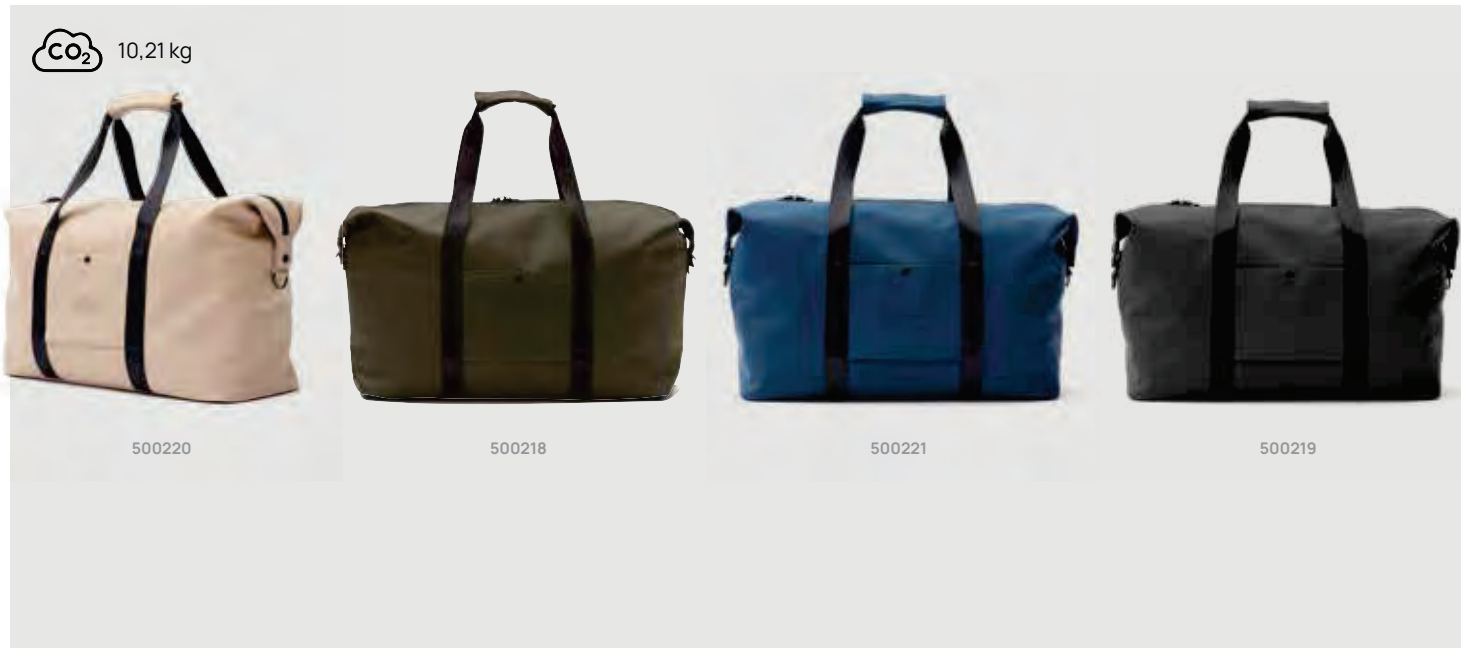

VINGA Baltimore Weekendbag

Polyester • Volume 40,4L. **Size** 55,5 x 22 x 43 cm **Max.**
printsize 100 x 100mm **Printtechnique** Screen transfer