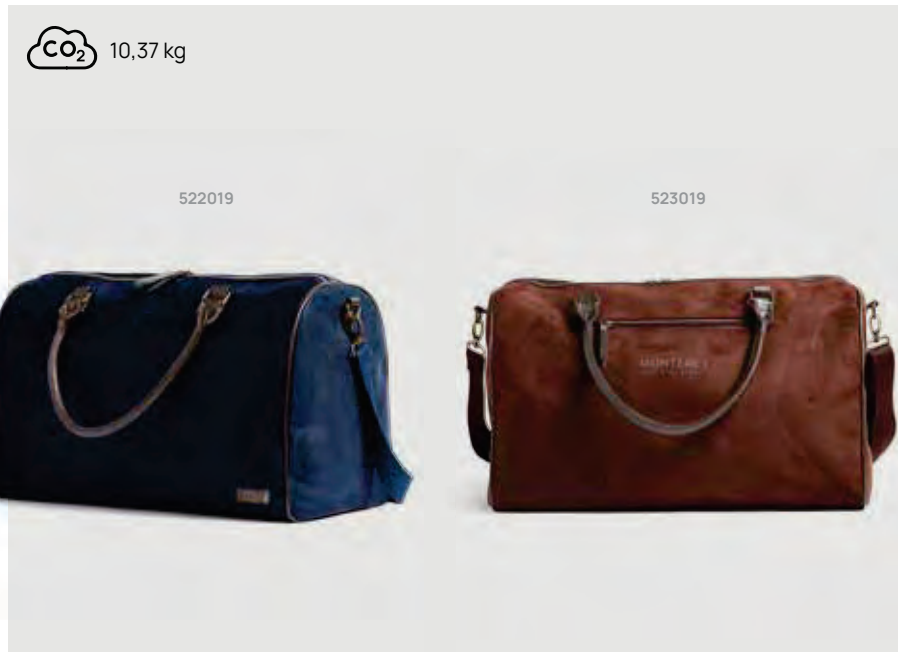

V50181

VINGA Hunton backpack

Polyester • Volume 15L. • Laptop/Tablet pocket size
17" **Size** 30,5 x 10 x 49 cm **Max.** **printsize** 50 x 150mm
Printtechnique Screen transfer

Vinga

V5280

VINGA Hunton computer brief