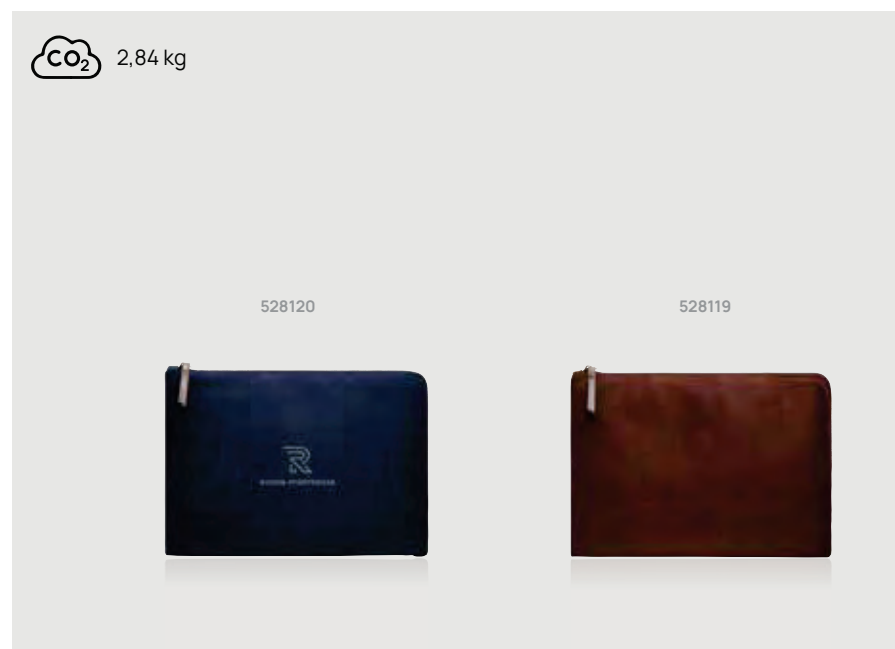

VINGA Hunton laptop case

Polyester • Volume 2L. • Laptop/Tablet pocket size
16" **Size** 26 x 38 x 0,5 cm **Max. printsize** 200 x 150mm
Printtechnique Screen transfer