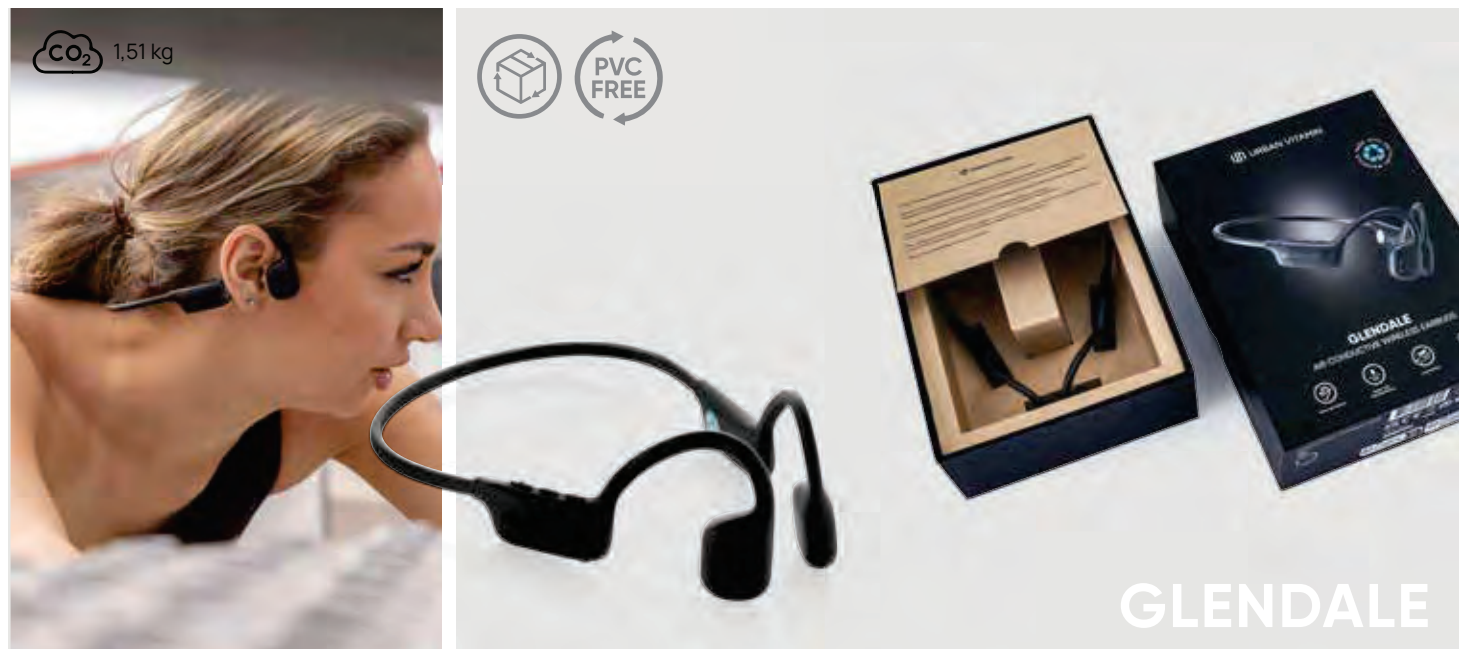

CO₂ 1,51 kg

GLENDALE