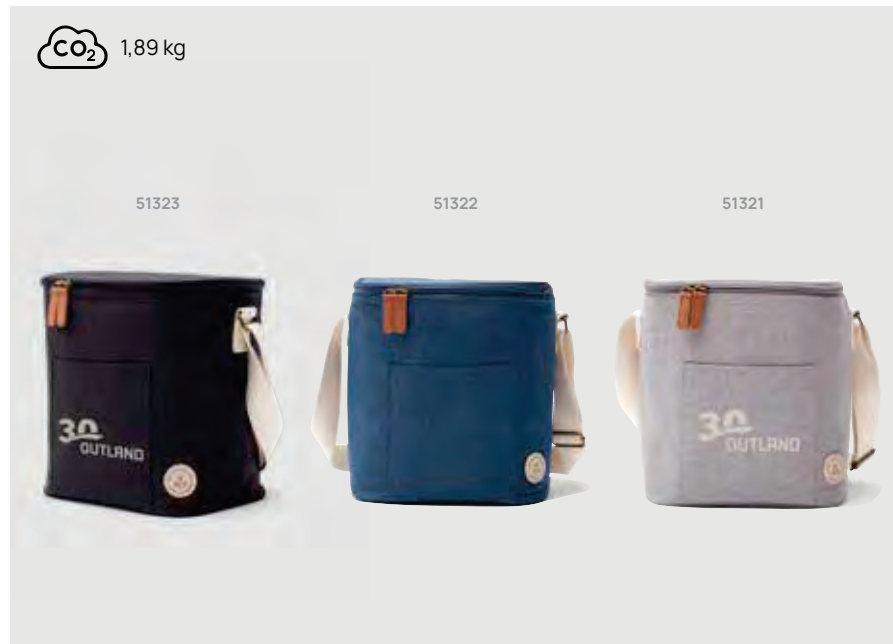

V5180

VINGA Sortino Bike bag

Recycled polyethylene terephthalate • Volume 4,5L. Size 21 x 17 x 12 cm Max. printsize 60 x 80mm Printtechnique Screen transfer

V5132

VINGA Sortino Cooler bag

Recycled polyethylene terephthalate • Volume 12L. Size 23 x 20 x 27 cm Max. printsize 100 x 100mm Printtechnique Screen transfer