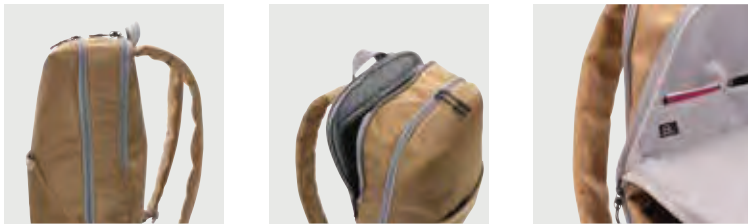

Impact AWARE™ 1200D 15.6" modern laptop backpack

CO₂ 4,35 kg

P762.82* 1 5 7 9

Recycled polyethylene terephthalate • Volume 15L. •
Laptop/Tablet pocket size 15.6" • PVC free **Size** 29 x 17
x 44,5 cm **Max. printsize** 150 x 100mm **Print technique**
Screen transfer