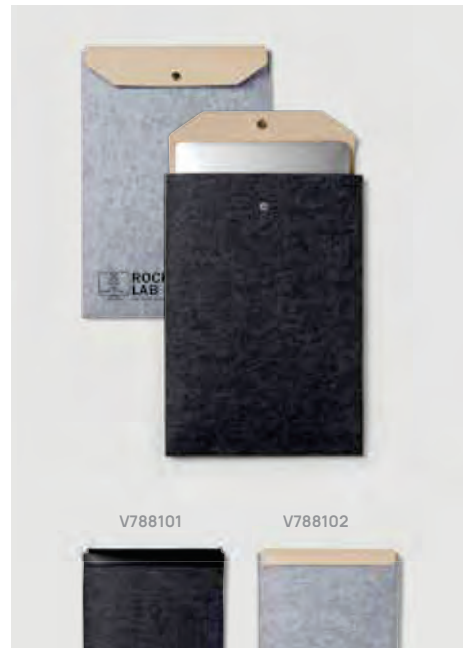

V77301

new

VINGA Aibon GRS recycled felt notebook

Paper • A5 size • Softcover • Lined pages • 160 pages • White paper • 70 g/m2 paper **Size** 15 x 1,5 x 21,9 cm **Max. printsize** 60 x 150mm **Printtechnique** Screen transfer

This product contains 7% GRS certified recycled felt, CERTIFIED BY CONTROL UNION CU1162221