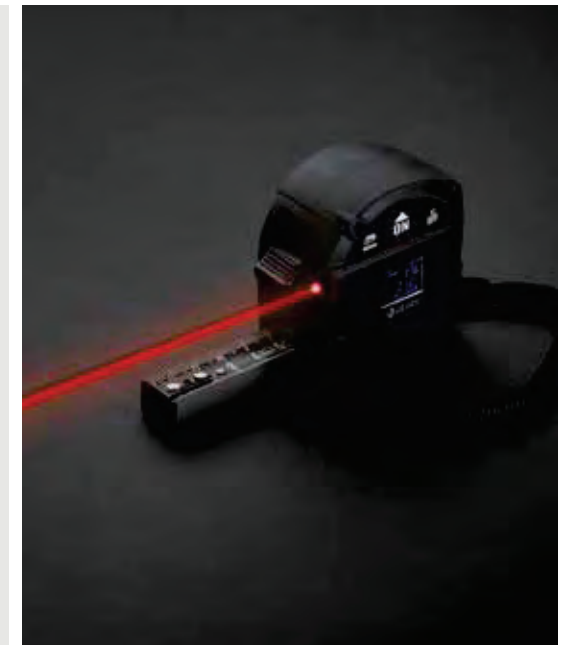

Gear X measuring 5M tape with 30M laser

Acrylonitril Butadien Styrene (ABS) • Length 5M • Width 19mm • Double-sided markings • With black tape • Unit of measurement in cm • Laser class 3 • Wrist strap **Size** 6,5 x 4,4 x 6,7 cm **Max. printsize** 20 x 10mm **Printtechnique** Pad print