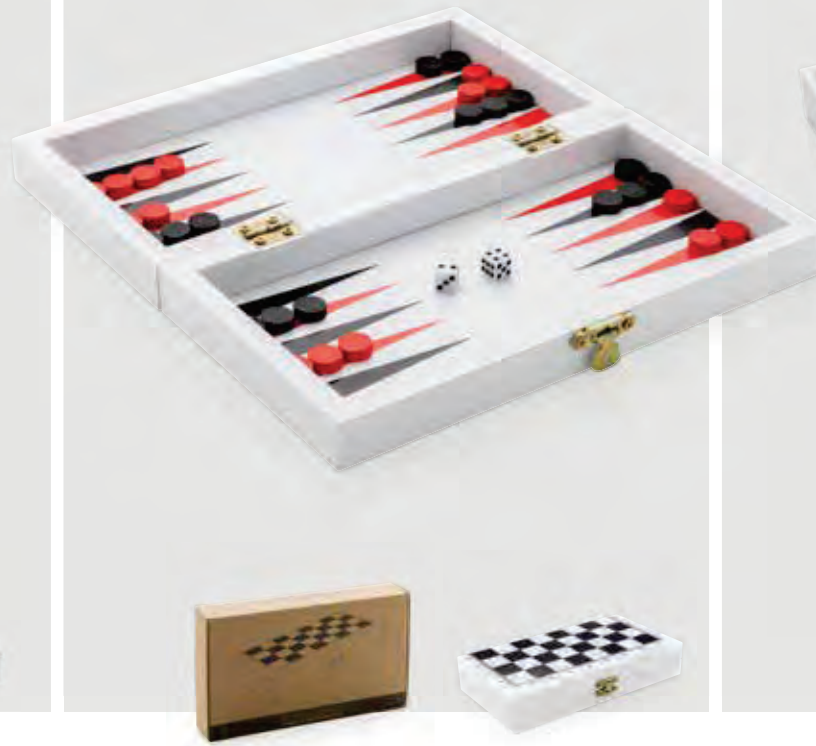

P940.133

Deluxe 3-in-1 boardgame in box

FSC® wood **Size** 20,2 x 21 x 1,9 cm **Max. printsize** 50 x 7mm **Printtechnique** Pad print

CO₂ 0,55 kg

XDCOLLECTION