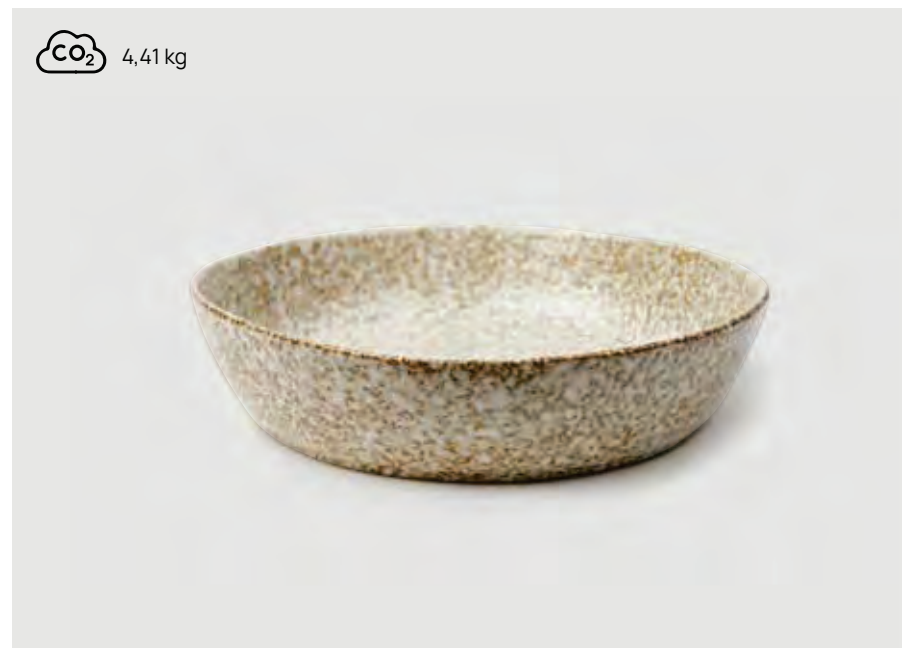

VINGA Nuvem serving bowl

Stoneware **Size** 5,8 x ø 24 cm **Printtechnique** Sleeve