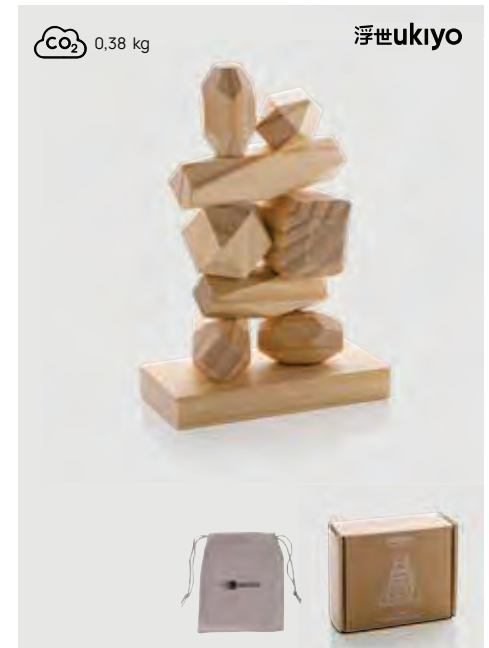

P940.153

Deluxe mikado/domino in wooden box

Medium density fibreboard Size 20 x 9,2 x 3,3 cm Max. printsize 110 x 60mm Printtechnique CO2 engraving

P940.299

Ukiyo Crios wooden balancing rocks in pouch

Wood Size 5 x 10 x 16 cm Max. printsize 90 x 45mm Printtechnique CO2 engraving