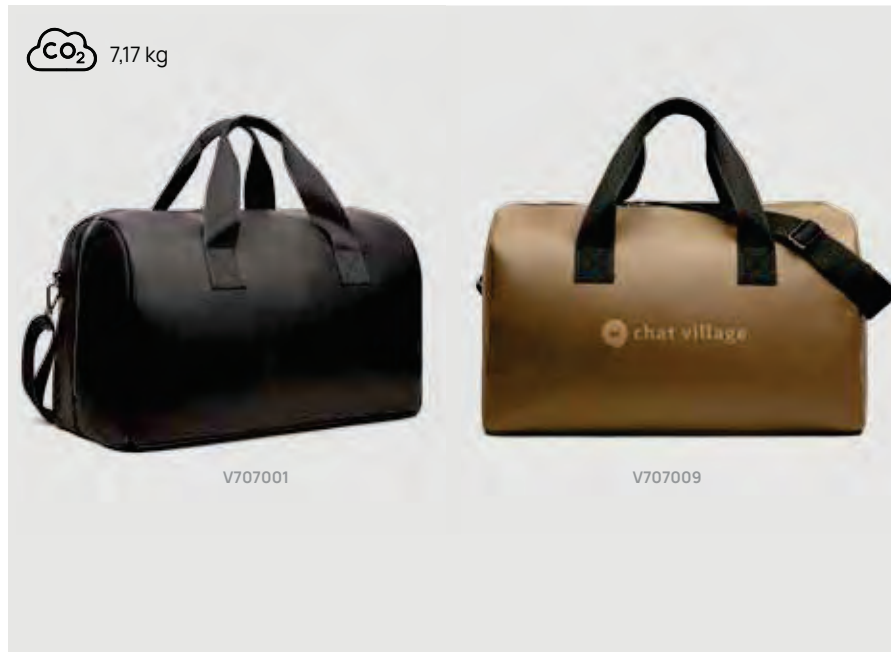

V7070

VINGA Bermond RCS recycled PU weekend bag

Recycled Polyurethane • Volume 36L. Size 48,5 x 25 x 30 cm Max. printsize 220 x 100mm Printtechnique Screen transfer

This product contains 32% RCS certified recycled polyurethane, CERTIFIED BY CONTROL UNION CU1162221