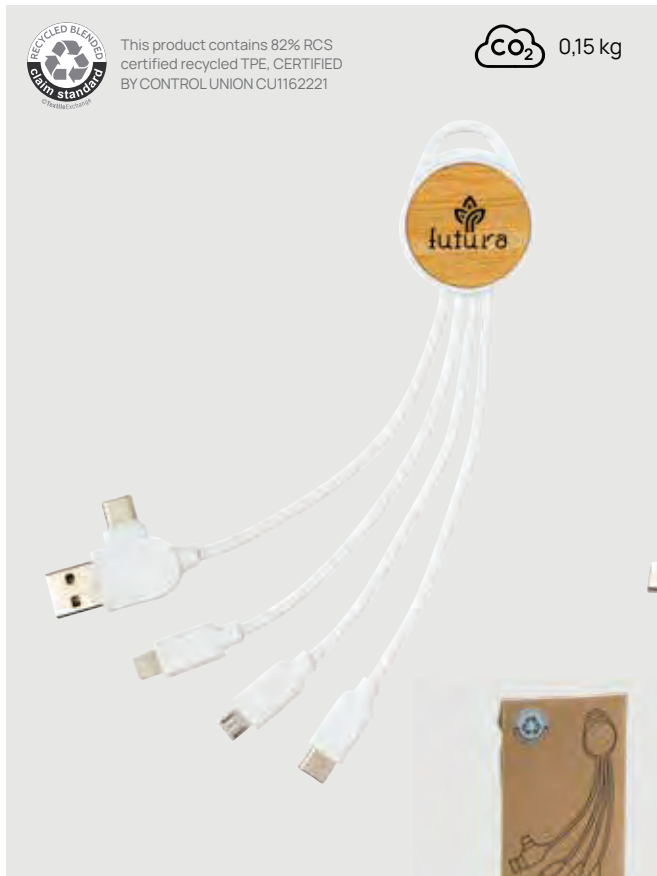

P302.473

RCS recycled plastic Ontario 6-in-1 round cable

Recycled TPE • Max current 5V/2A • Lightning Output • Micro USB output • 20 cm charging cable • Type-C & USB-A charging connector(s) **Size** 16 x 3 x 2 cm **Max. printsize** 25 x 25mm
Printtechnique CO₂ engraving