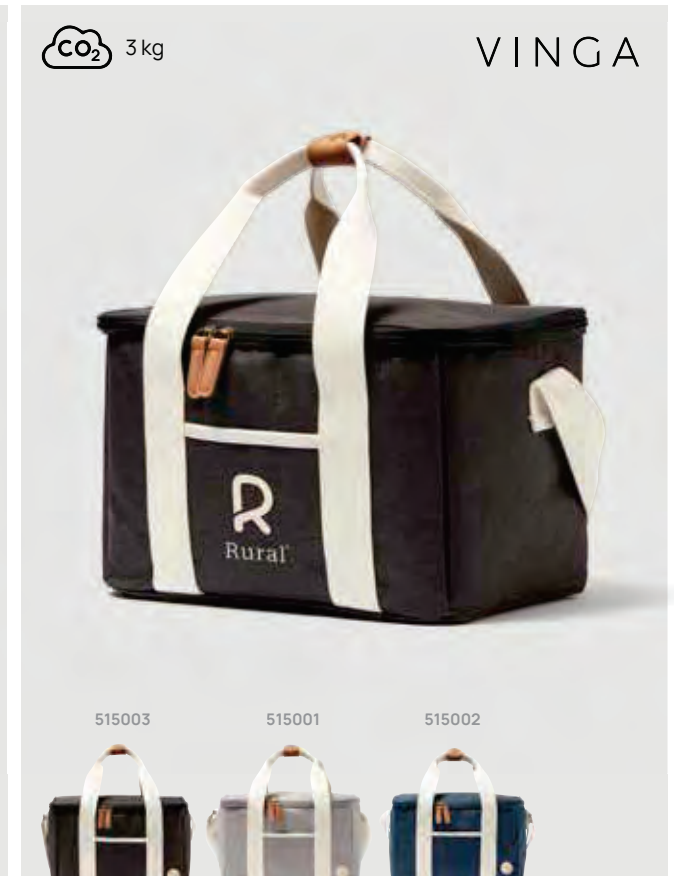

V5150

VINGA Sortino City cooler

Recycled polyethylene terephthalate • Volume 14L. **Size** 32 x 21 x 21 cm **Max. printsize** 70 x 60mm **Printtechnique** Screen transfer