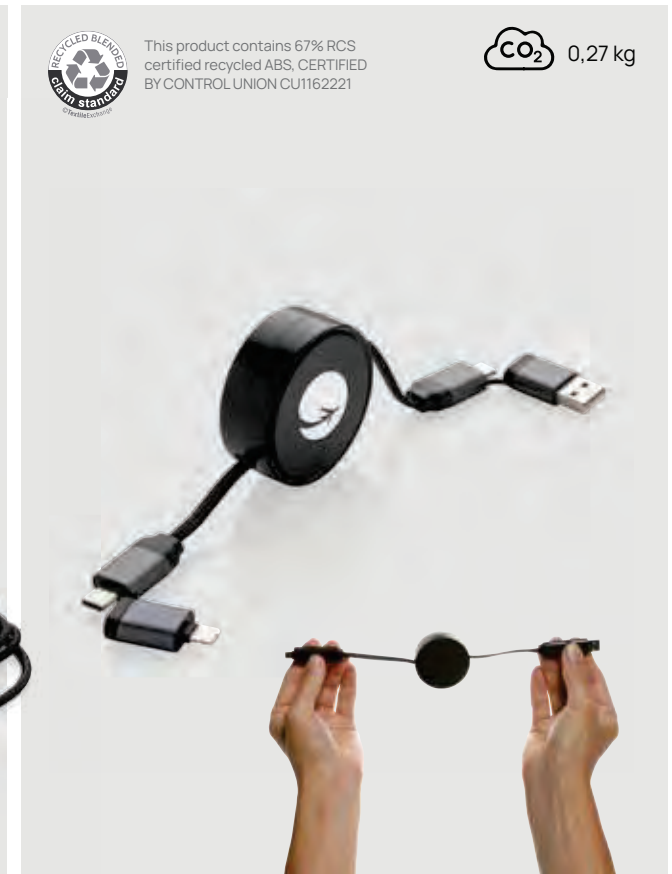

P302.752

new

Terra RCS recycled aluminium retractable 6-in-1 cable

Recycled ABS • Max current 20V/2.25A • Supports Carplay & Android Auto
• Lightning Output • Micro USB output • 100 charging cable • Type-C charging connector(s) • Fast charge • Sync function **Size 7 x 2,1 cm Max.** **printsiz**e 40 x 40mm **Printtechnique** Laser engraving