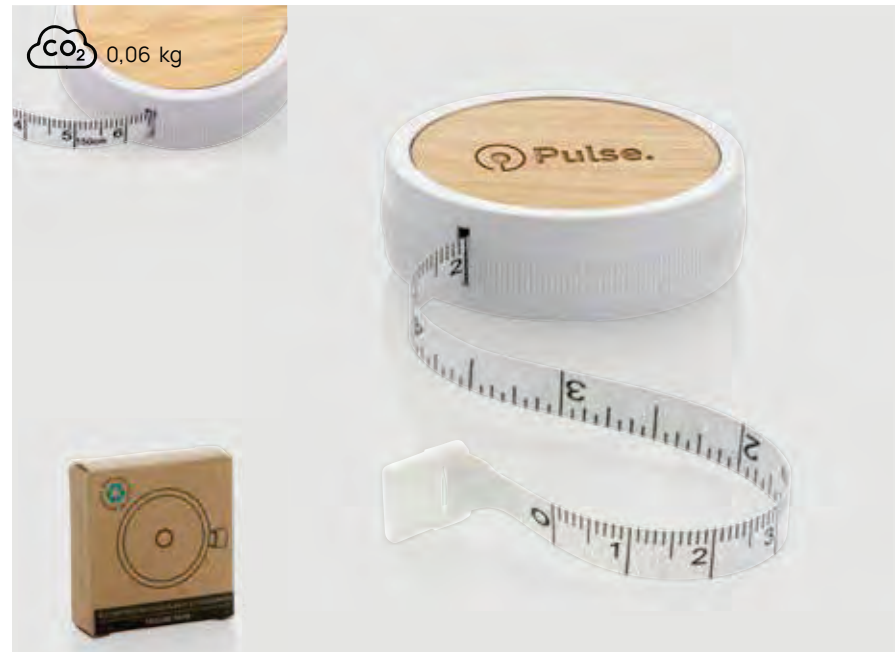

P110.033

new

RCS recycled plastic & bamboo tailor tape

Recycled ABS • Length 1,5M • Width 7mm • Double-sided markings • With white tape • Unit of measurement in cm/ inches • Slow tape retraction **Size** 1,6 x ø 5,2 cm **Max.**
printsize 35 x 35mm **Printtechnique** CO₂ engraving

This product contains 45% RCS certified recycled ABS, CERTIFIED BY CONTROL UNION CU1162221