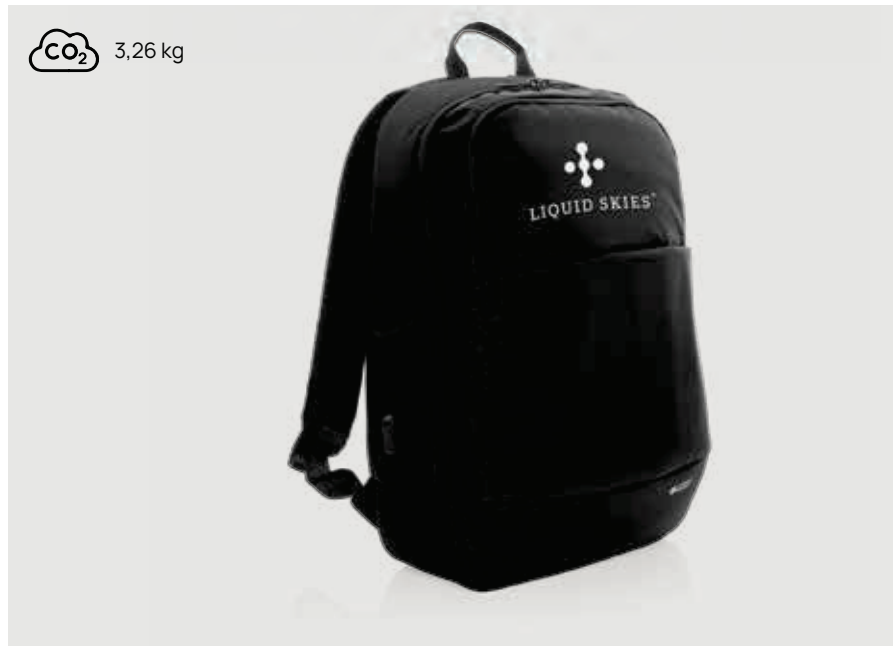

Swiss Peak AWARE™ modern 15.6" laptop backpack

Recycled polyethylene terephthalate • Volume 18L. • Laptop/Tablet pocket size 15.6" • PVC free **Size** 13,5 x 30 x 45 cm **Max. printsize** 150 x 100mm **Print technique** Screen transfer