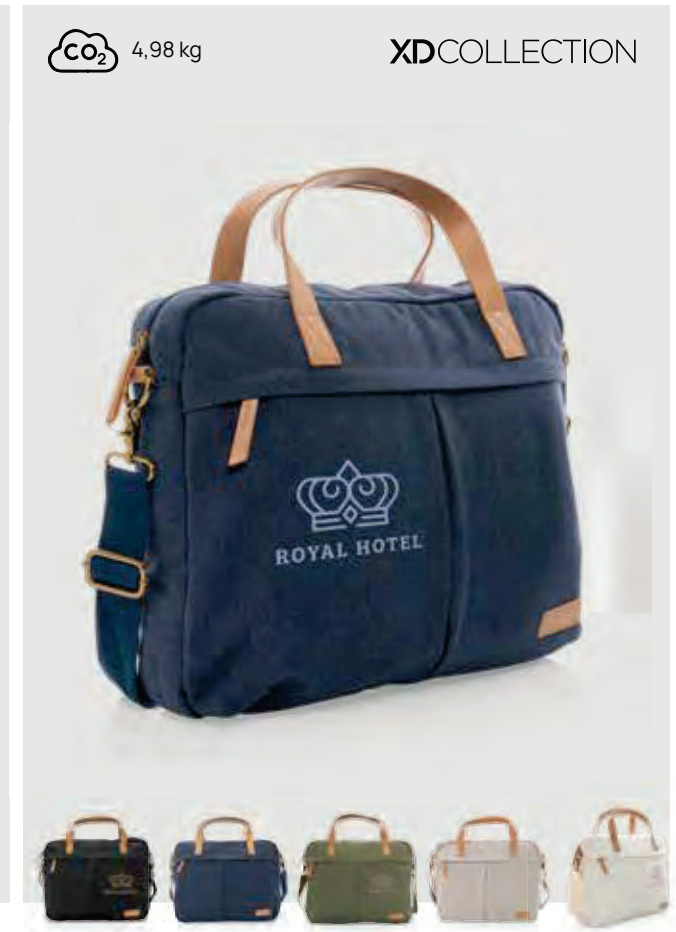

P760.23* *0 *1 *2 *5 *7

Impact AWARE™ 16 oz. recycled canvas laptop bag

Recycled cotton • Volume 12L. • Laptop/Tablet pocket size 15,6" • PVC free Size 39,5 x 10 x 32 cm Max. printsize 100 x 120mm Printtechnique Screen transfer