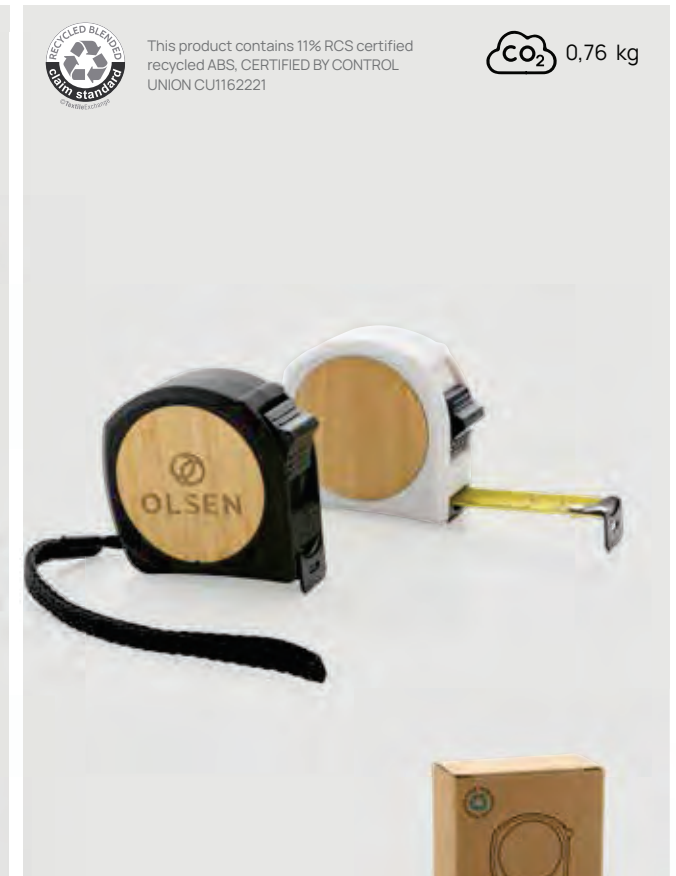

P112.19* *1 *3

RCS recycled plastic bamboo tape 5M/19mm

Recycled ABS • Length 5M • Width 19mm • With yellow tape • Unit of measurement in cm • Wrist strap **Size** 6 x 6,3 x 2,9 cm **Max. printsize** 40 x 40mm **Printtechnique** CO₂ engraving